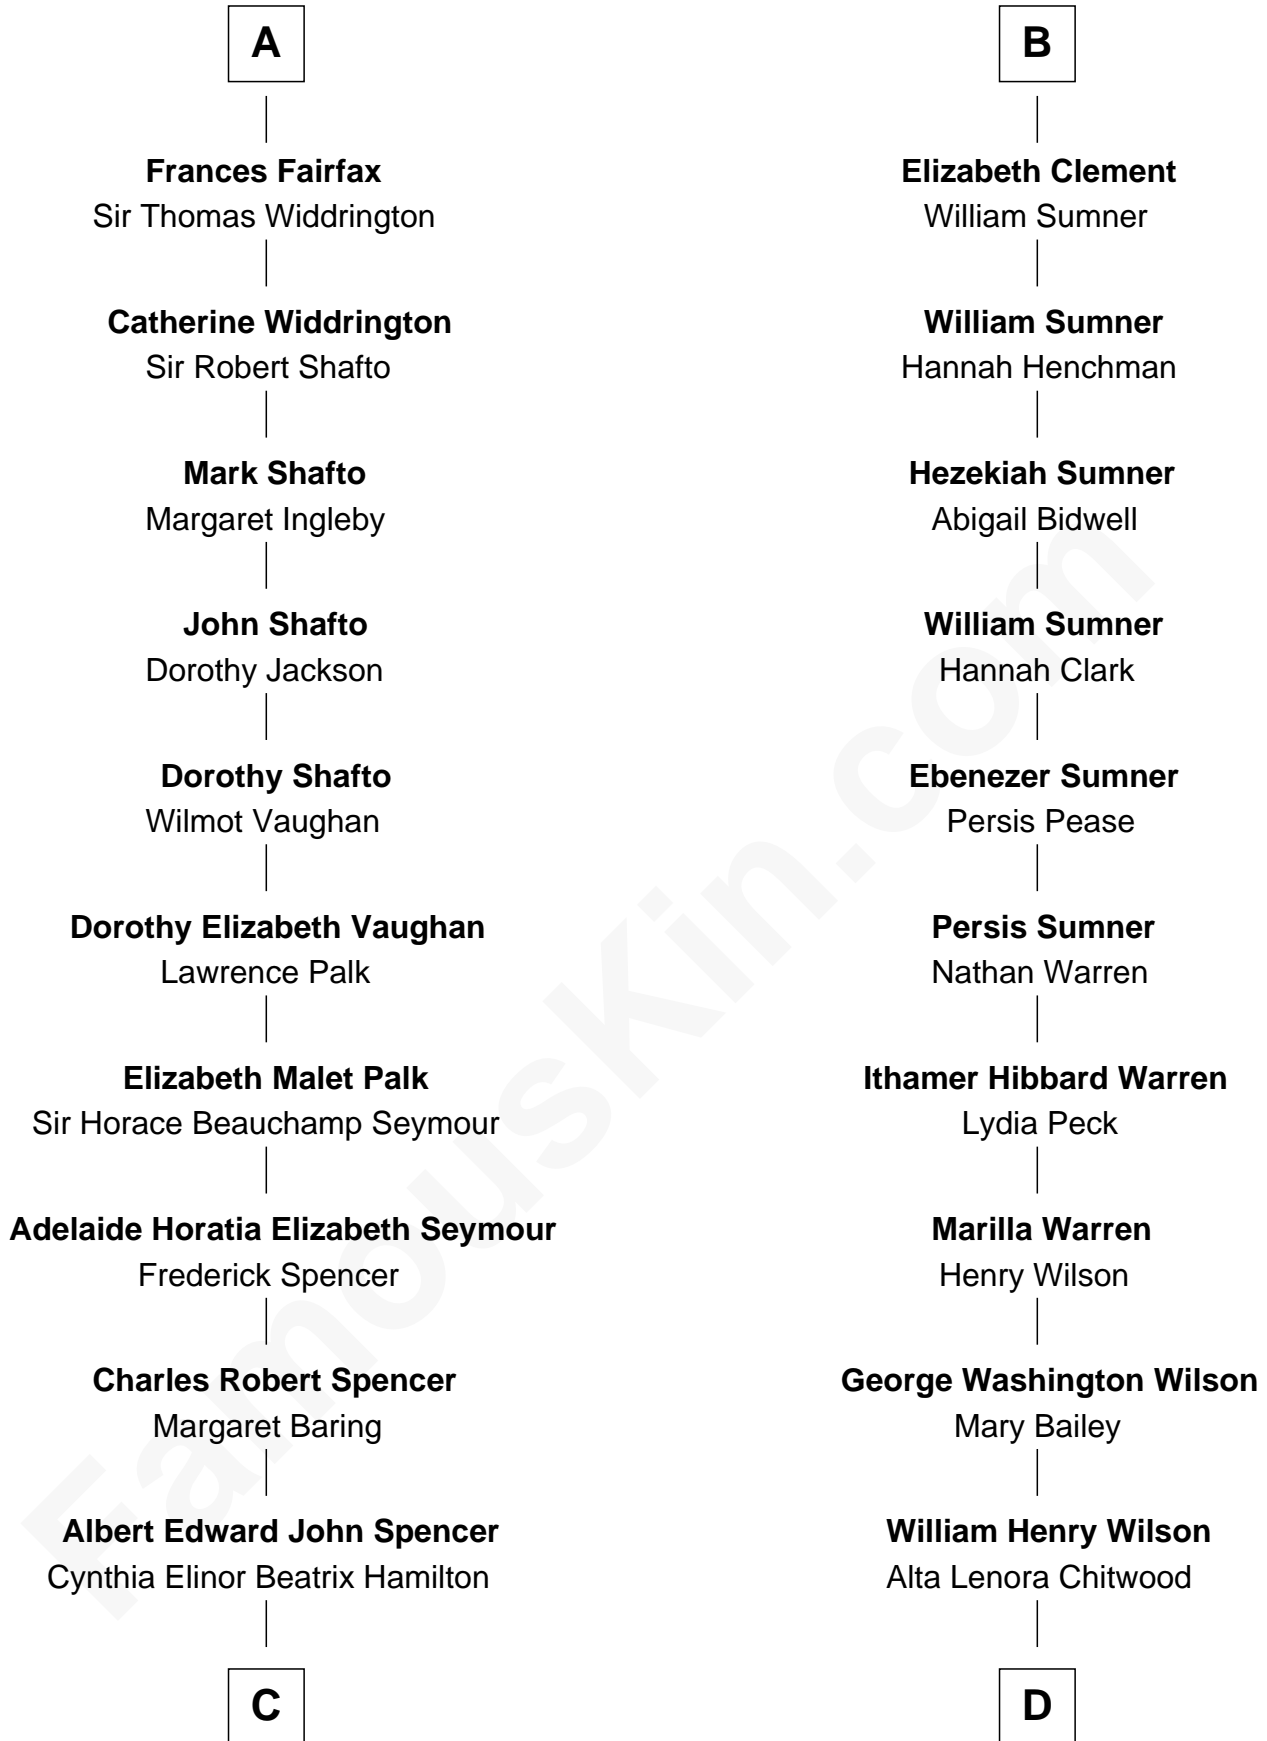

FamousKin.com Relationship Chart of

Prince Harry
Duke of Sussex

19th cousin 1 time removed of

Kevin Love
NBA All-Star Player

Sir Richard de Vere
Alice Sergeaux

Sir Robert de Vere
Joan Courtenay

John de Vere
Alice Colbroke

John de Vere
Elizabeth Trussel

Anne de Vere
Edmund Sheffield

Sir John Sheffield
Douglas Howard

Edmund Sheffield
Ursula Tyrwhitt

Mary Sheffield
Ferdinando Fairfax

A

Sir John de Vere
Elizabeth Howard

Joan de Vere
Sir William Norreys

Margaret Norreys
Gilbert Bullock

Thomas Bullock
Alice Kingsmill

Richard Bullock
Alice Berrington

William Bullock

Elizabeth Bullock
Augustine Clement

B

C

Edward John Spencer
Frances Ruth Burke Roche