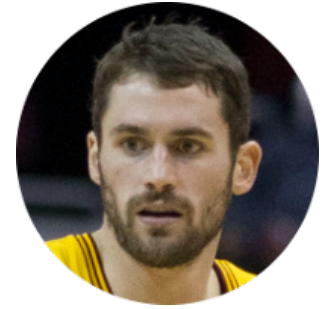

FamousKin.com Relationship Chart of

Prince Harry
Duke of Sussex

19th cousin 1 time removed of

Kevin Love
NBA All-Star Player

Sir Richard de Vere
Alice Sergeaux

Sir Robert de Vere
Joan Courtenay

John de Vere
Alice Colbroke