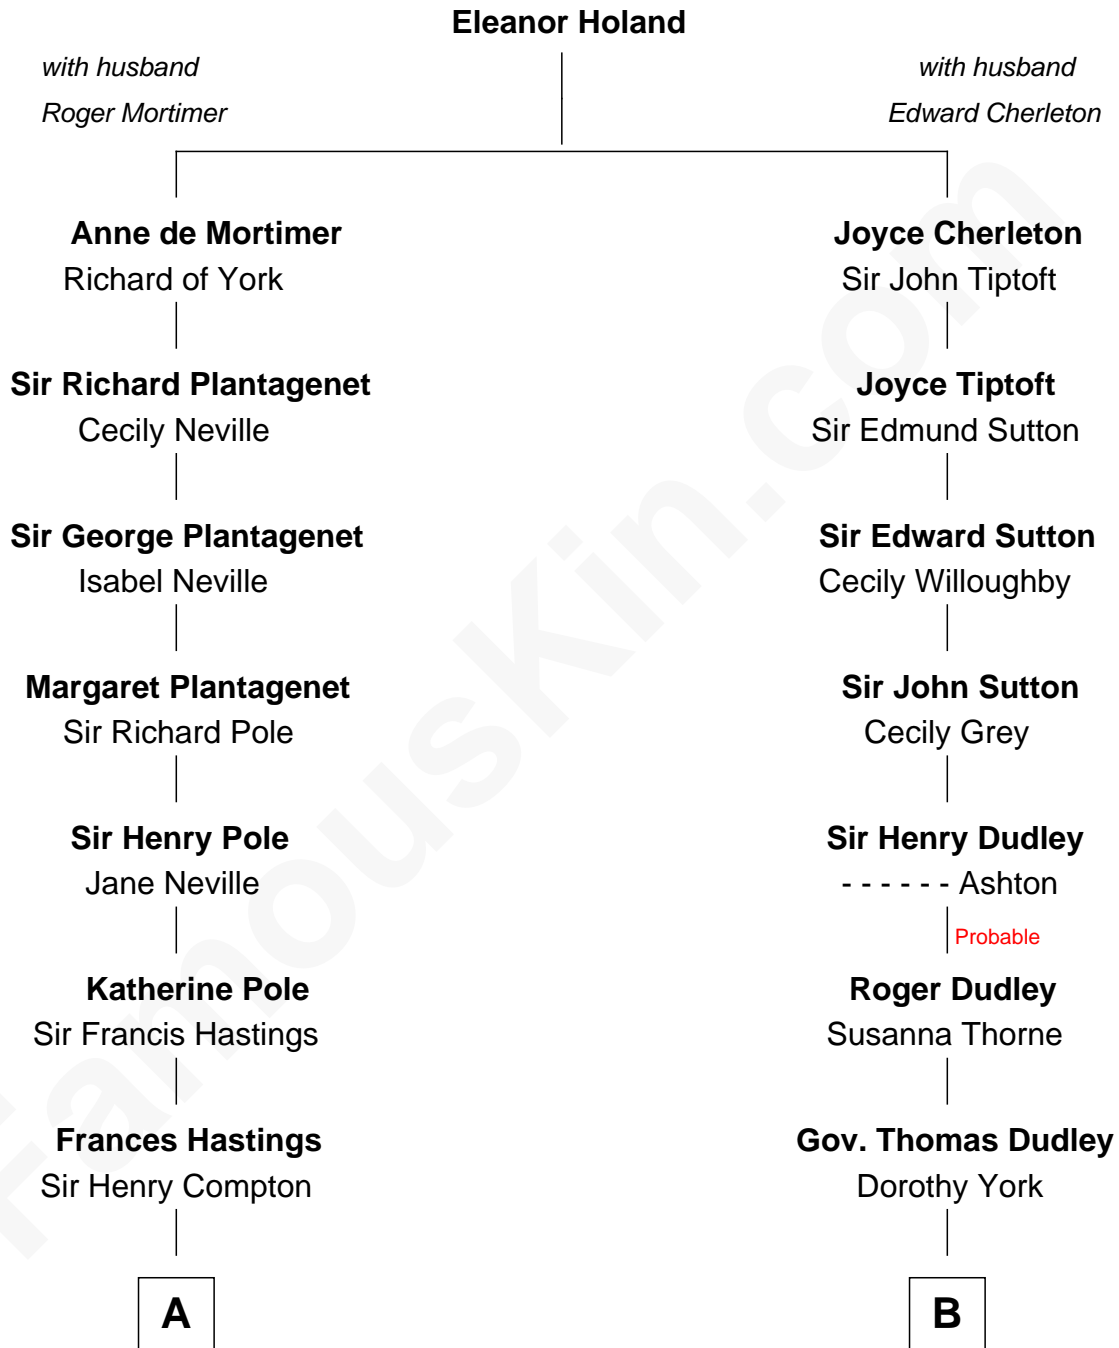

FamousKin.com

Relationship Chart of

Prince Harry

Duke of Sussex

14th cousin 5 times removed of

Oliver Wendell Holmes, Jr.

U.S. Supreme Court Justice

C

Edward John Spencer
Frances Ruth Burke Roche

Princess Diana Frances Spencer
Charles III, King of the United Kingdom

Prince Harry
Duke of Sussex

FamousKin.com