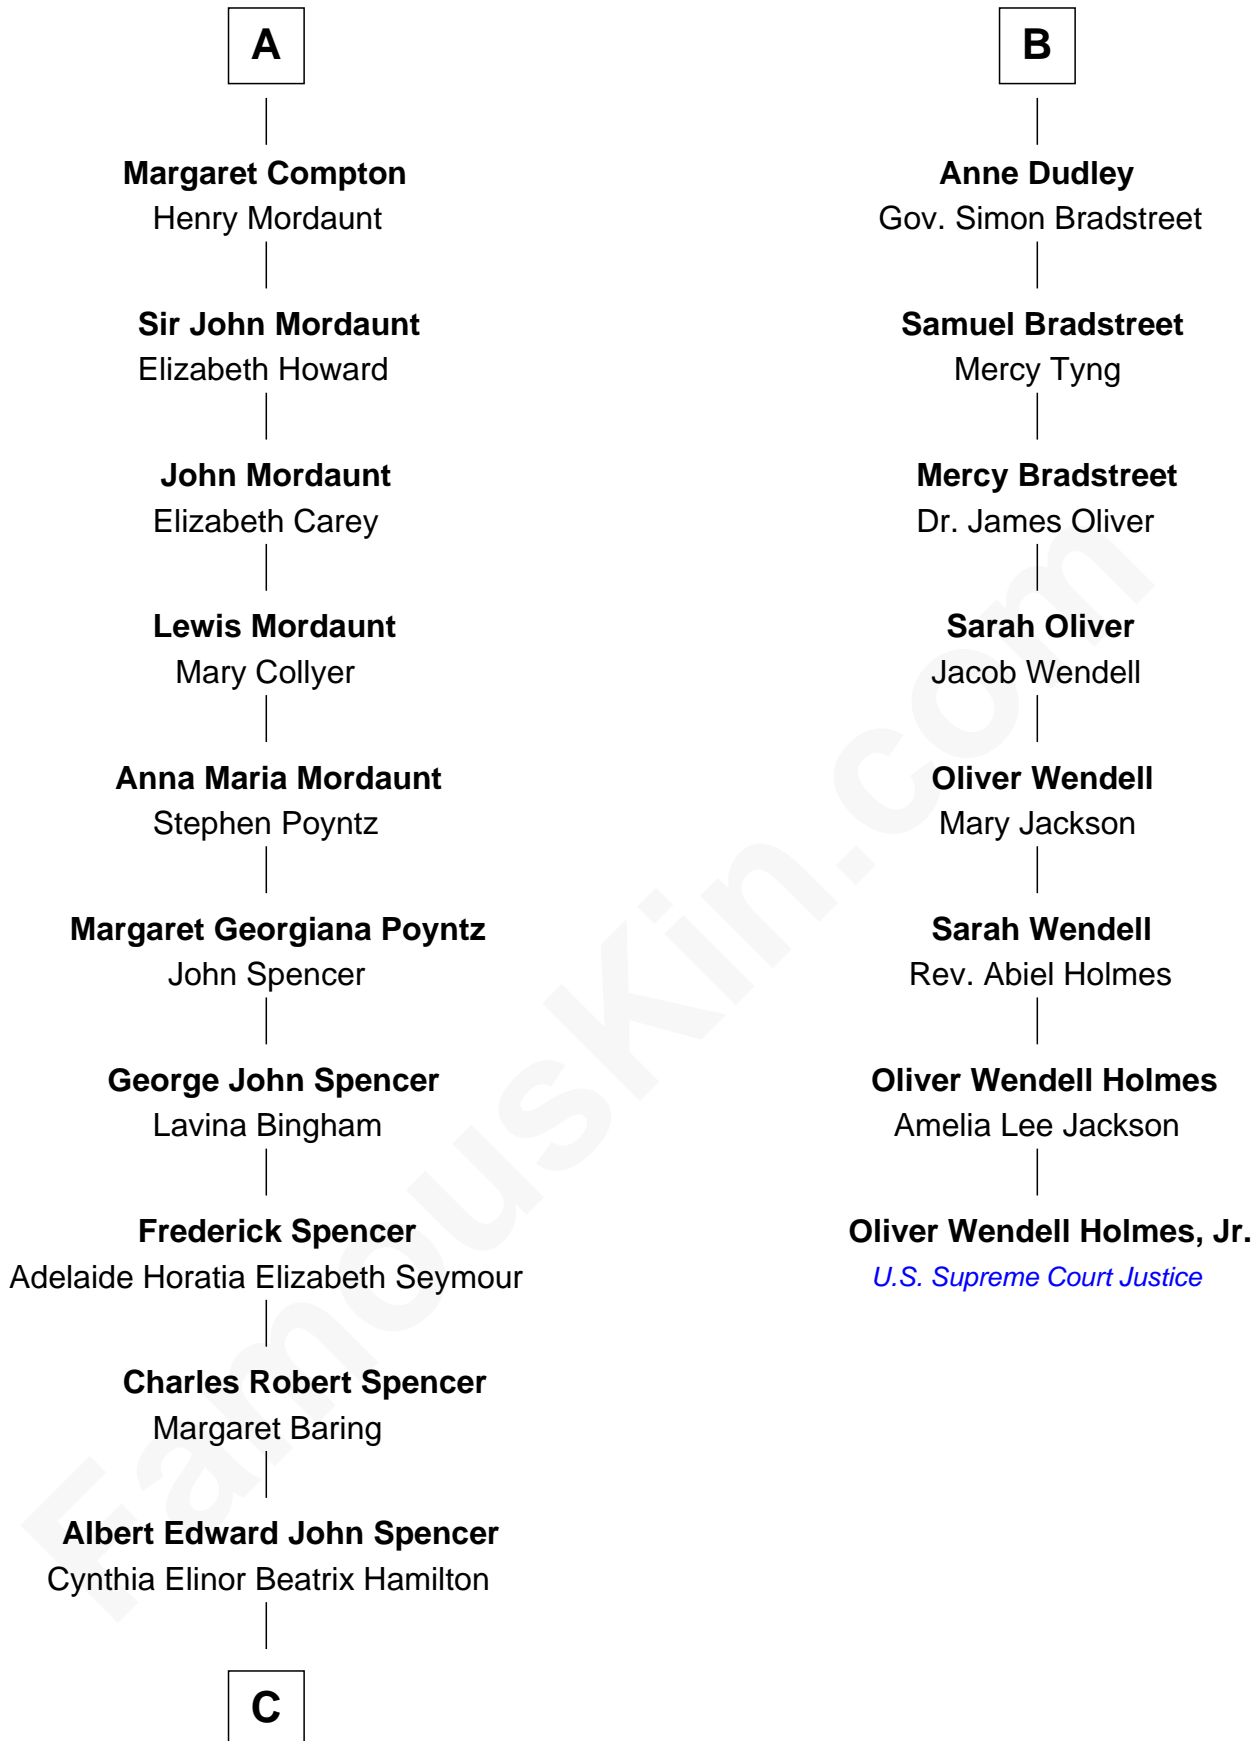

FamousKin.com

Relationship Chart of

Prince Harry

Duke of Sussex

14th cousin 5 times removed of

Oliver Wendell Holmes, Jr.

U.S. Supreme Court Justice

C

Edward John Spencer
Frances Ruth Burke Roche

Princess Diana Frances Spencer
Charles III, King of the United Kingdom

Prince Harry
Duke of Sussex

FamousKin.com