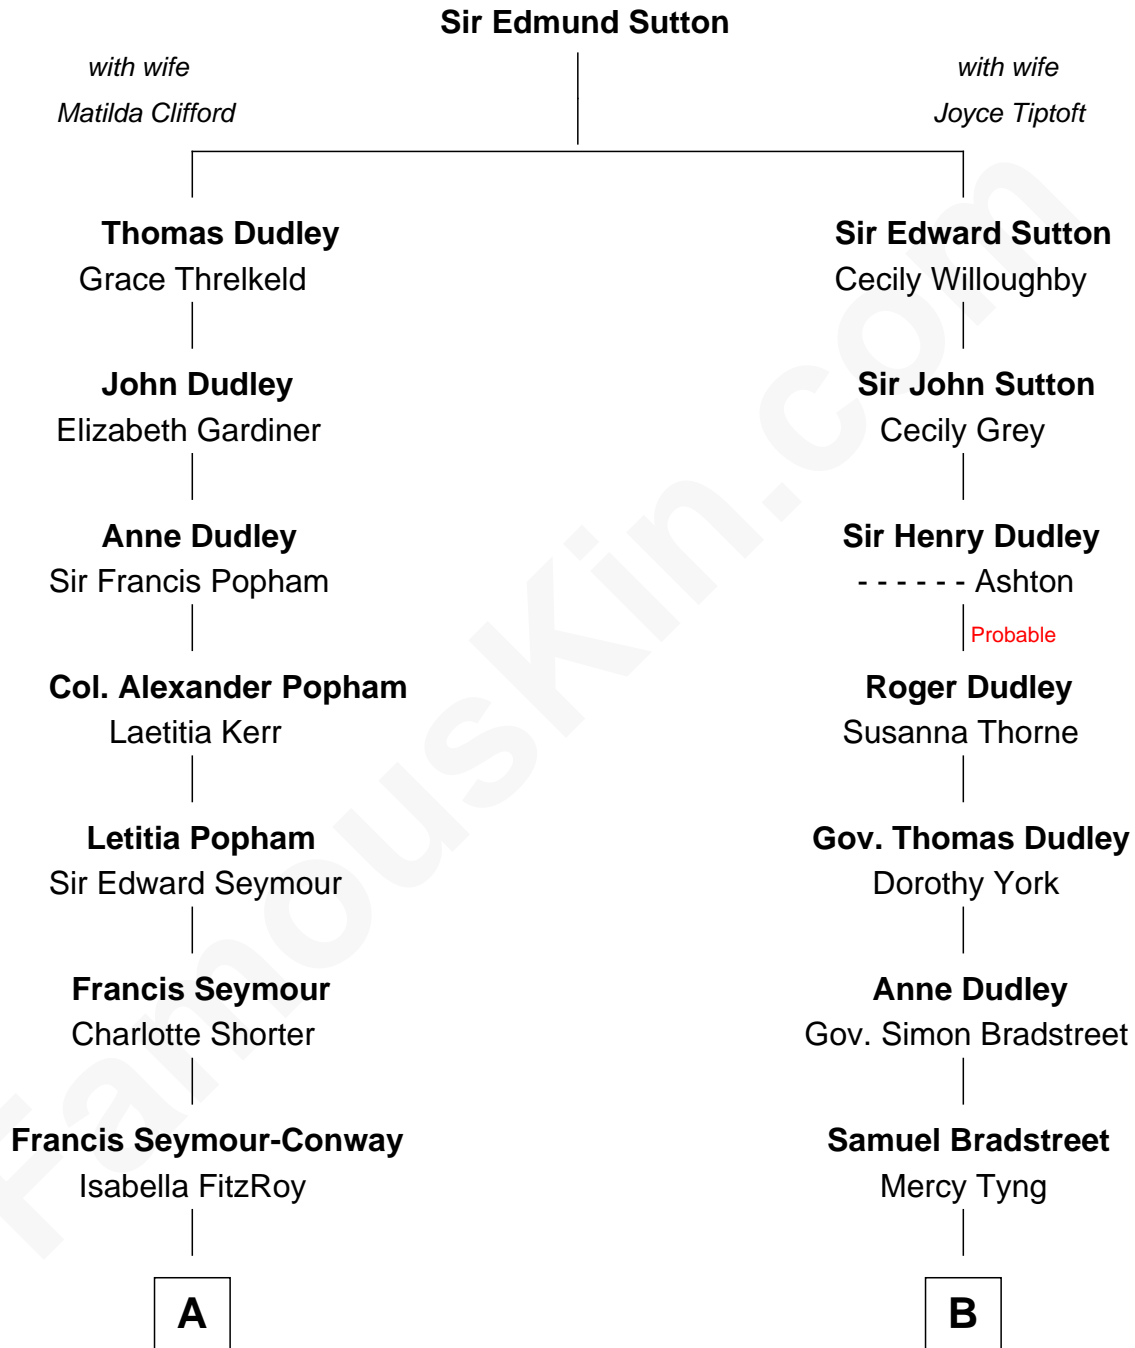

FamousKin.com

Relationship Chart of

Prince Harry

Duke of Sussex

12th cousin 2 times removed of

Oliver Wendell Holmes, Jr.

U.S. Supreme Court Justice

A

Hugh Seymour-Conway
Anne Horatia Waldegrave

Sir Horace Beauchamp Seymour
Elizabeth Malet Palk

Adelaide Horatia Elizabeth Seymour
Frederick Spencer

Charles Robert Spencer
Margaret Baring

Albert Edward John Spencer
Cynthia Elinor Beatrix Hamilton

Edward John Spencer
Frances Ruth Burke Roche

Princess Diana Frances Spencer
Charles III, King of the United Kingdom

Prince Harry
Duke of Sussex

B

Mercy Bradstreet
Dr. James Oliver

Sarah Oliver
Jacob Wendell