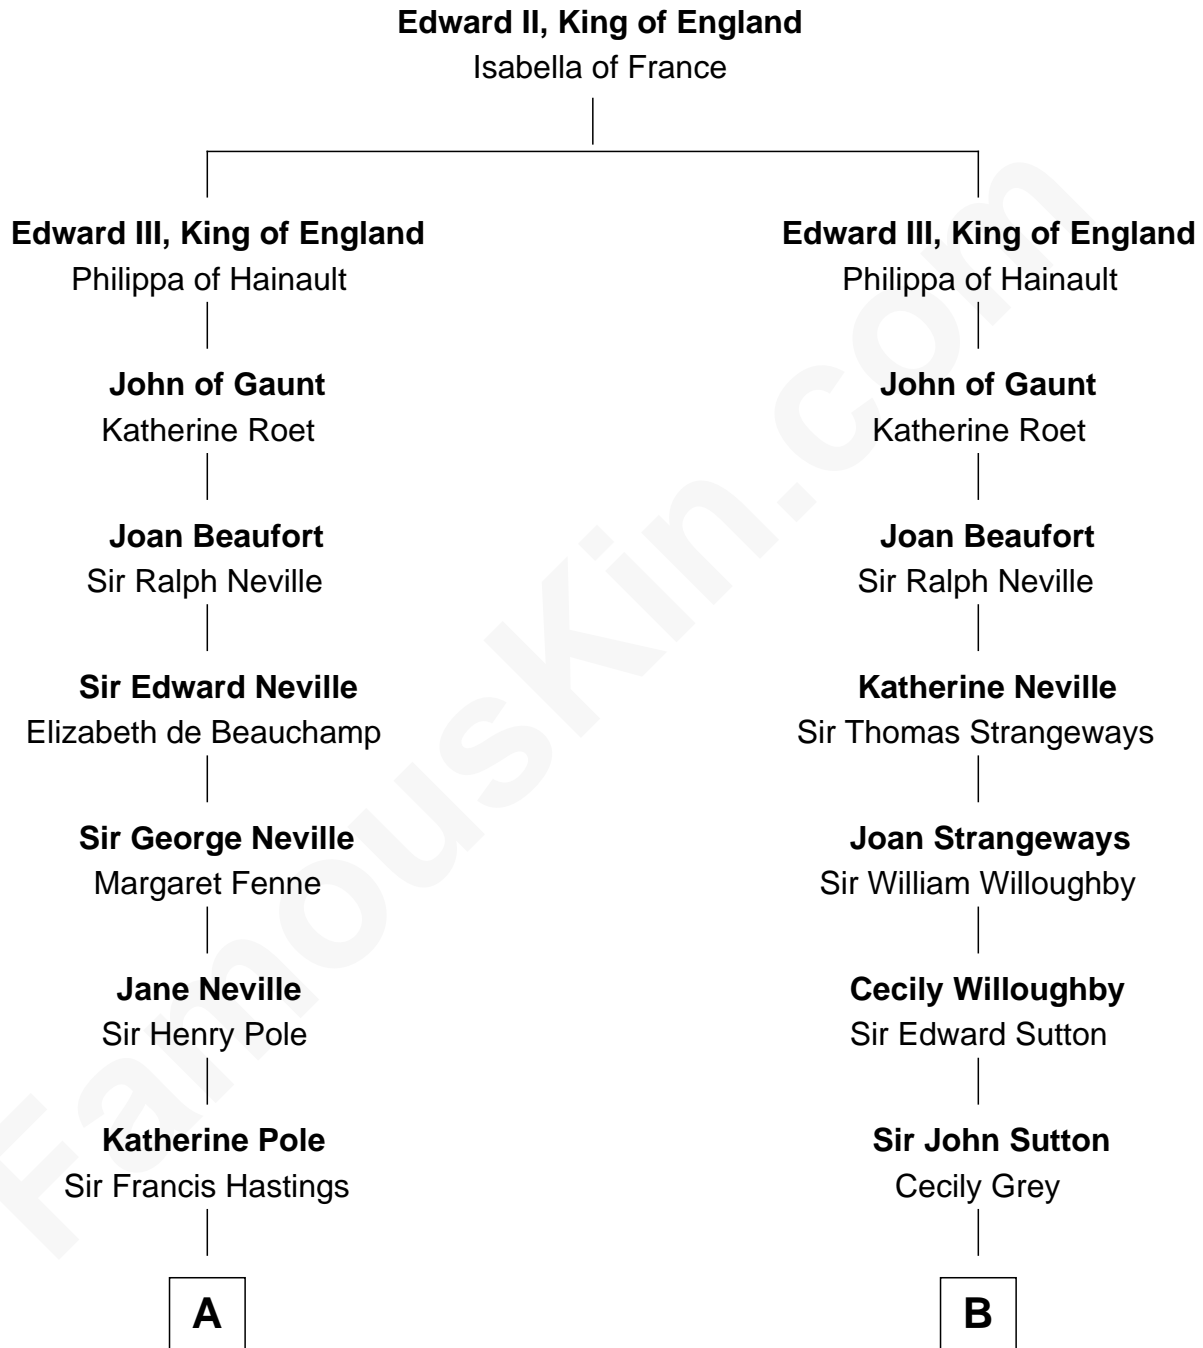

FamousKin.com Relationship Chart of

Prince Harry

Duke of Sussex

17th cousin 3 times removed of

Oliver Wendell Holmes, Jr.

U.S. Supreme Court Justice

C

—
Albert Edward John Spencer

Cynthia Elinor Beatrix Hamilton

—
Edward John Spencer

Frances Ruth Burke Roche

—
Princess Diana Frances Spencer

Charles III, King of the United Kingdom

—
Prince Harry

Duke of Sussex

FamousKin.com