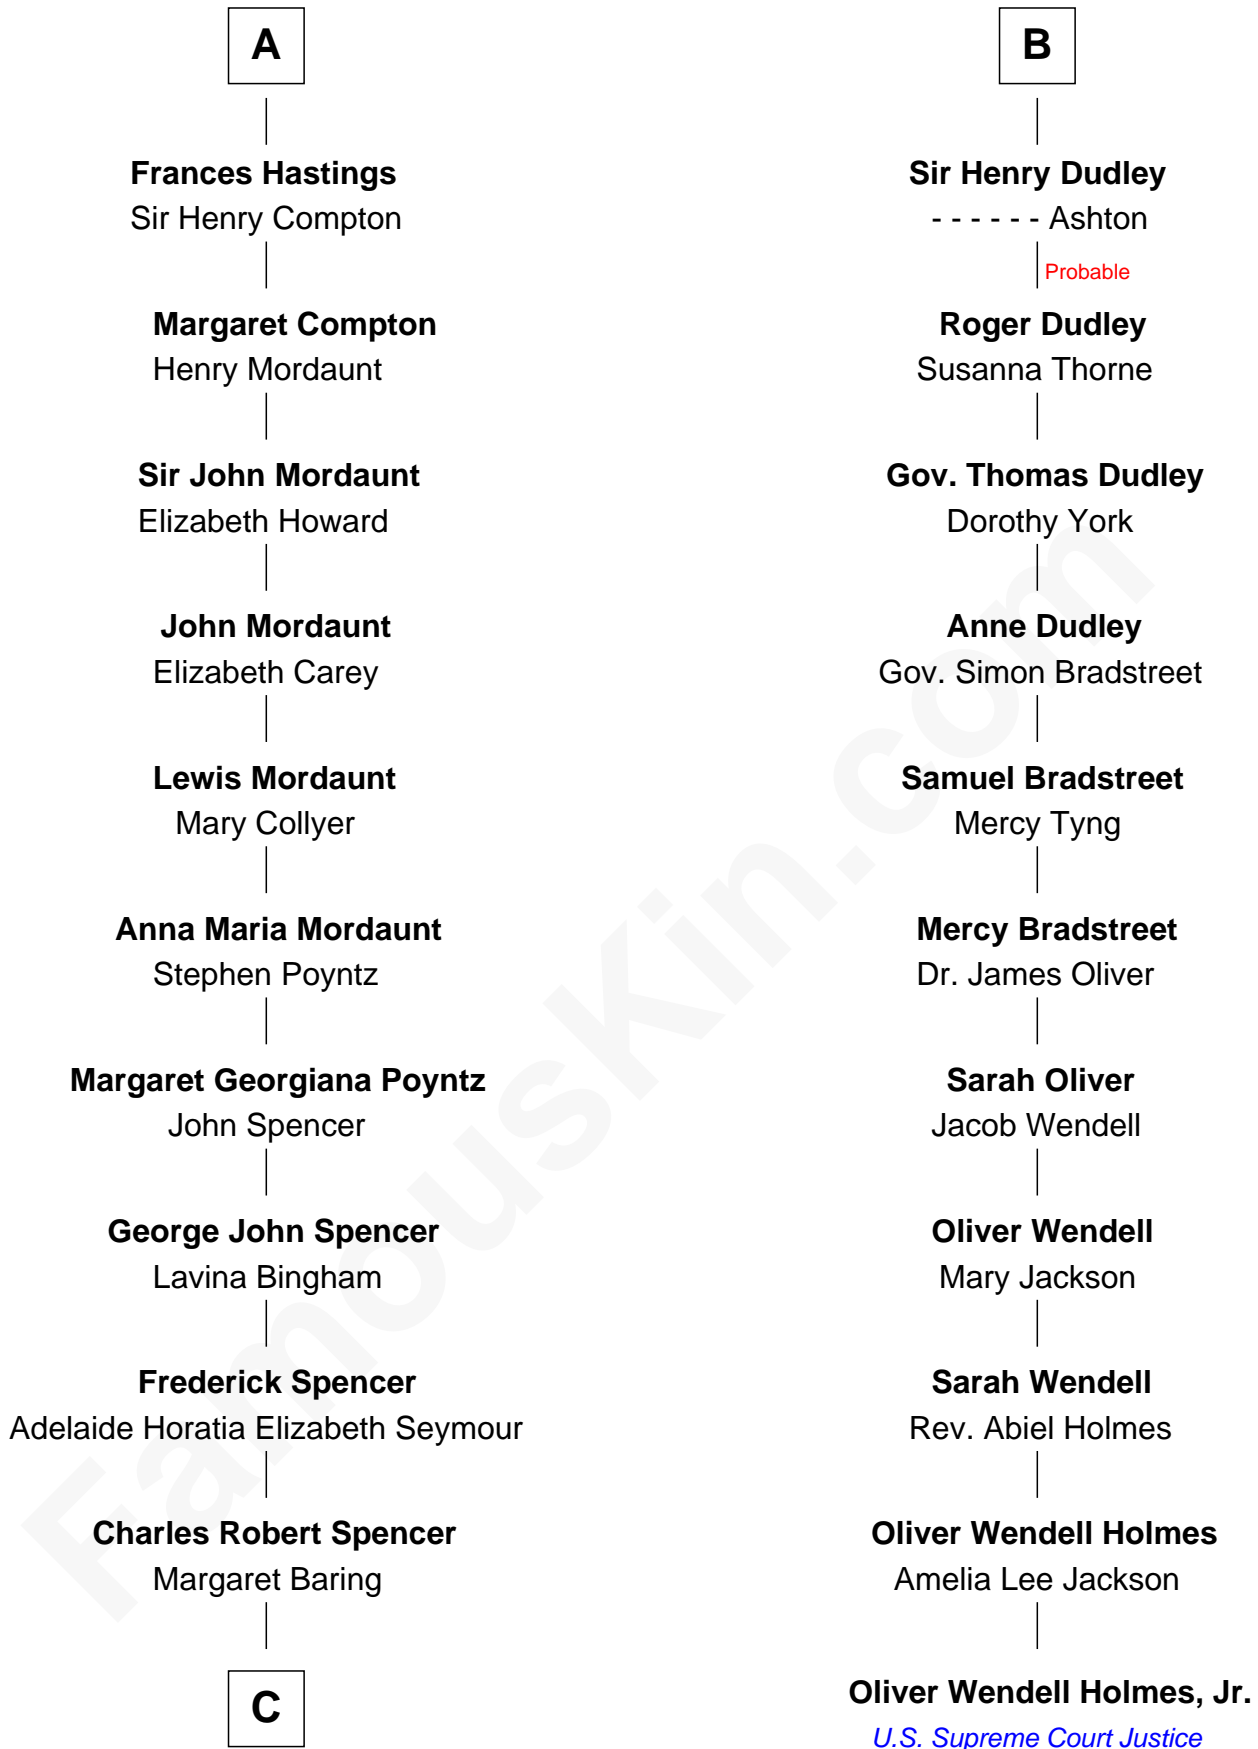

FamousKin.com

Relationship Chart of

Prince Harry

Duke of Sussex

17th cousin 3 times removed of

Oliver Wendell Holmes, Jr.

U.S. Supreme Court Justice

C

—
Albert Edward John Spencer

Cynthia Elinor Beatrix Hamilton

—
Edward John Spencer

Frances Ruth Burke Roche

—
Princess Diana Frances Spencer

Charles III, King of the United Kingdom

—
Prince Harry

Duke of Sussex