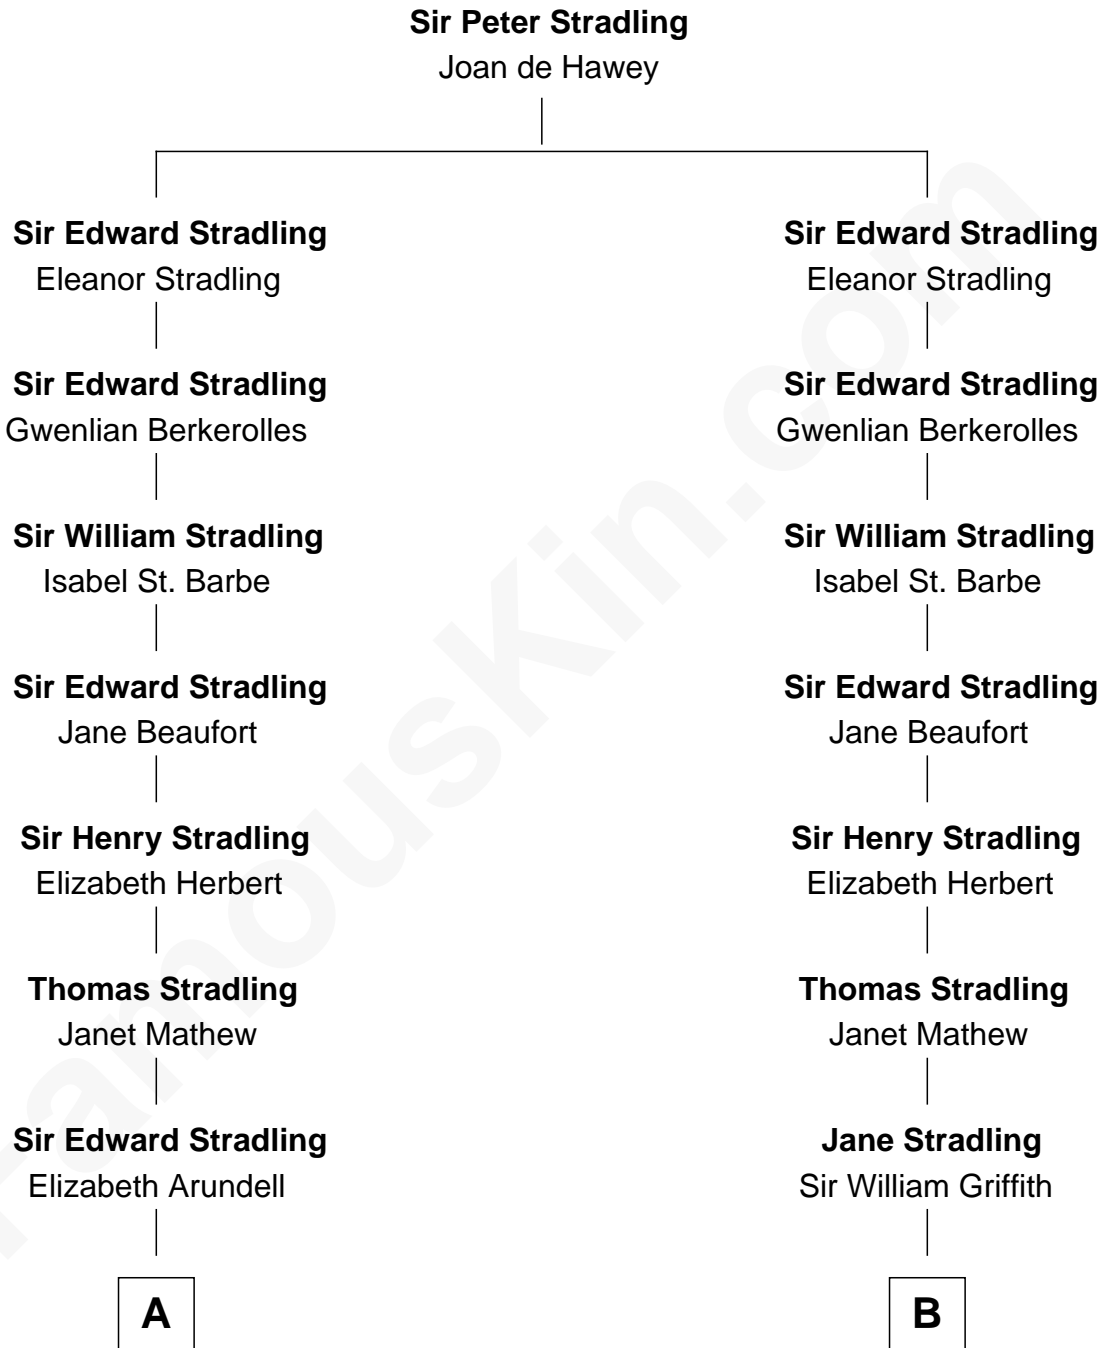

FamousKin.com
Relationship Chart of
Prince Harry
Duke of Sussex

17th cousin 4 times removed of

Oliver Wendell Holmes, Jr.
U.S. Supreme Court Justice

C

—
Charles Robert Spencer

Margaret Baring

—
Albert Edward John Spencer

Cynthia Elinor Beatrix Hamilton

—
Edward John Spencer

Frances Ruth Burke Roche

—
Princess Diana Frances Spencer

Charles III, King of the United Kingdom

—
Prince Harry

Duke of Sussex

FamousKin.com