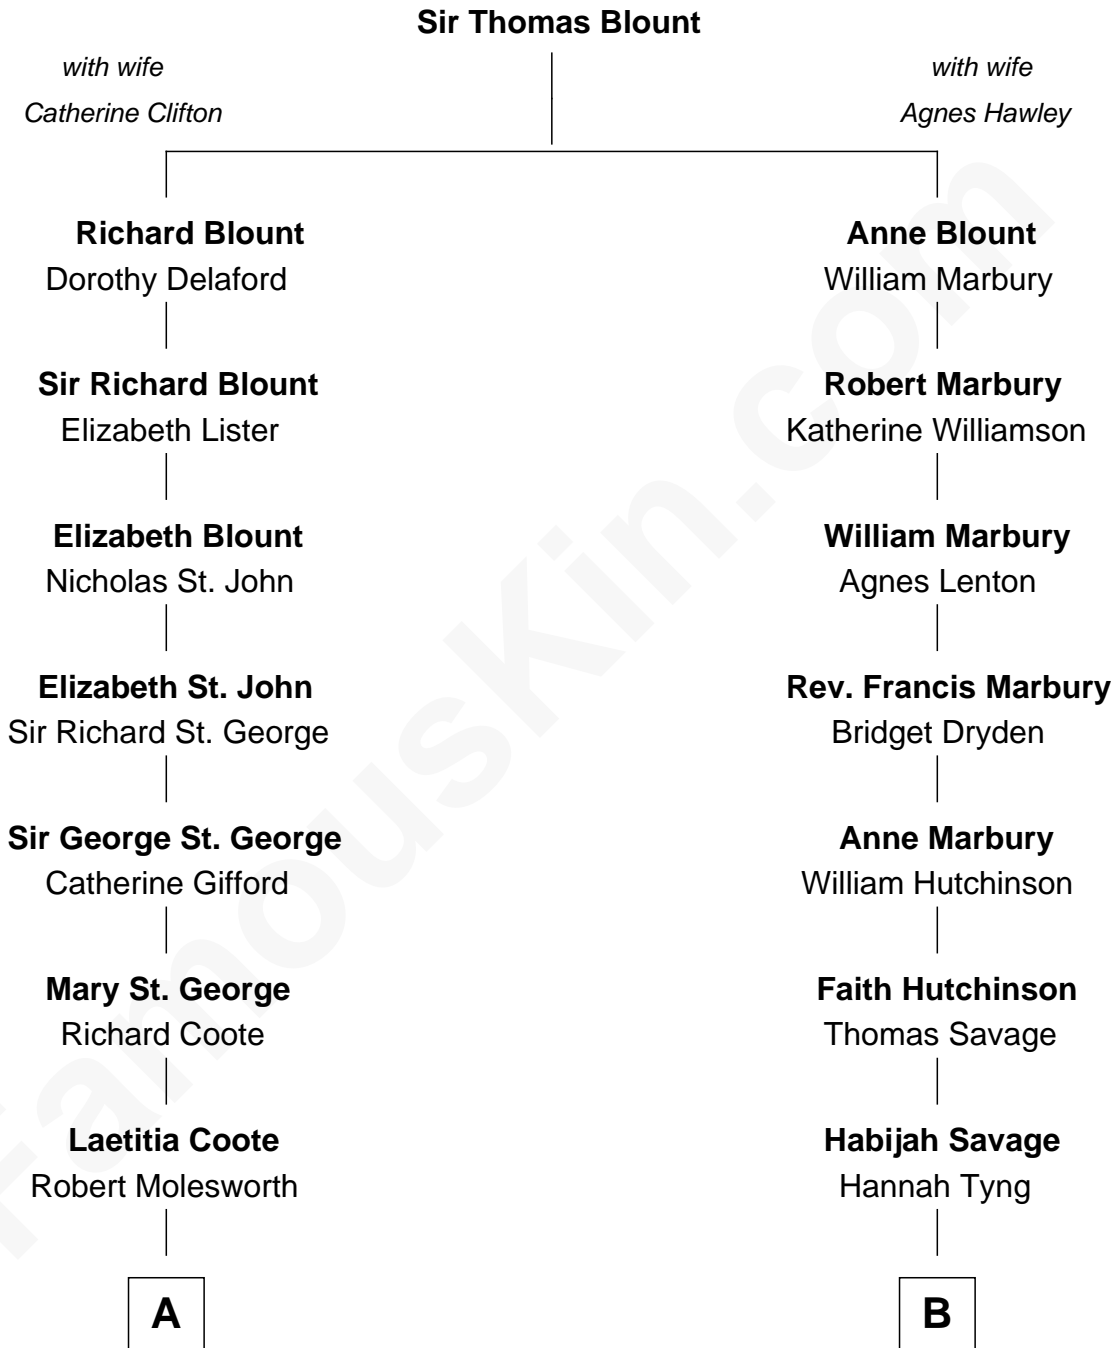

FamousKin.com

Relationship Chart of

Prince Harry

Duke of Sussex

13th cousin 3 times removed of

Oliver Wendell Holmes, Jr.

U.S. Supreme Court Justice

A

Richard Molesworth

Mary Jenney Ussher

Louisa Molesworth

William Brabazon Ponsonby

Mary Elizabeth Ponsonby

Charles Grey

Elizabeth Grey

John Crocker Bulteel

Louisa Emily Charlotte Bulteel

Edward Charles Baring

Margaret Baring

Charles Robert Spencer

Albert Edward John Spencer

Cynthia Elinor Beatrix Hamilton

Edward John Spencer

Frances Ruth Burke Roche