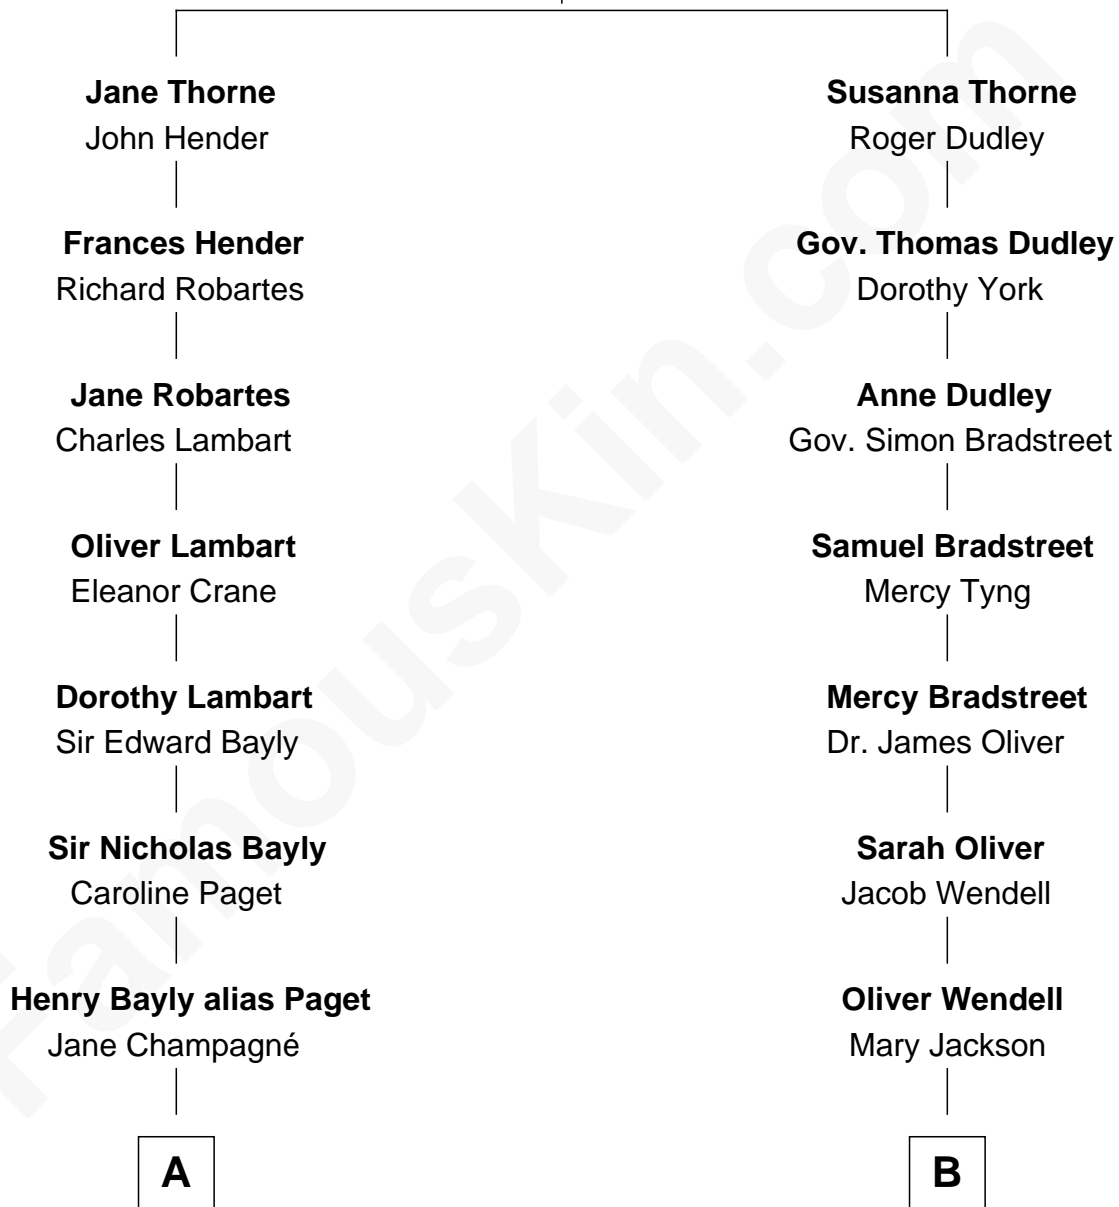

FamousKin.com Relationship Chart of

Prince Harry
Duke of Sussex

9th cousin 5 times removed of

Oliver Wendell Holmes, Jr.
U.S. Supreme Court Justice

Thomas Thorne
Mary Purefoy

A

Henry William Paget
Lady Caroline Elizabeth Villiers

Lady Caroline Paget
Charles Gordon-Lennox

Cecilia Catherine Gordon-Lennox
Charles George Bingham

Rosalind Cecilia Caroline Bingham
James Albert Edward Hamilton

Cynthia Elinor Beatrix Hamilton
Albert Edward John Spencer

Edward John Spencer
Frances Ruth Burke Roche

Princess Diana Frances Spencer
Charles III, King of the United Kingdom

Prince Harry
Duke of Sussex

B

Sarah Wendell
Rev. Abiel Holmes

Oliver Wendell Holmes
Amelia Lee Jackson

Oliver Wendell Holmes, Jr.
U.S. Supreme Court Justice