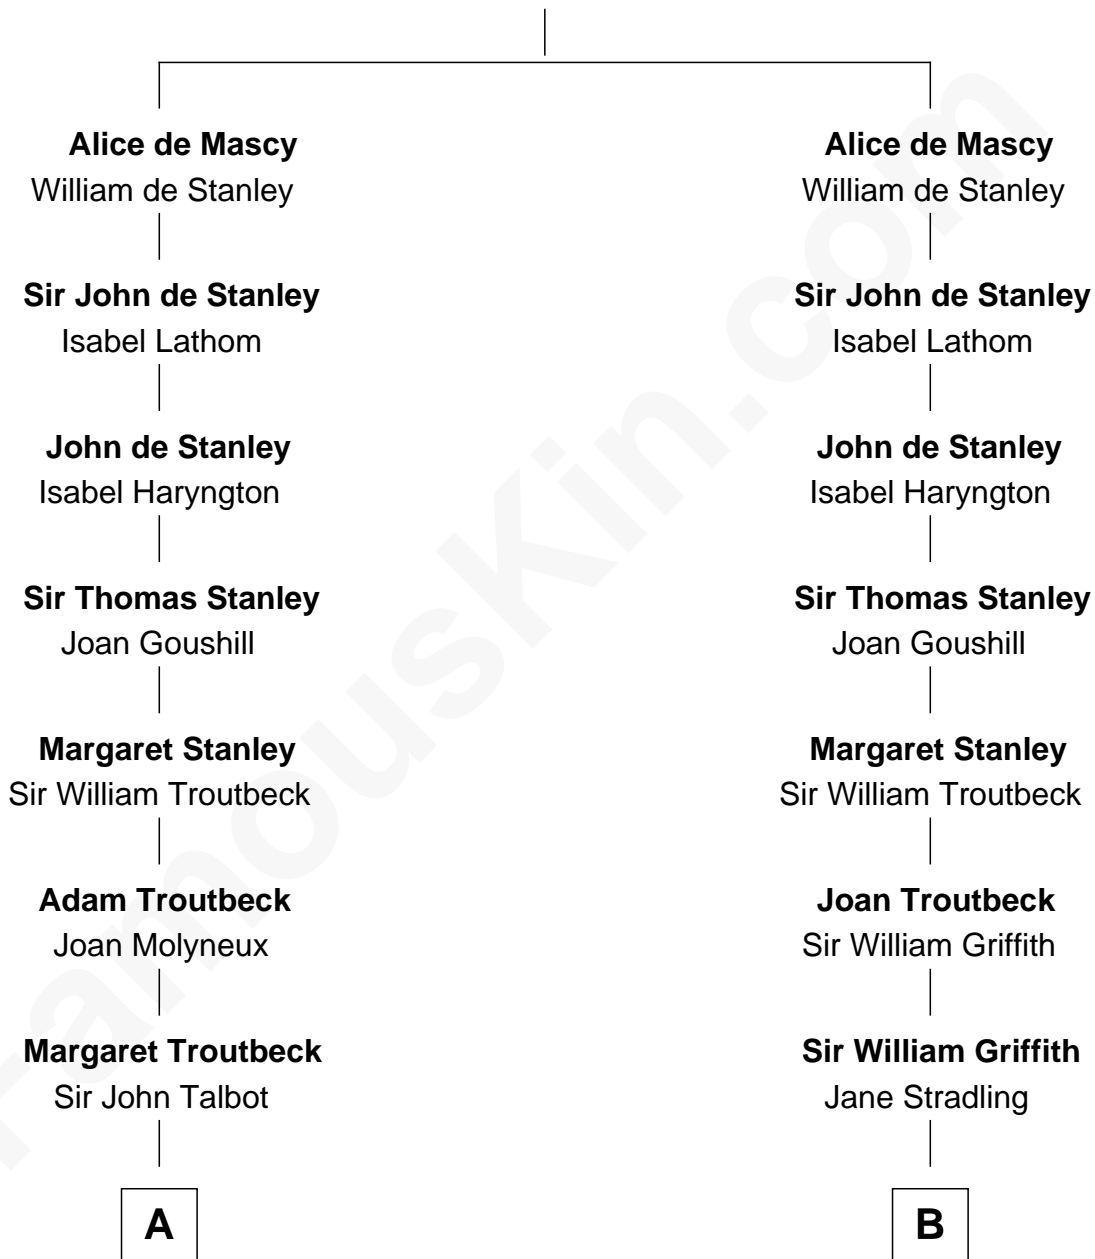

FamousKin.com Relationship Chart of

Prince Harry
Duke of Sussex

17th cousin 4 times removed of

Oliver Wendell Holmes, Jr.
U.S. Supreme Court Justice

Hugh de Mascy

C

Claude George Bowes-Lyon
Cecilia Nina Cavendish-Bentinck

Elizabeth Bowes-Lyon
George VI, King of the United Kingdom

Elizabeth II, Queen of the United Kingdom
Prince Philip of Edinburgh

Charles III, King of the United Kingdom
Princess Diana Frances Spencer

Prince Harry
Duke of Sussex