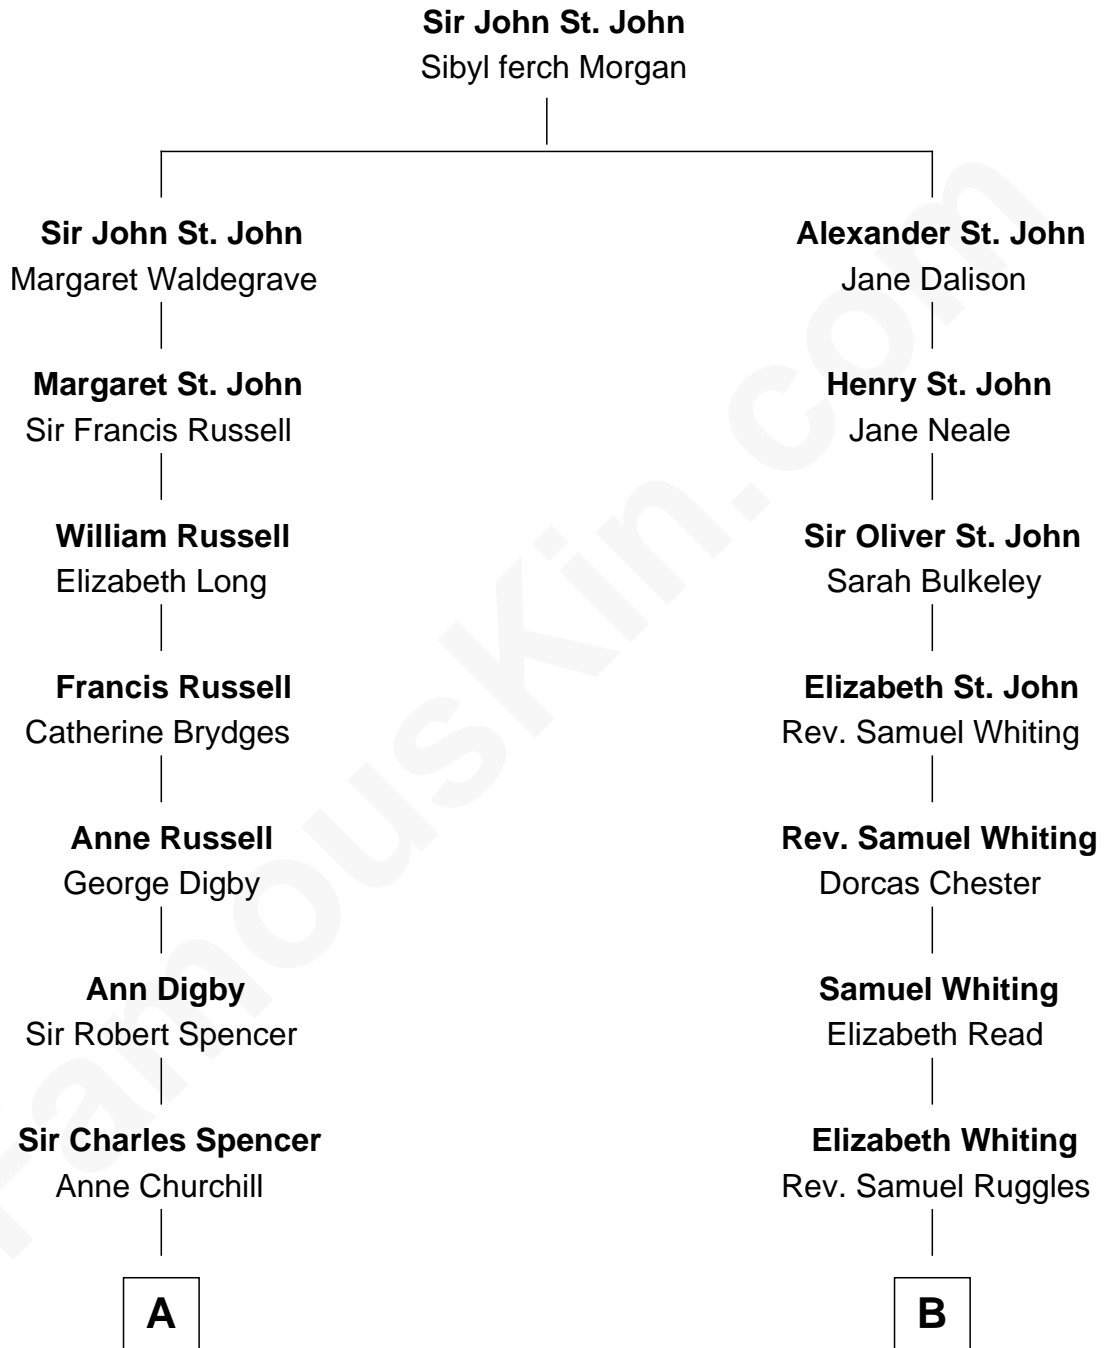

FamousKin.com
Relationship Chart of
Prince Harry
Duke of Sussex

13th cousin 2 times removed of
Endicott Peabody
62nd Governor of Massachusetts

A

John Spencer
Georgiana Carolina Carteret

John Spencer
Margaret Georgiana Poyntz

George John Spencer
Lavina Bingham

Frederick Spencer
Adelaide Horatia Elizabeth Seymour

Charles Robert Spencer
Margaret Baring

Albert Edward John Spencer
Cynthia Elinor Beatrix Hamilton

Edward John Spencer
Frances Ruth Burke Roche