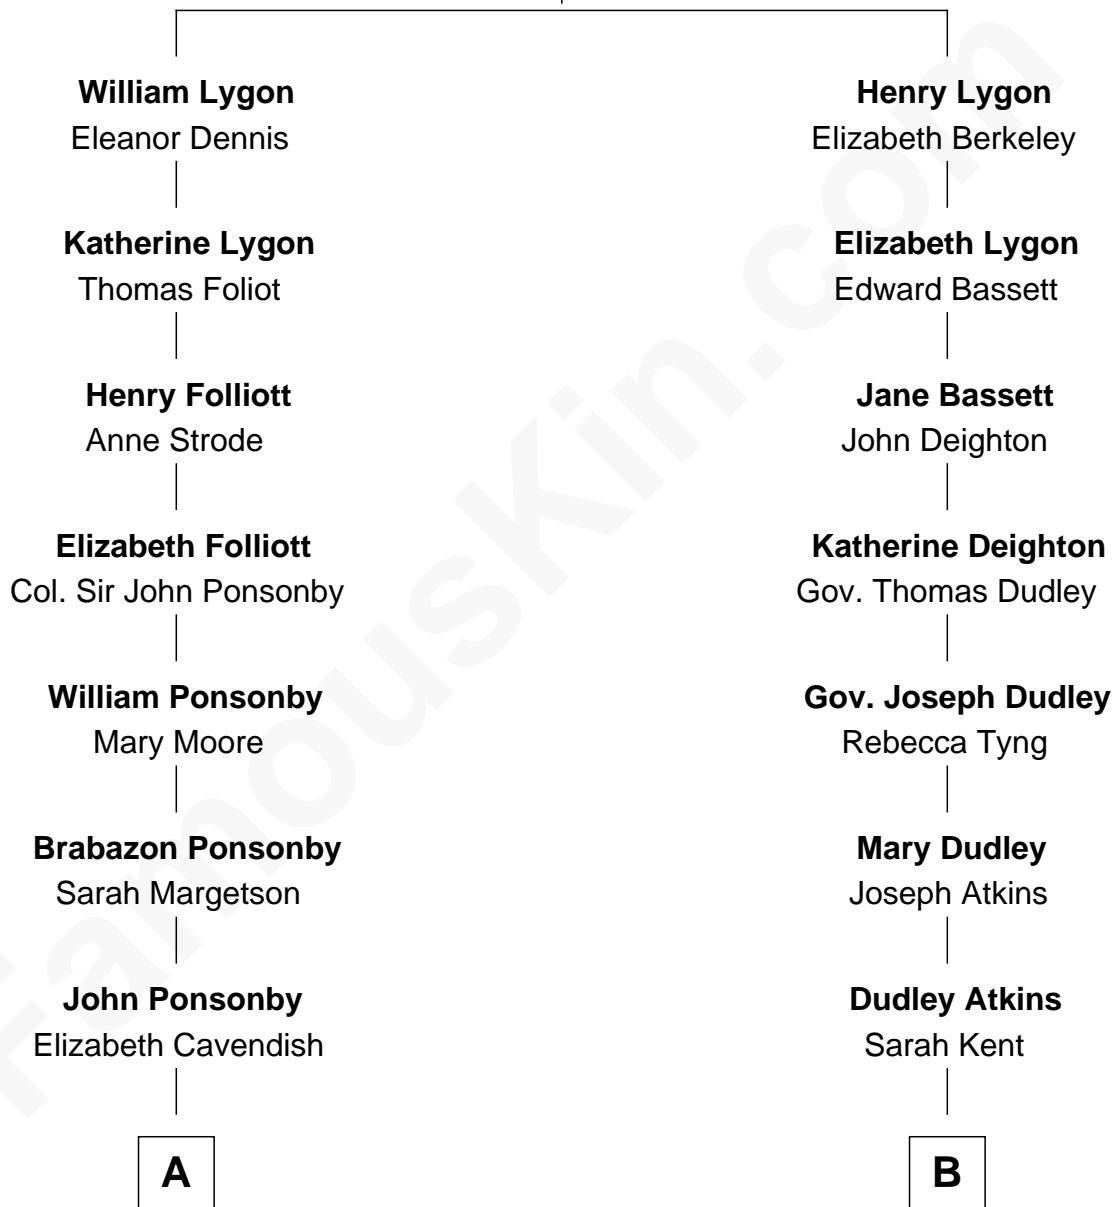

FamousKin.com Relationship Chart of

Prince Harry

Duke of Sussex

12th cousin 3 times removed of

Endicott Peabody

62nd Governor of Massachusetts

Sir Richard Lygon

Margaret Greville

A

William Brabazon Ponsonby

Louisa Molesworth

Mary Elizabeth Ponsonby

Charles Grey

Elizabeth Grey

John Crocker Bulteel

Louisa Emily Charlotte Bulteel

Edward Charles Baring

Margaret Baring

Charles Robert Spencer

Albert Edward John Spencer

Cynthia Elinor Beatrix Hamilton

Edward John Spencer

Frances Ruth Burke Roche

Princess Diana Frances Spencer