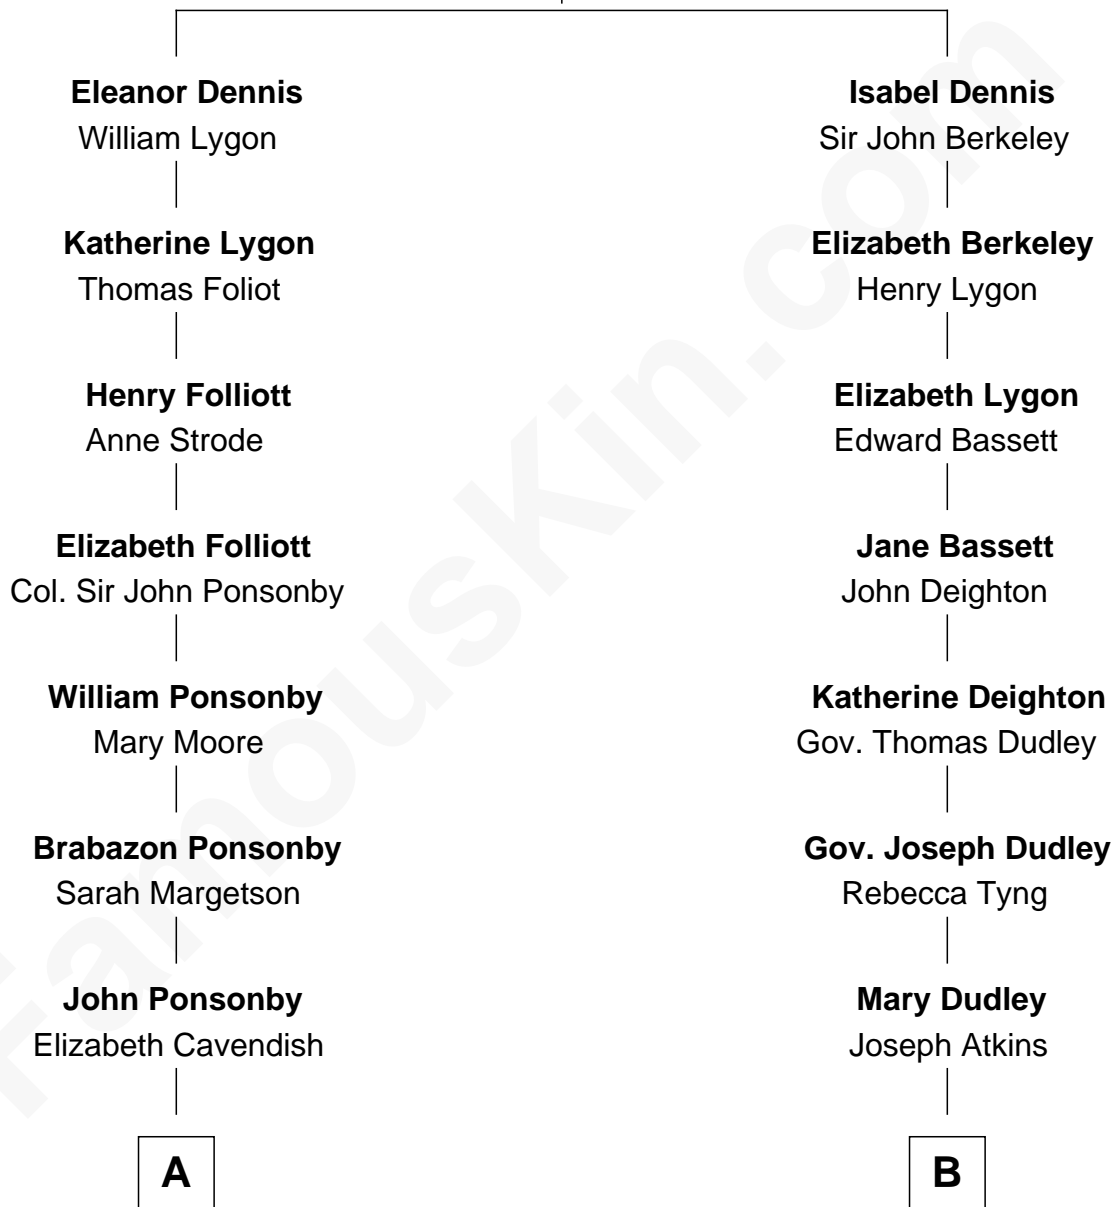

FamousKin.com Relationship Chart of

Prince Harry
Duke of Sussex

13th cousin 2 times removed of

Endicott Peabody
62nd Governor of Massachusetts

Sir William Dennis
Anne Berkeley

A

William Brabazon Ponsonby

Louisa Molesworth

Mary Elizabeth Ponsonby

Charles Grey

Elizabeth Grey

John Crocker Bulteel

Louisa Emily Charlotte Bulteel

Edward Charles Baring

Margaret Baring

Charles Robert Spencer

Albert Edward John Spencer

Cynthia Elinor Beatrix Hamilton

Edward John Spencer

Frances Ruth Burke Roche

Princess Diana Frances Spencer

Charles III, King of the United Kingdom

Prince Harry

Duke of Sussex