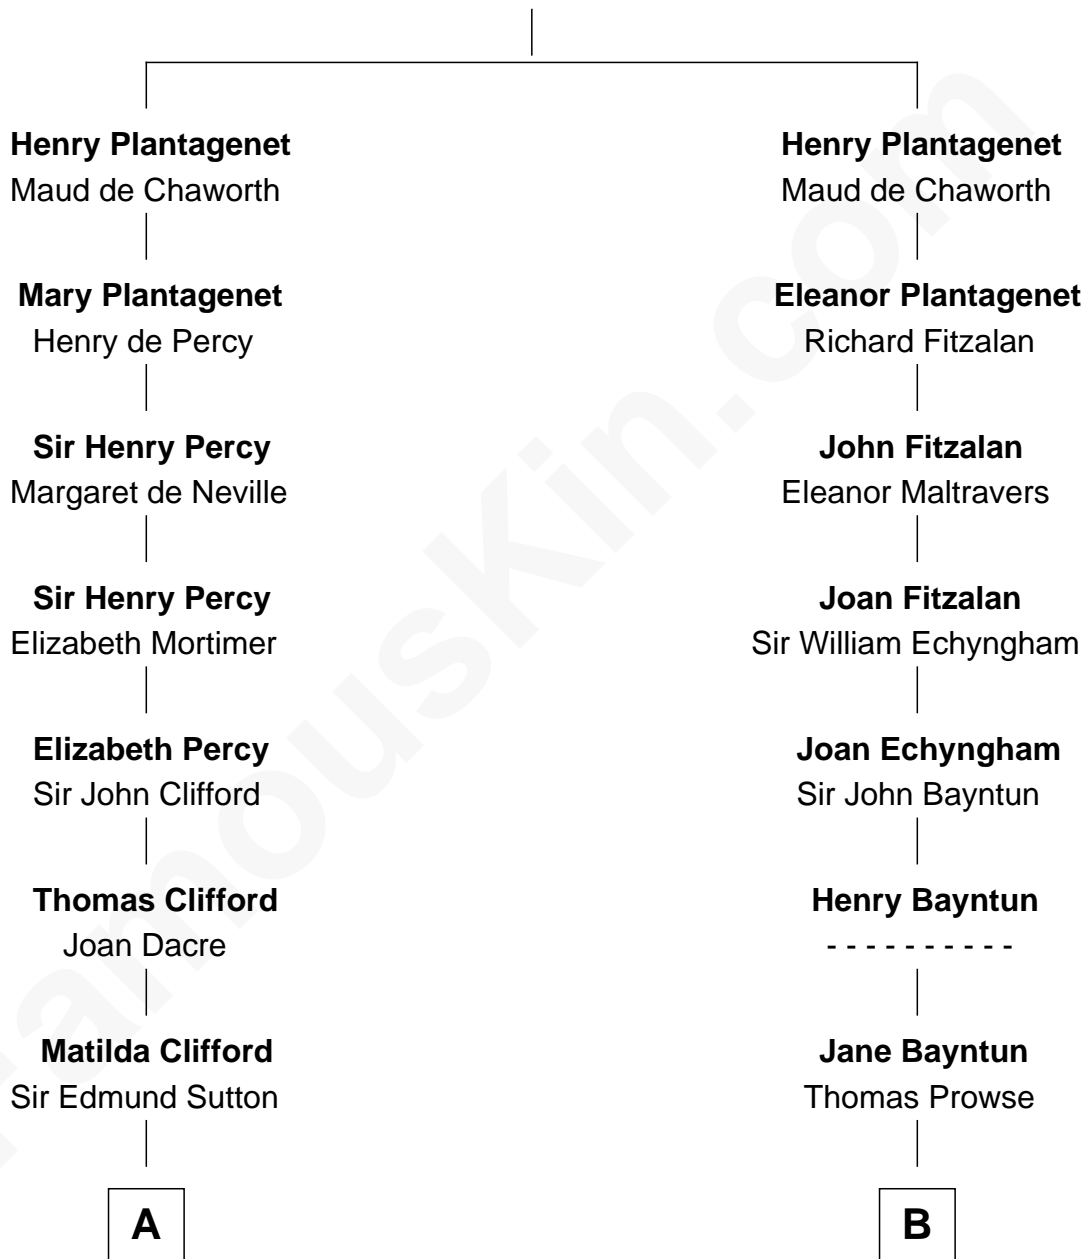

# FamousKin.com Relationship Chart of

**Prince Harry**  
*Duke of Sussex*

19th cousin 2 times removed of

**Endicott Peabody**  
*62nd Governor of Massachusetts*

**Edmund Plantagenet**  
Blanche of Artois

**C**

**Charles Robert Spencer**

Margaret Baring

**Albert Edward John Spencer**

Cynthia Elinor Beatrix Hamilton

**Edward John Spencer**

Frances Ruth Burke Roche

**Princess Diana Frances Spencer**

Charles III, King of the United Kingdom

**Prince Harry**

*Duke of Sussex*

**D**

**Rev. Dr. Endicott Peabody**

Fannie Peabody

**Rt. Rev. Malcolm Endicott Peabody**

Mary Elizabeth Parkman

**Endicott Peabody**