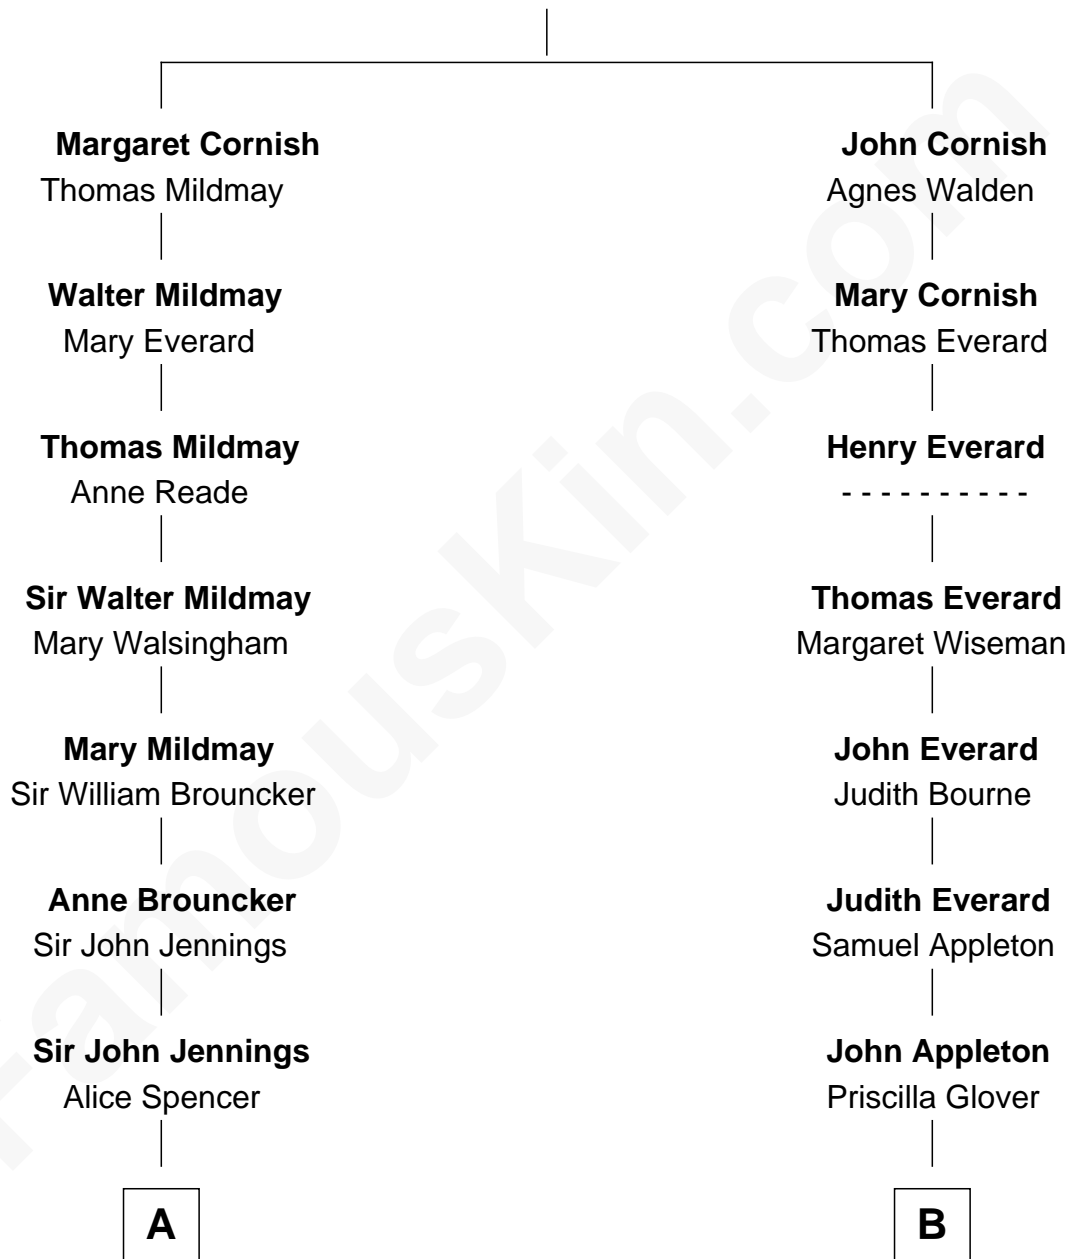

# FamousKin.com Relationship Chart of

**Prince Harry**  
*Duke of Sussex*

14th cousin 4 times removed of

**Endicott Peabody**  
*62nd Governor of Massachusetts*

**John Cornish**

**A**

**Richard Jennings**  
Frances Thornhurst

**Sarah Jennings**  
John Churchill

**Anne Churchill**  
Sir Charles Spencer

**John Spencer**  
Georgiana Carolina Carteret

**John Spencer**  
Margaret Georgiana Poyntz

**George John Spencer**  
Lavina Bingham

**Frederick Spencer**  
Adelaide Horatia Elizabeth Seymour

**Charles Robert Spencer**  
Margaret Baring

**Albert Edward John Spencer**  
Cynthia Elinor Beatrix Hamilton

**Edward John Spencer**  
Frances Ruth Burke Roche