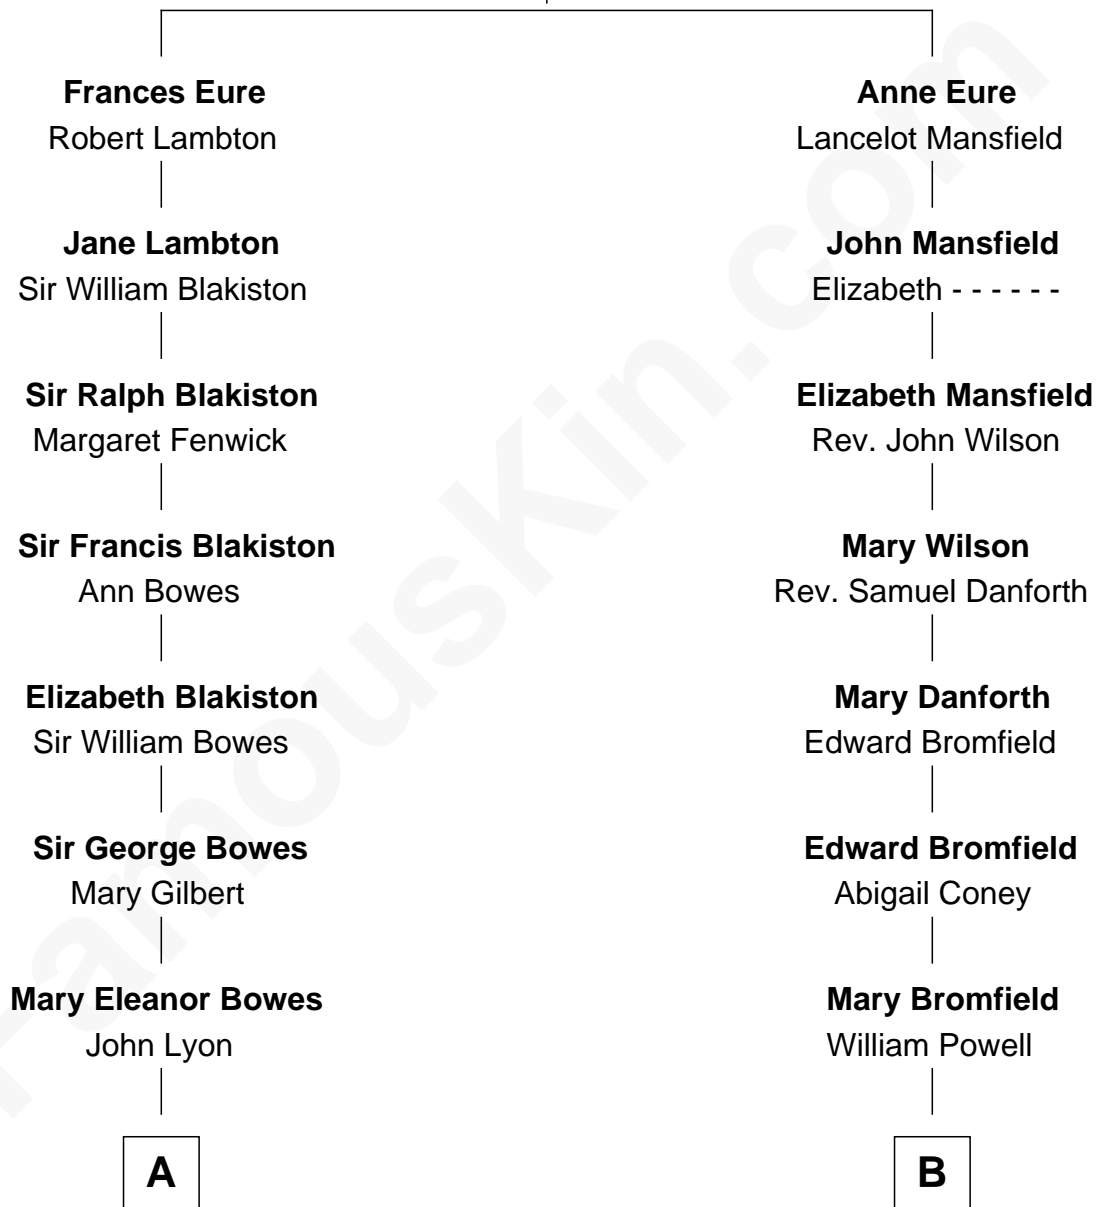

FamousKin.com Relationship Chart of

Prince Harry
Duke of Sussex

12th cousin 2 times removed of

Endicott Peabody

62nd Governor of Massachusetts

Sir Ralph Eure
Margery Bowes

A

Thomas Lyon-Bowes
Mary Elizabeth L. R. Carpenter

Thomas George Lyon-Bowes
Charlotte Grimstead

Claude Bowes-Lyon
Frances Dora Smith

Claude George Bowes-Lyon
Cecilia Nina Cavendish-Bentinck

Elizabeth Bowes-Lyon
George VI, King of the United Kingdom

Elizabeth II, Queen of the United Kingdom
Prince Philip of Edinburgh

Charles III, King of the United Kingdom
Princess Diana Frances Spencer

Prince Harry
Duke of Sussex

B

Susannah Powell
Jonathan Mason

Mary Bromfield Mason
Samuel Parkman

Dr. Samuel Parkman
Mary Eliot Dwight

Henry Parkman
Mary Frances Parker