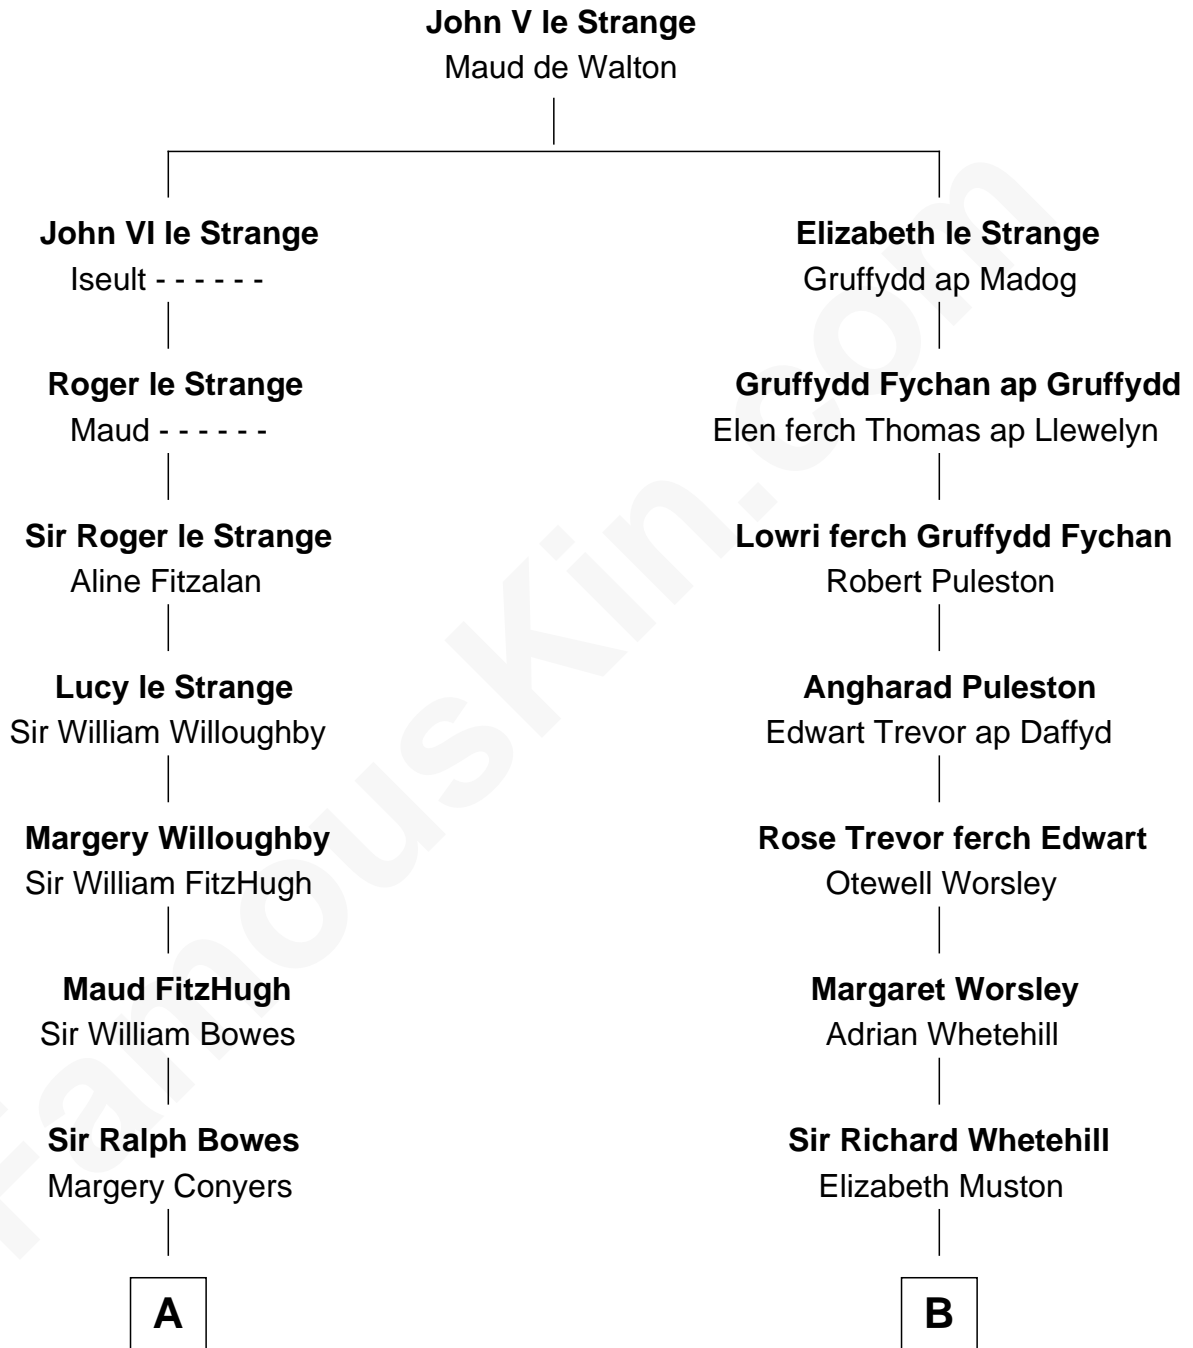

FamousKin.com Relationship Chart of

Prince Harry
Duke of Sussex

18th cousin 3 times removed of

Endicott Peabody

62nd Governor of Massachusetts

C

Claude George Bowes-Lyon
Cecilia Nina Cavendish-Bentinck

Elizabeth Bowes-Lyon
George VI, King of the United Kingdom