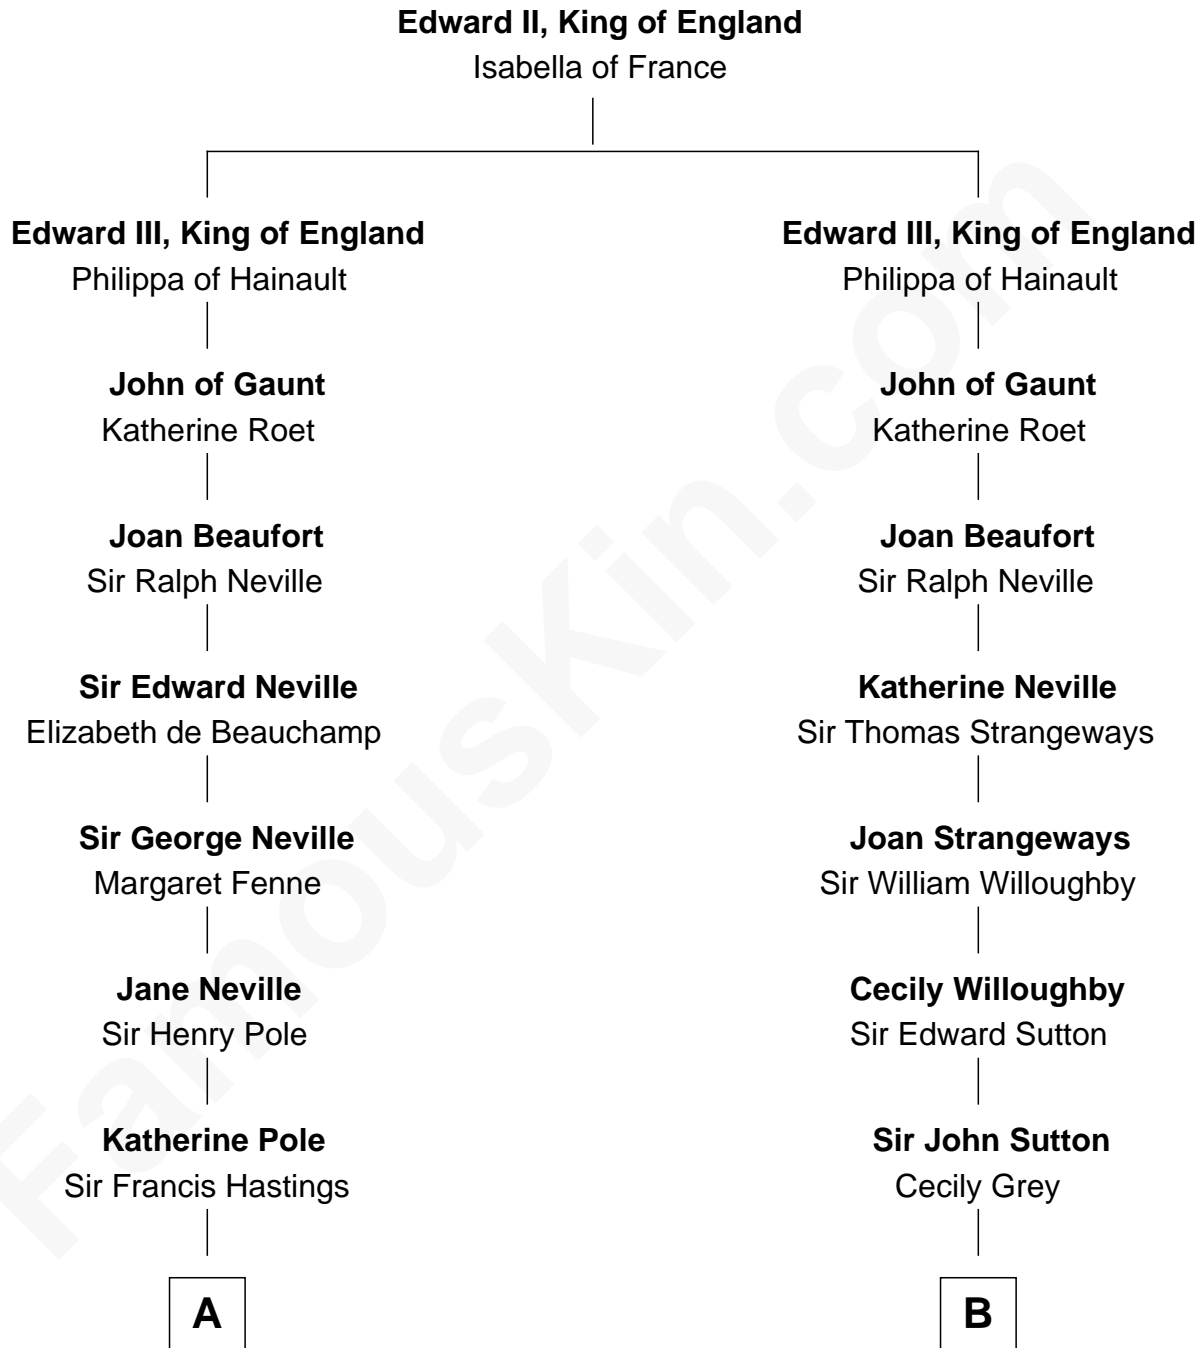

FamousKin.com Relationship Chart of

Prince Harry
Duke of Sussex

18th cousin 2 times removed of

Endicott Peabody

62nd Governor of Massachusetts

C

Albert Edward John Spencer
Cynthia Elinor Beatrix Hamilton

Edward John Spencer
Frances Ruth Burke Roche

Princess Diana Frances Spencer
Charles III, King of the United Kingdom

Prince Harry
Duke of Sussex

D

Mary Elizabeth Parkman
Rt. Rev. Malcolm Endicott Peabody

Endicott Peabody
62nd Governor of Massachusetts