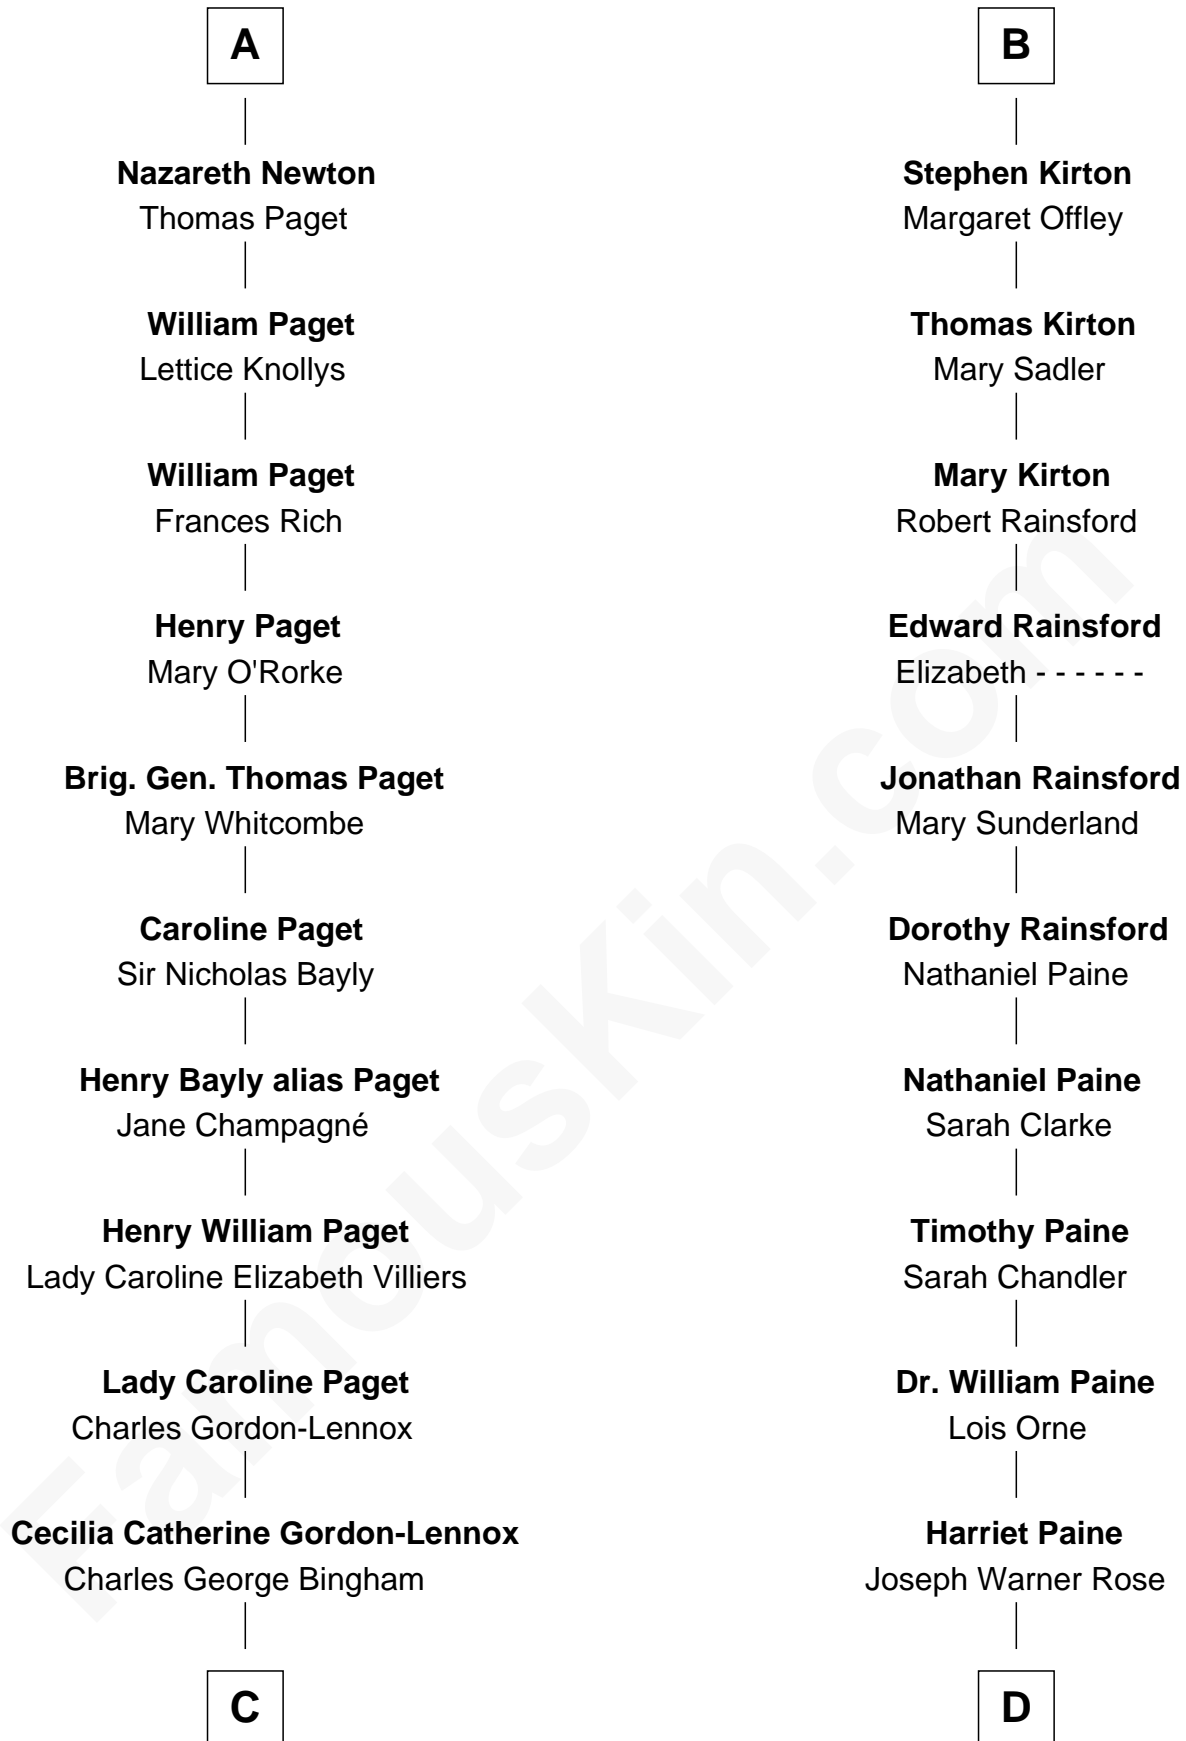

FamousKin.com Relationship Chart of

Prince Harry
Duke of Sussex

21st cousin of

Endicott Peabody
62nd Governor of Massachusetts

Sir Hugh de Courtenay
Agnes de St. John

C

Rosalind Cecilia Caroline Bingham

James Albert Edward Hamilton

Cynthia Elinor Beatrix Hamilton

Albert Edward John Spencer

Edward John Spencer

Frances Ruth Burke Roche

Princess Diana Frances Spencer

Charles III, King of the United Kingdom

Prince Harry

Duke of Sussex