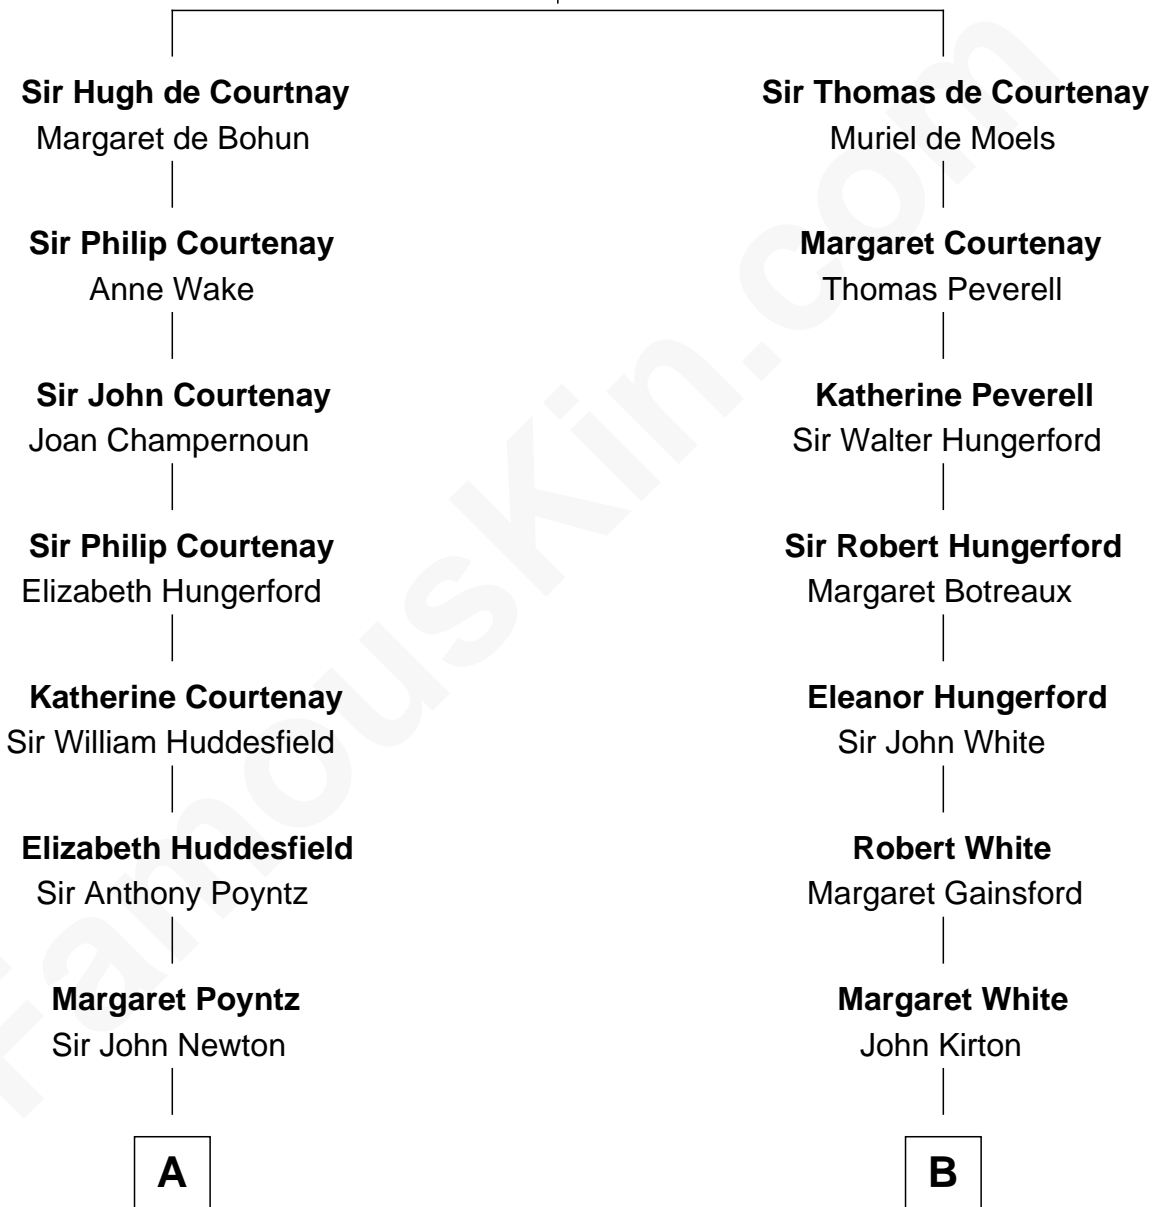

FamousKin.com Relationship Chart of

Prince Harry
Duke of Sussex

21st cousin of

Endicott Peabody
62nd Governor of Massachusetts

Sir Hugh de Courtenay
Agnes de St. John

C

Rosalind Cecilia Caroline Bingham

James Albert Edward Hamilton

Cynthia Elinor Beatrix Hamilton

Albert Edward John Spencer

Edward John Spencer

Frances Ruth Burke Roche

Princess Diana Frances Spencer

Charles III, King of the United Kingdom

Prince Harry

Duke of Sussex