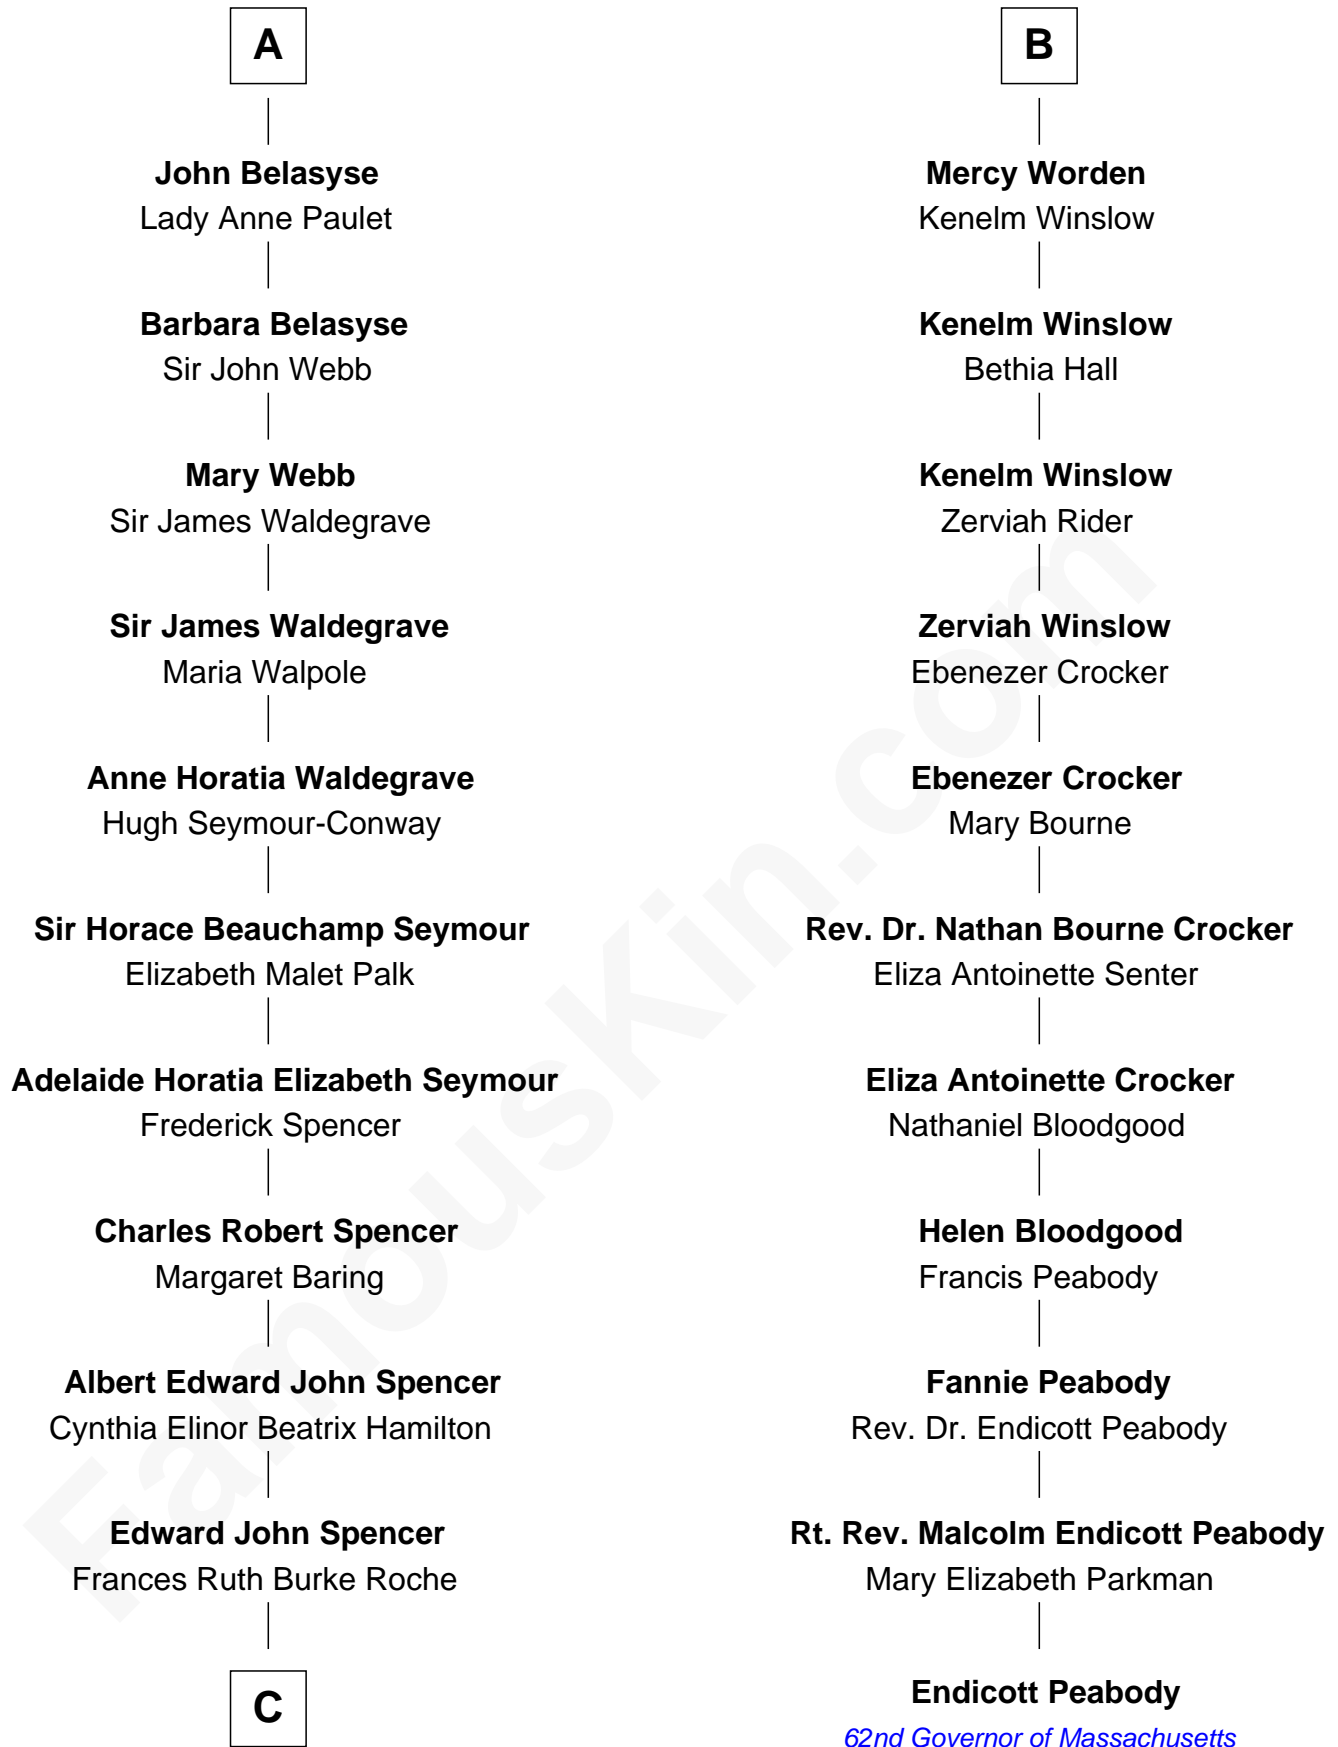

# FamousKin.com Relationship Chart of

**Prince Harry**  
*Duke of Sussex*

17th cousin 1 time removed of

**Endicott Peabody**  
*62nd Governor of Massachusetts*

**Richard Sherburne**  
Alice Hamerton

**Sir Robert Sherburne**  
Joan Radcliffe

**Agnes Sherburne**  
Henry Rushton

**Elizabeth Sherburne**  
Sir Thomas Fairfax

**Nicholas Rushton**  
Margaret Radcliffe

**Sir Thomas Fairfax**  
Agnes Gascoigne

**Agnes Rushton**  
Richard Worthington

**Sir Nicholas Fairfax**  
Jane Palmes

**Peter Worthington**  
Isabel Anderton

**Margaret Fairfax**  
Sir William Belasyse

**Isabel Worthington**  
Robert Worden

**Sir Henry Belasyse**  
Ursula Fairfax

**Peter Worden**  
Mrs. Margaret Grice Wall

**Sir Thomas Belasyse**  
Barbara Cholmley

**Peter Worden**  
Mary - - - - -

**A**

**B**

**C**

**Princess Diana Frances Spencer**  
Charles III, King of the United Kingdom

**Prince Harry**  
*Duke of Sussex*