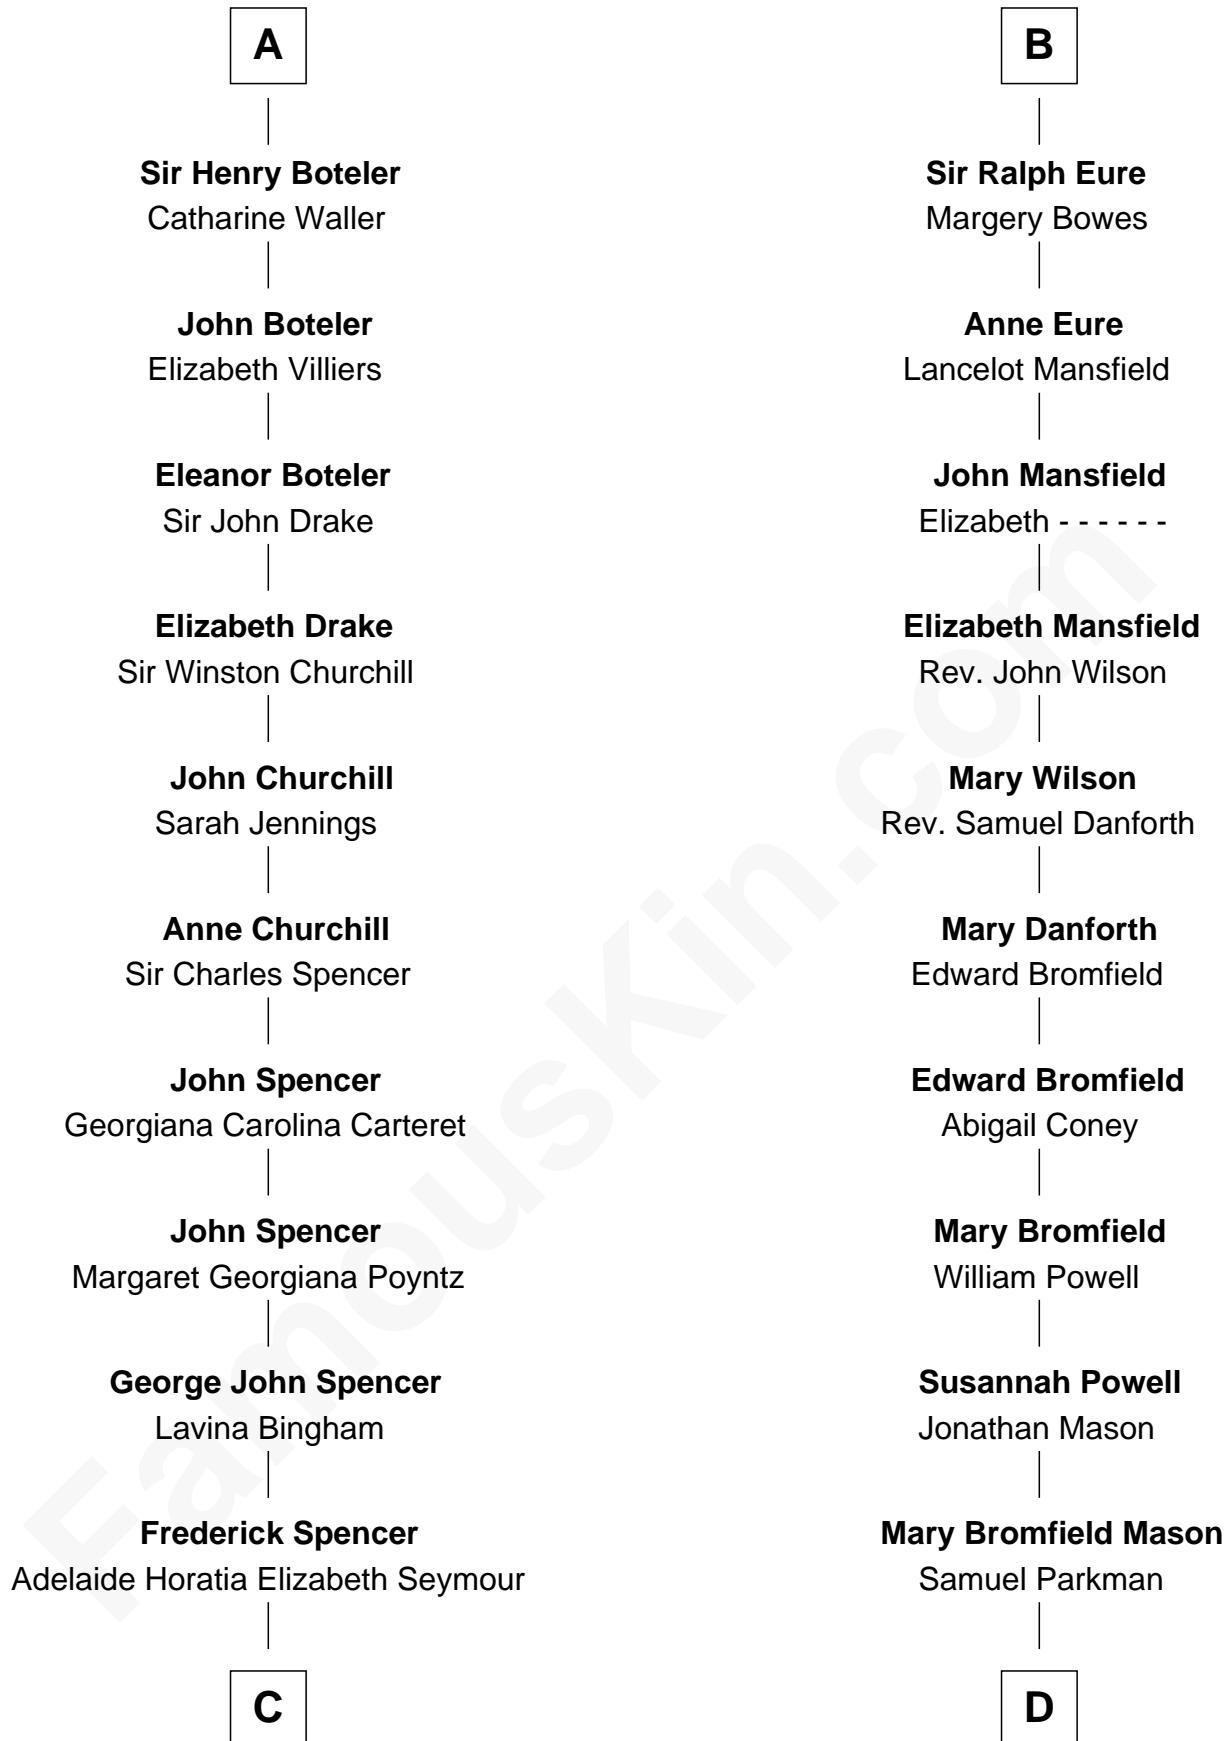

FamousKin.com Relationship Chart of

Prince Harry
Duke of Sussex

20th cousin 1 time removed of

Endicott Peabody
62nd Governor of Massachusetts

Sir John de Wingfield
Eleanor de Glanville

C

Charles Robert Spencer

Margaret Baring

Albert Edward John Spencer

Cynthia Elinor Beatrix Hamilton

Edward John Spencer

Frances Ruth Burke Roche

Princess Diana Frances Spencer

Charles III, King of the United Kingdom

Prince Harry