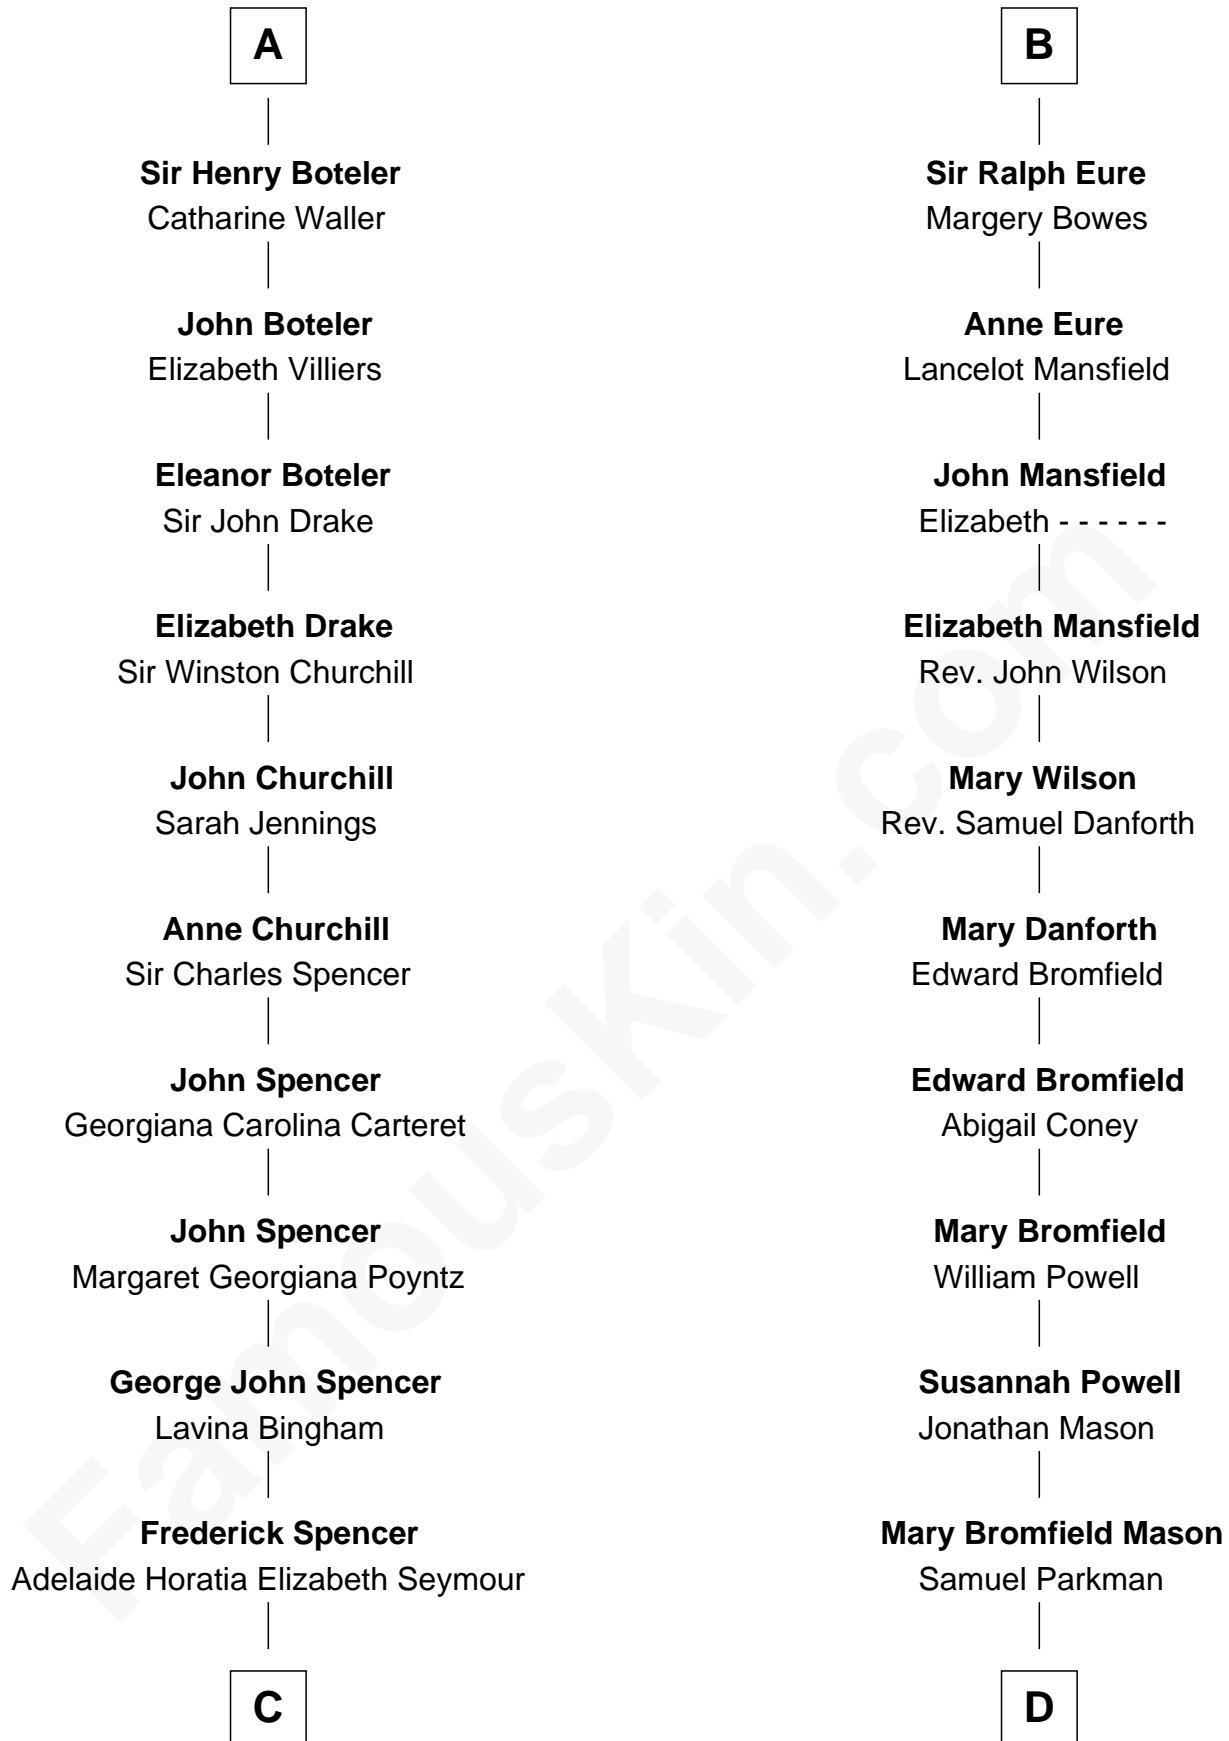

FamousKin.com Relationship Chart of

Prince Harry
Duke of Sussex

20th cousin 1 time removed of

Endicott Peabody
62nd Governor of Massachusetts

C

Charles Robert Spencer

Margaret Baring

Albert Edward John Spencer

Cynthia Elinor Beatrix Hamilton

Edward John Spencer

Frances Ruth Burke Roche

Princess Diana Frances Spencer

Charles III, King of the United Kingdom

Prince Harry

Duke of Sussex

D