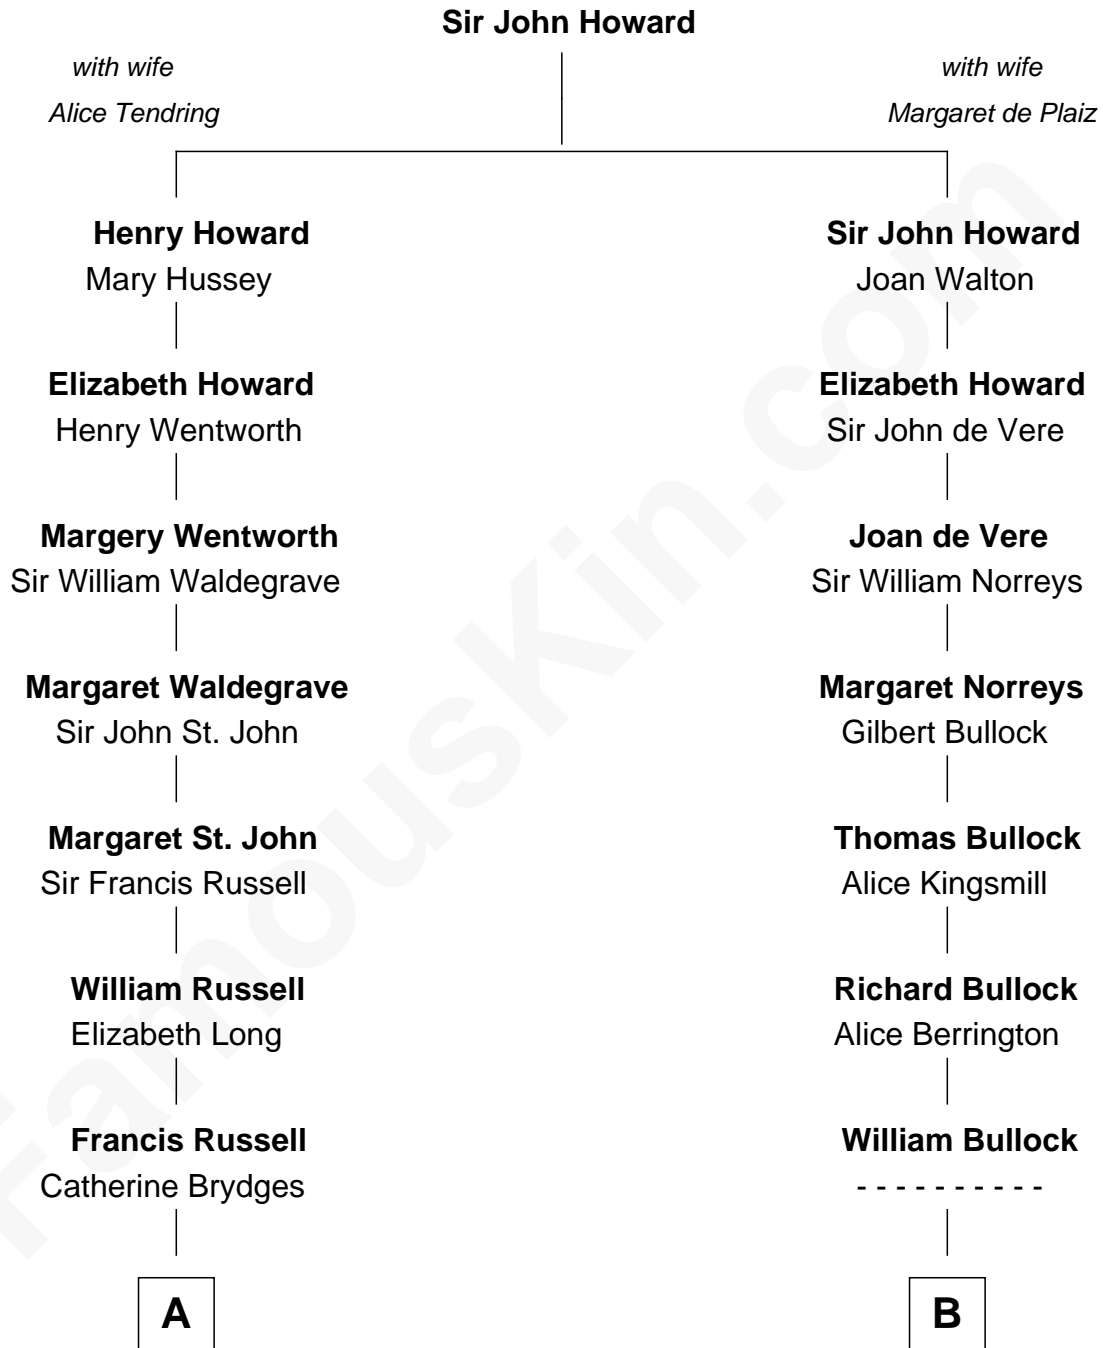

**FamousKin.com**  
**Relationship Chart of**  
**Prince Harry**  
*Duke of Sussex*

**14th cousin 4 times removed of**  
**James Russell Lowell**  
*American "Fireside" Poet*

**C**

**Princess Diana Frances Spencer**  
Charles III, King of the United Kingdom

**Prince Harry**  
*Duke of Sussex*

FamousKin.com