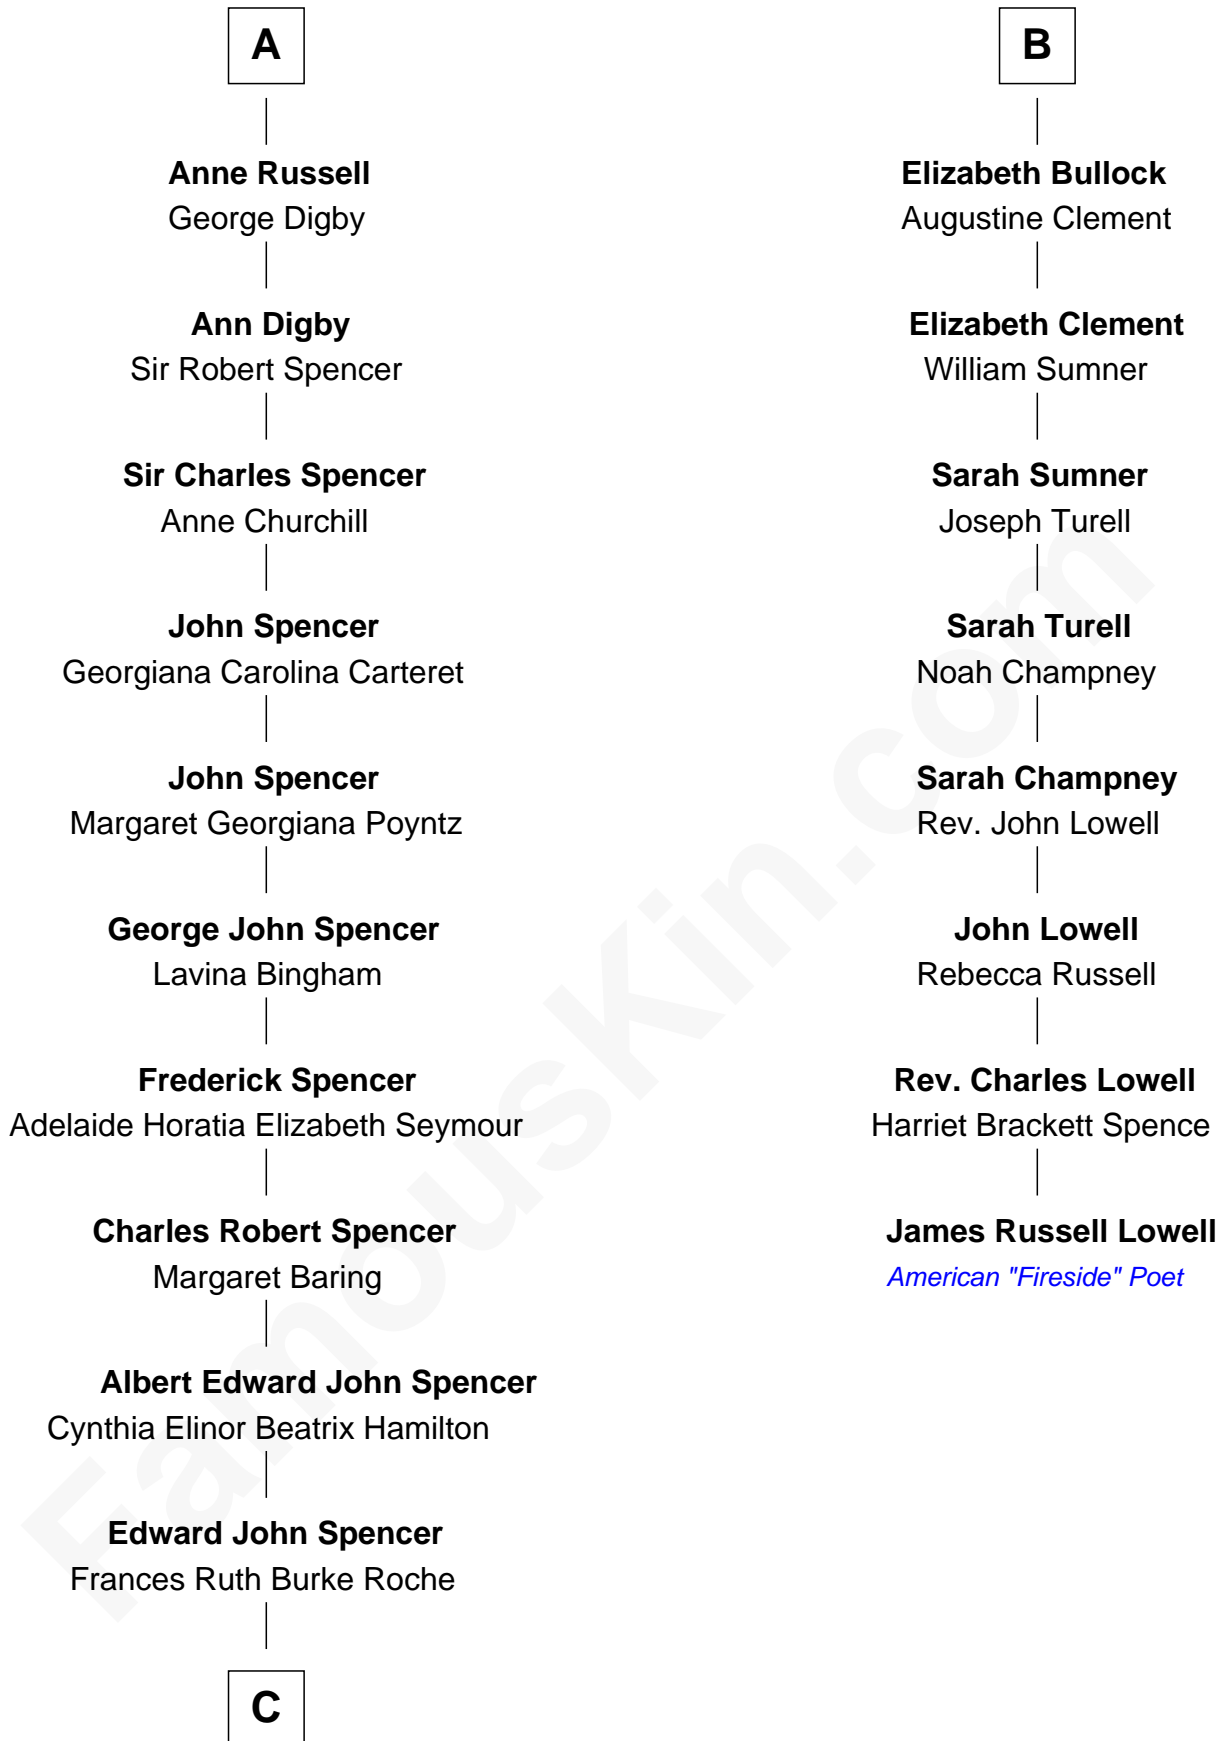

**FamousKin.com**  
**Relationship Chart of**  
**Prince Harry**  
*Duke of Sussex*

**14th cousin 4 times removed of**  
**James Russell Lowell**  
*American "Fireside" Poet*

**C**

**Princess Diana Frances Spencer**  
Charles III, King of the United Kingdom

**Prince Harry**  
*Duke of Sussex*

FamousKin.com