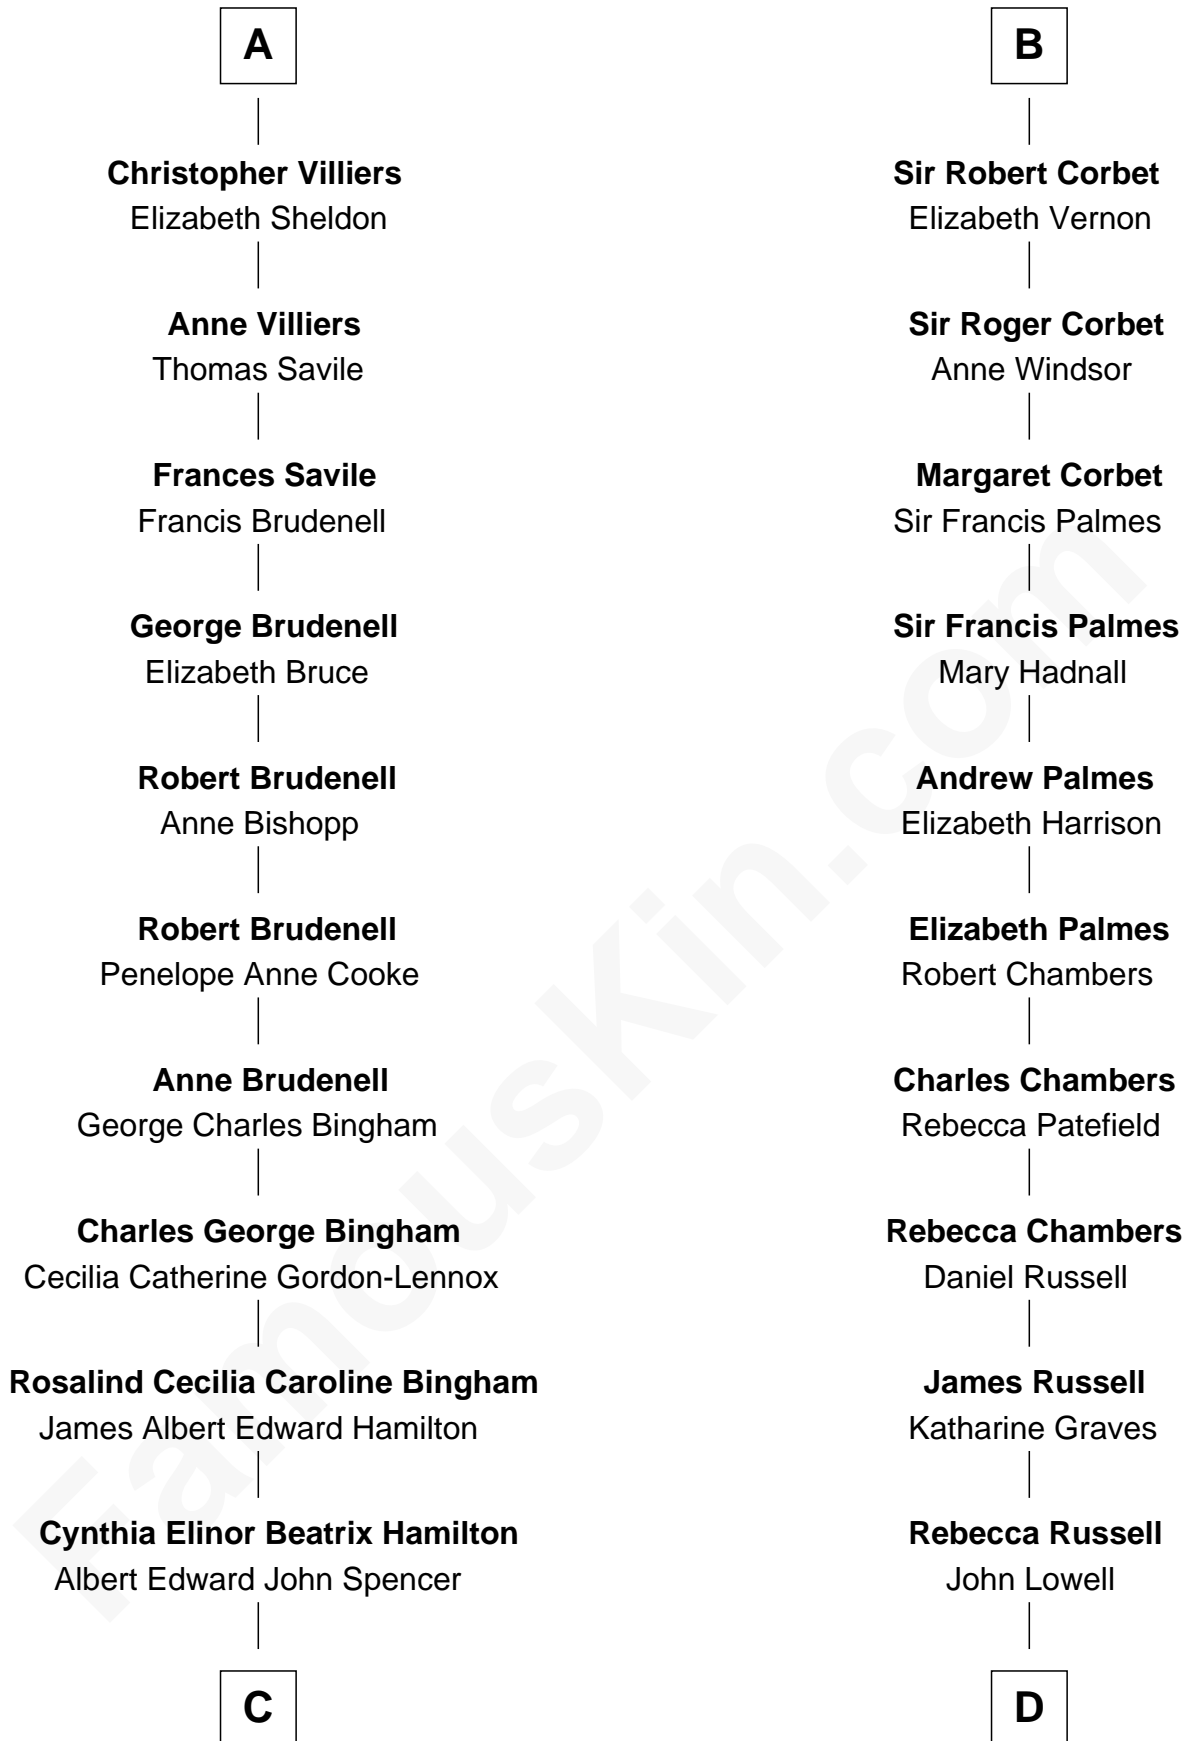

FamousKin.com Relationship Chart of

Prince Harry
Duke of Sussex

18th cousin 1 time removed of

James Russell Lowell
American "Fireside" Poet

Sir Henry de Grey
Elizabeth Talbot

Margaret de Grey
Sir John Darcy

John Darcy
Joan de Greystoke

Joan Darcy
John Beaumont

George Beaumont
Joan Pauncefoot

William Beaumont
Mary Bassett

Anthony Beaumont
Anne Armstrong

Mary Beaumont
Sir George Villiers

A

Richard Grey
Blanche de la Vache

Alice Grey
Sir William Burley

Elizabeth Burley
Sir John Hopton

Sir Walter Hopton
Joan Mortimer

Sir Thomas Hopton
Eleanor Lucy

Elizabeth Hopton
Sir Roger Corbet

Sir Richard Corbet
Elizabeth Devereux

B

C