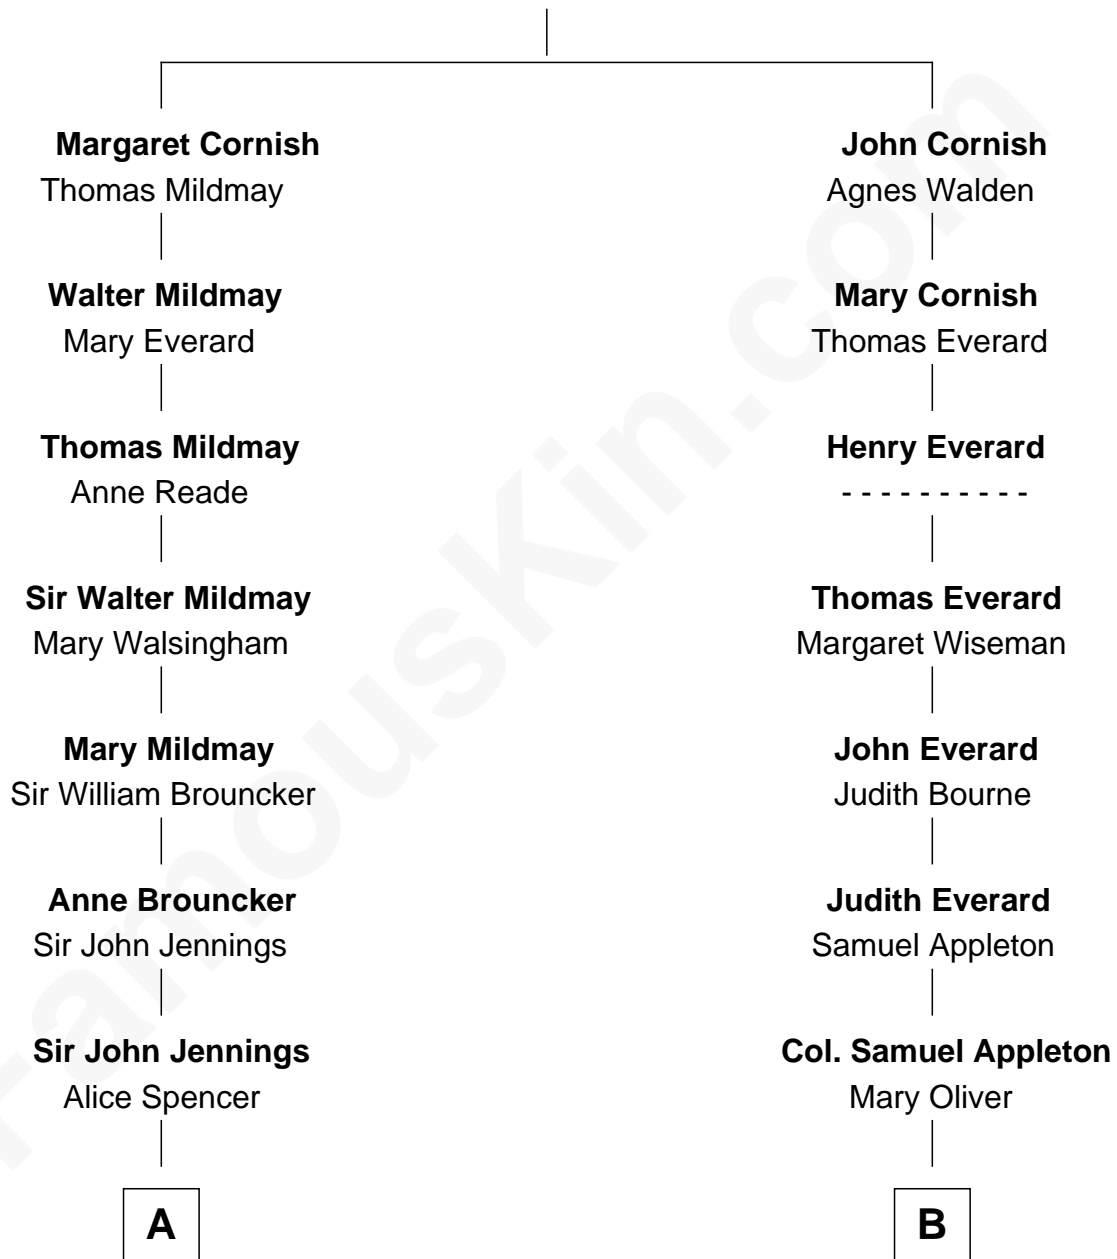

FamousKin.com Relationship Chart of

Prince Harry
Duke of Sussex

12th cousin 6 times removed of

James Russell Lowell
American "Fireside" Poet

John Cornish

A

Richard Jennings
Frances Thornhurst

Sarah Jennings
John Churchill

Anne Churchill
Sir Charles Spencer

John Spencer
Georgiana Carolina Carteret

John Spencer
Margaret Georgiana Poyntz

George John Spencer
Lavina Bingham

Frederick Spencer
Adelaide Horatia Elizabeth Seymour

Charles Robert Spencer
Margaret Baring