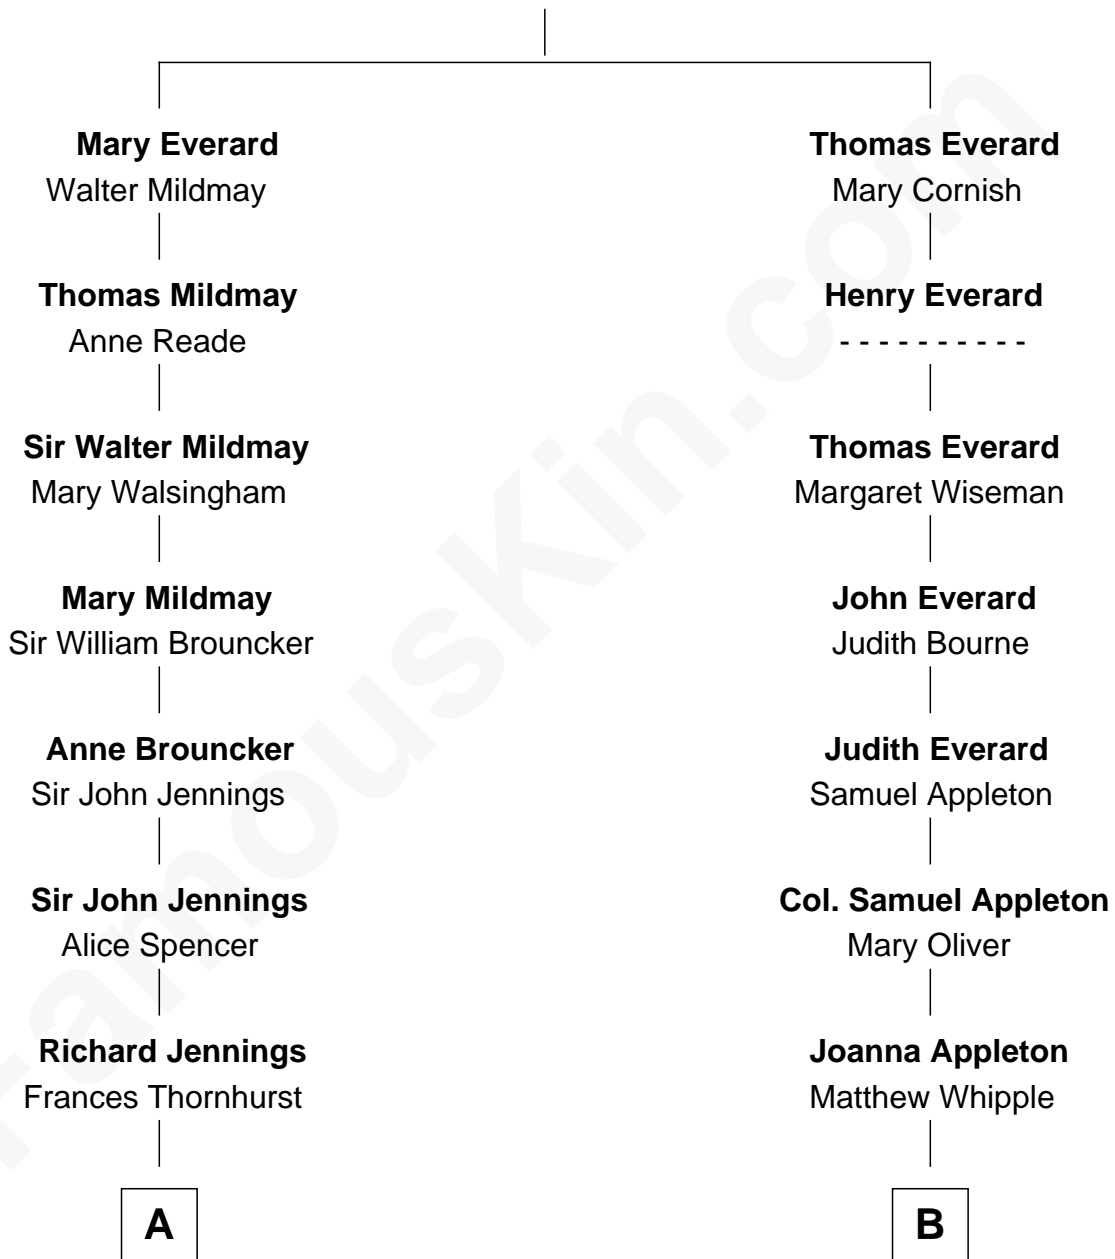

FamousKin.com Relationship Chart of

Prince Harry
Duke of Sussex

11th cousin 6 times removed of

James Russell Lowell
American "Fireside" Poet

John Everard

A

Sarah Jennings

John Churchill

Anne Churchill

Sir Charles Spencer

John Spencer

Georgiana Carolina Carteret

John Spencer

Margaret Georgiana Poyntz

George John Spencer

Lavina Bingham

Frederick Spencer

Adelaide Horatia Elizabeth Seymour

Charles Robert Spencer

Margaret Baring

Albert Edward John Spencer

Cynthia Elinor Beatrix Hamilton

Edward John Spencer

Frances Ruth Burke Roche