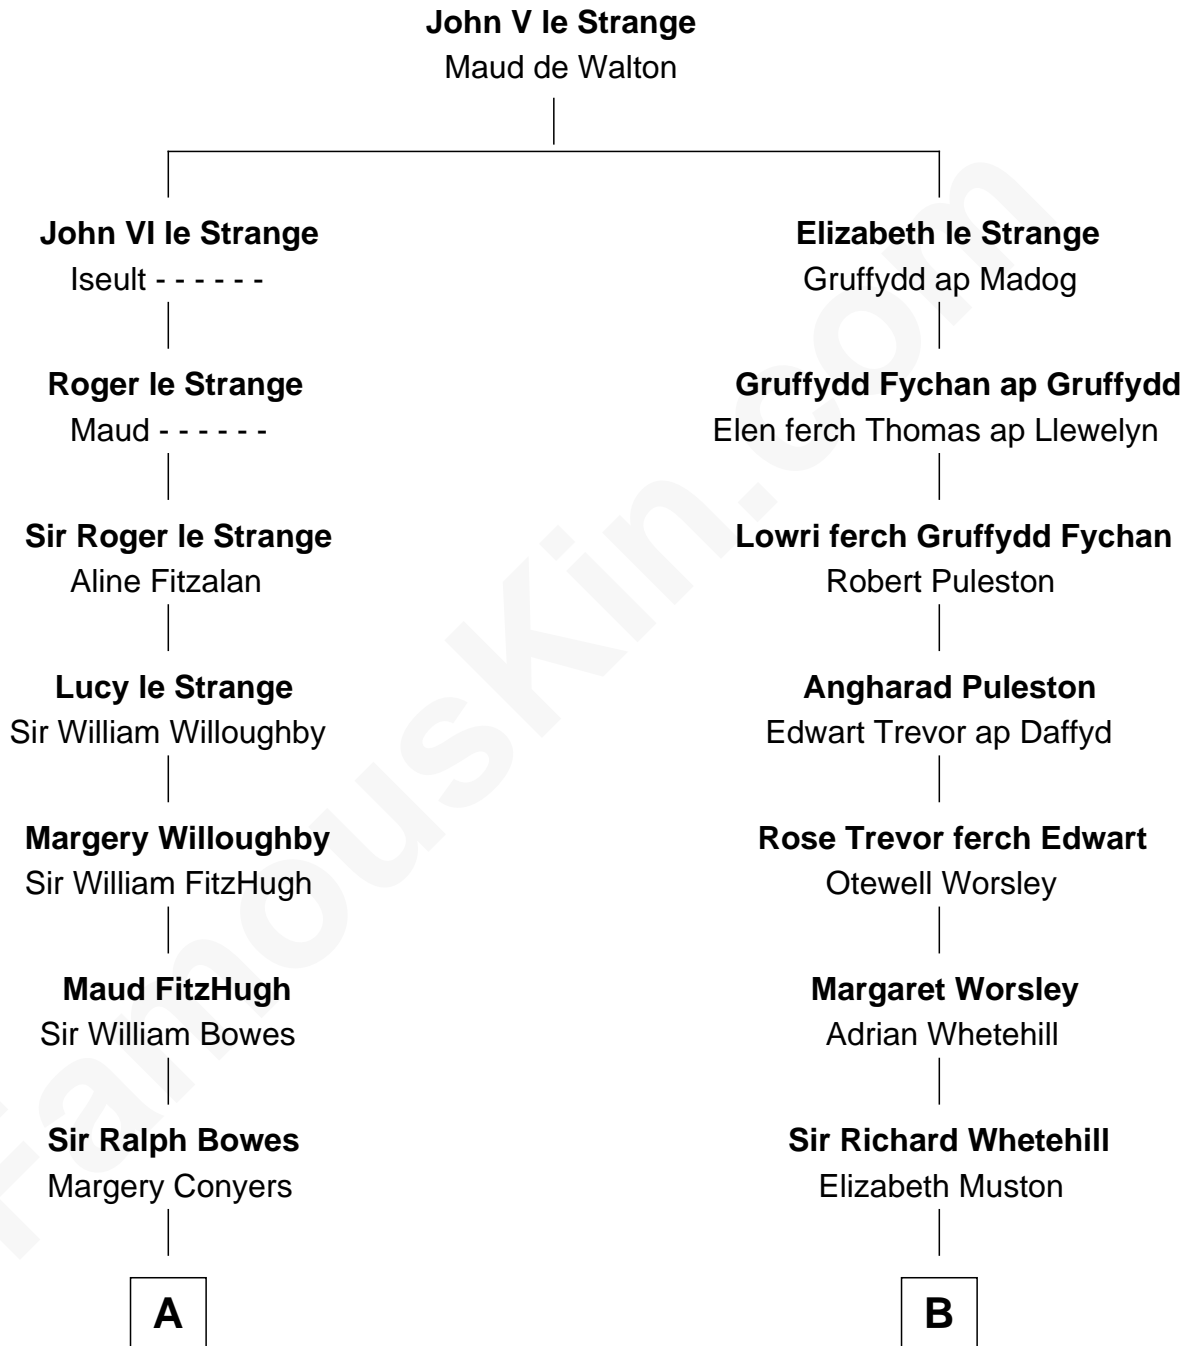

# FamousKin.com Relationship Chart of

**Prince Harry**  
*Duke of Sussex*

16th cousin 5 times removed of

**James Russell Lowell**  
*American "Fireside" Poet*

**C**

**Claude George Bowes-Lyon**  
Cecilia Nina Cavendish-Bentinck

**Elizabeth Bowes-Lyon**  
George VI, King of the United Kingdom

**Elizabeth II, Queen of the United Kingdom**  
Prince Philip of Edinburgh

**Charles III, King of the United Kingdom**  
Princess Diana Frances Spencer

**Prince Harry**  
*Duke of Sussex*