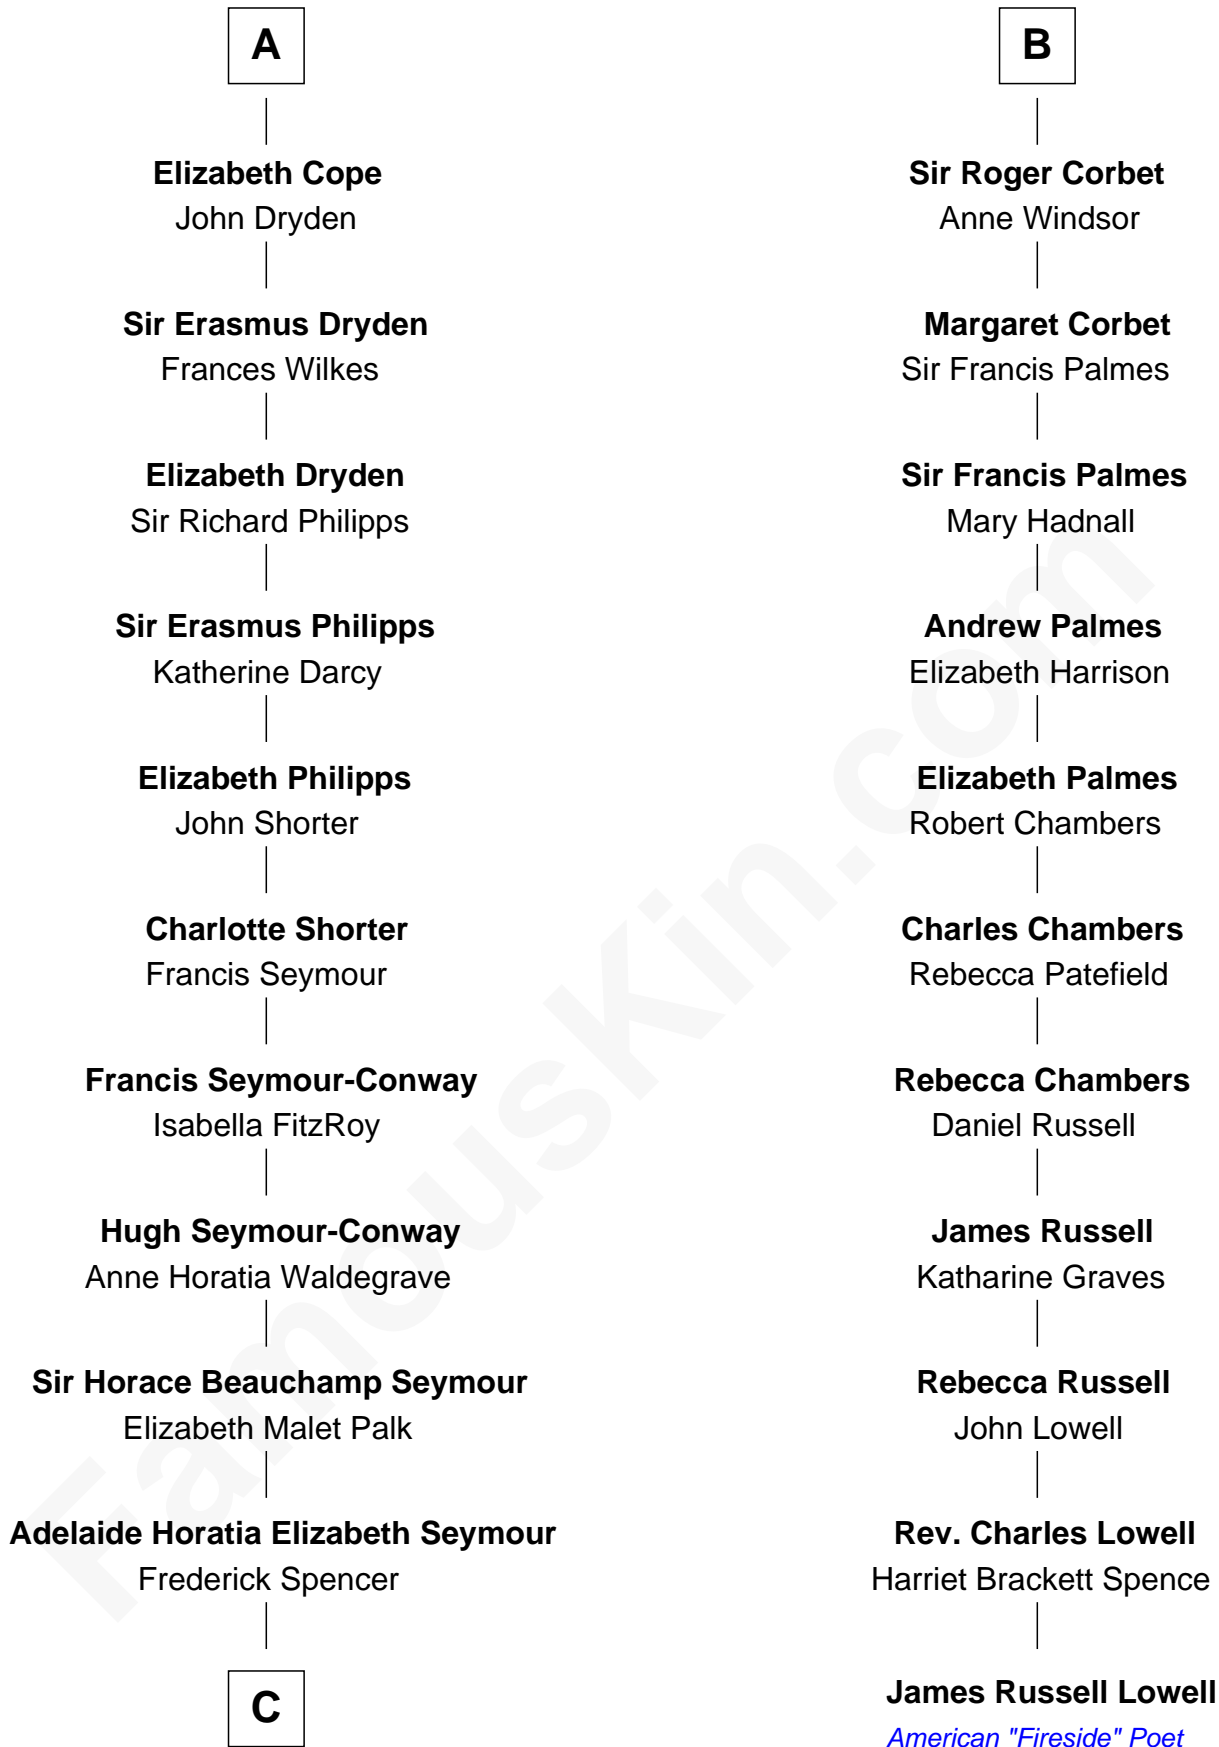

# FamousKin.com Relationship Chart of

**Prince Harry**  
*Duke of Sussex*

17th cousin 4 times removed of

**James Russell Lowell**  
*American "Fireside" Poet*

**Sir Edward le Despencer**  
Anne de Ferrers

**Edward Despencer**  
Elizabeth Burghersh

**Margaret Despencer**  
Robert de Ferrers

**Phillippa Ferrers**  
Sir Thomas Greene

**Elizabeth Greene**  
William Raleigh

**Sir Edward Raleigh**  
Margaret Verney

**Sir Edward Raleigh**  
Anne Chamberlayne

**Bridget Raleigh**  
Sir John Cope

**A**

**Edward Despencer**  
Elizabeth Burghersh

**Margaret Despencer**  
Robert de Ferrers

**Sir Edmund Ferrers**  
Ellen Roche

**Sir William Ferrers**  
Elizabeth Belknap

**Anne Ferrers**  
Sir Walter Devereux

**Elizabeth Devereux**  
Sir Richard Corbet

**Sir Robert Corbet**  
Elizabeth Vernon

**B**

**C**

—  
**Charles Robert Spencer**