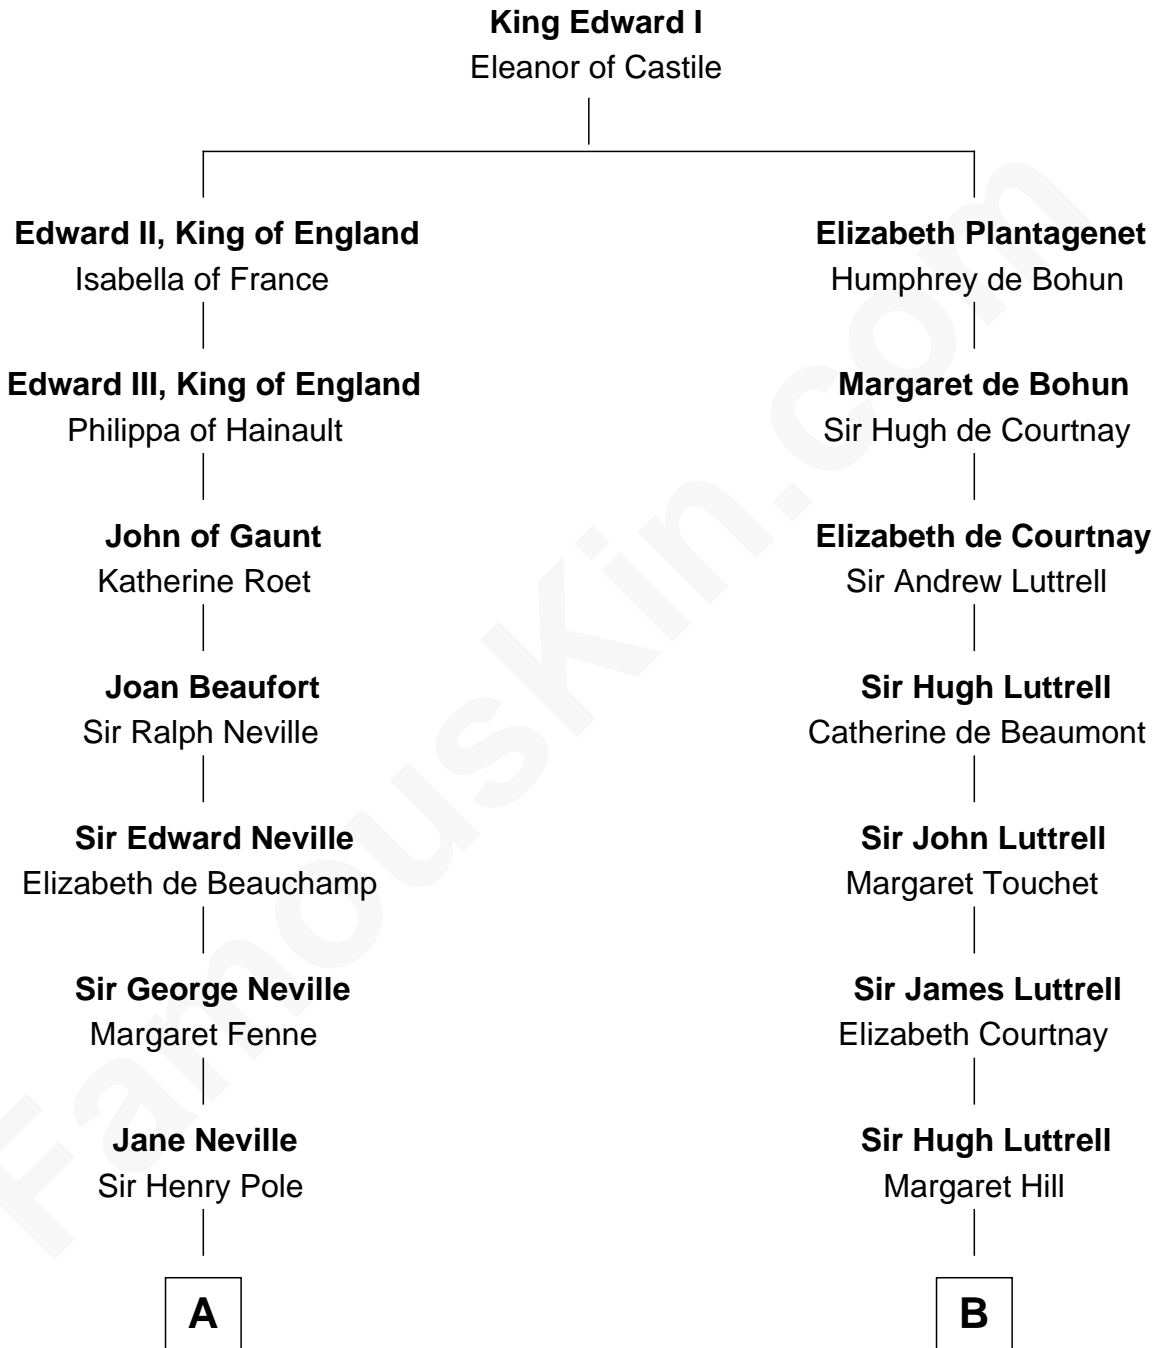

FamousKin.com Relationship Chart of

Prince Harry
Duke of Sussex

17th cousin 4 times removed of

James Russell Lowell
American "Fireside" Poet

C

—
Charles Robert Spencer

Margaret Baring

—
Albert Edward John Spencer

Cynthia Elinor Beatrix Hamilton

—
Edward John Spencer

Frances Ruth Burke Roche

—
Princess Diana Frances Spencer

Charles III, King of the United Kingdom

—
Prince Harry

Duke of Sussex

FamousKin.com