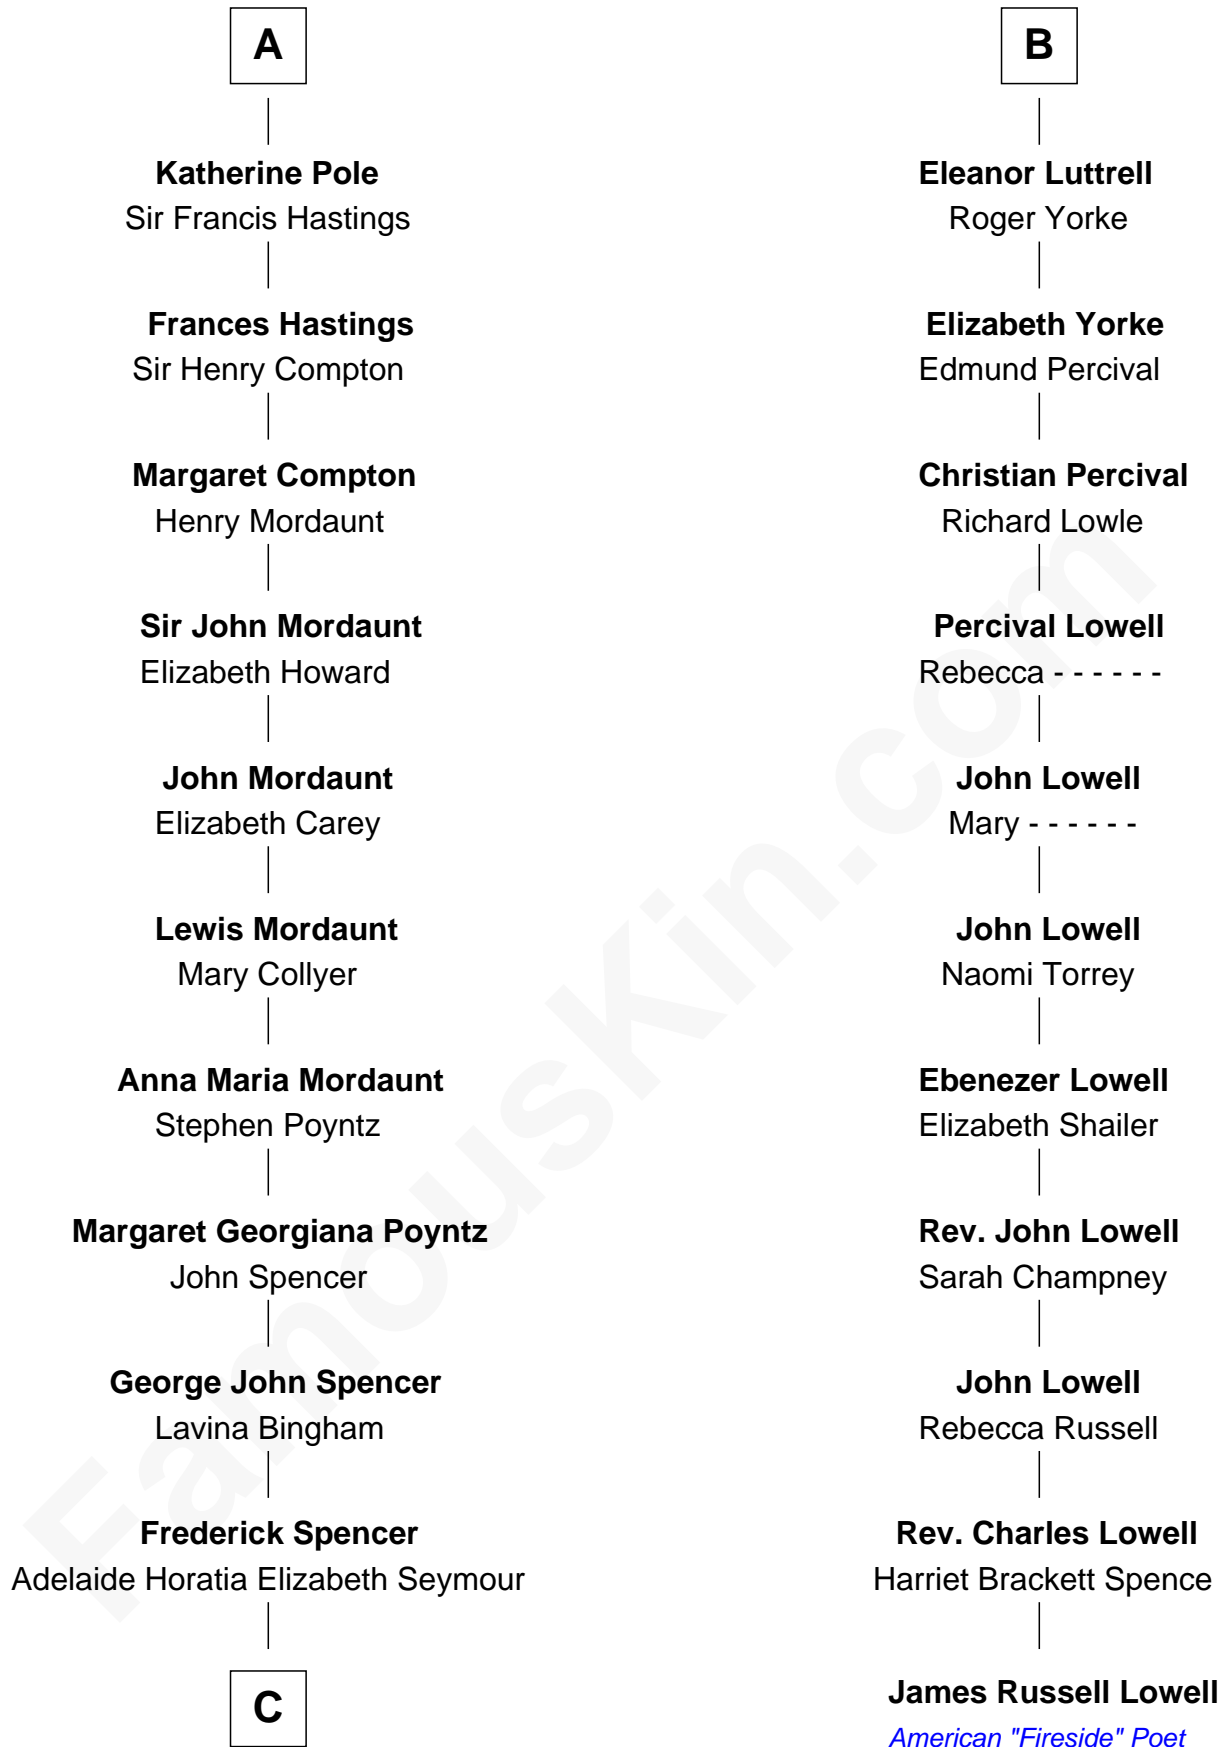

FamousKin.com Relationship Chart of

Prince Harry
Duke of Sussex

17th cousin 4 times removed of

James Russell Lowell
American "Fireside" Poet

C

—
Charles Robert Spencer

Margaret Baring

—
Albert Edward John Spencer

Cynthia Elinor Beatrix Hamilton

—
Edward John Spencer

Frances Ruth Burke Roche

—
Princess Diana Frances Spencer

Charles III, King of the United Kingdom

—
Prince Harry

Duke of Sussex

FamousKin.com