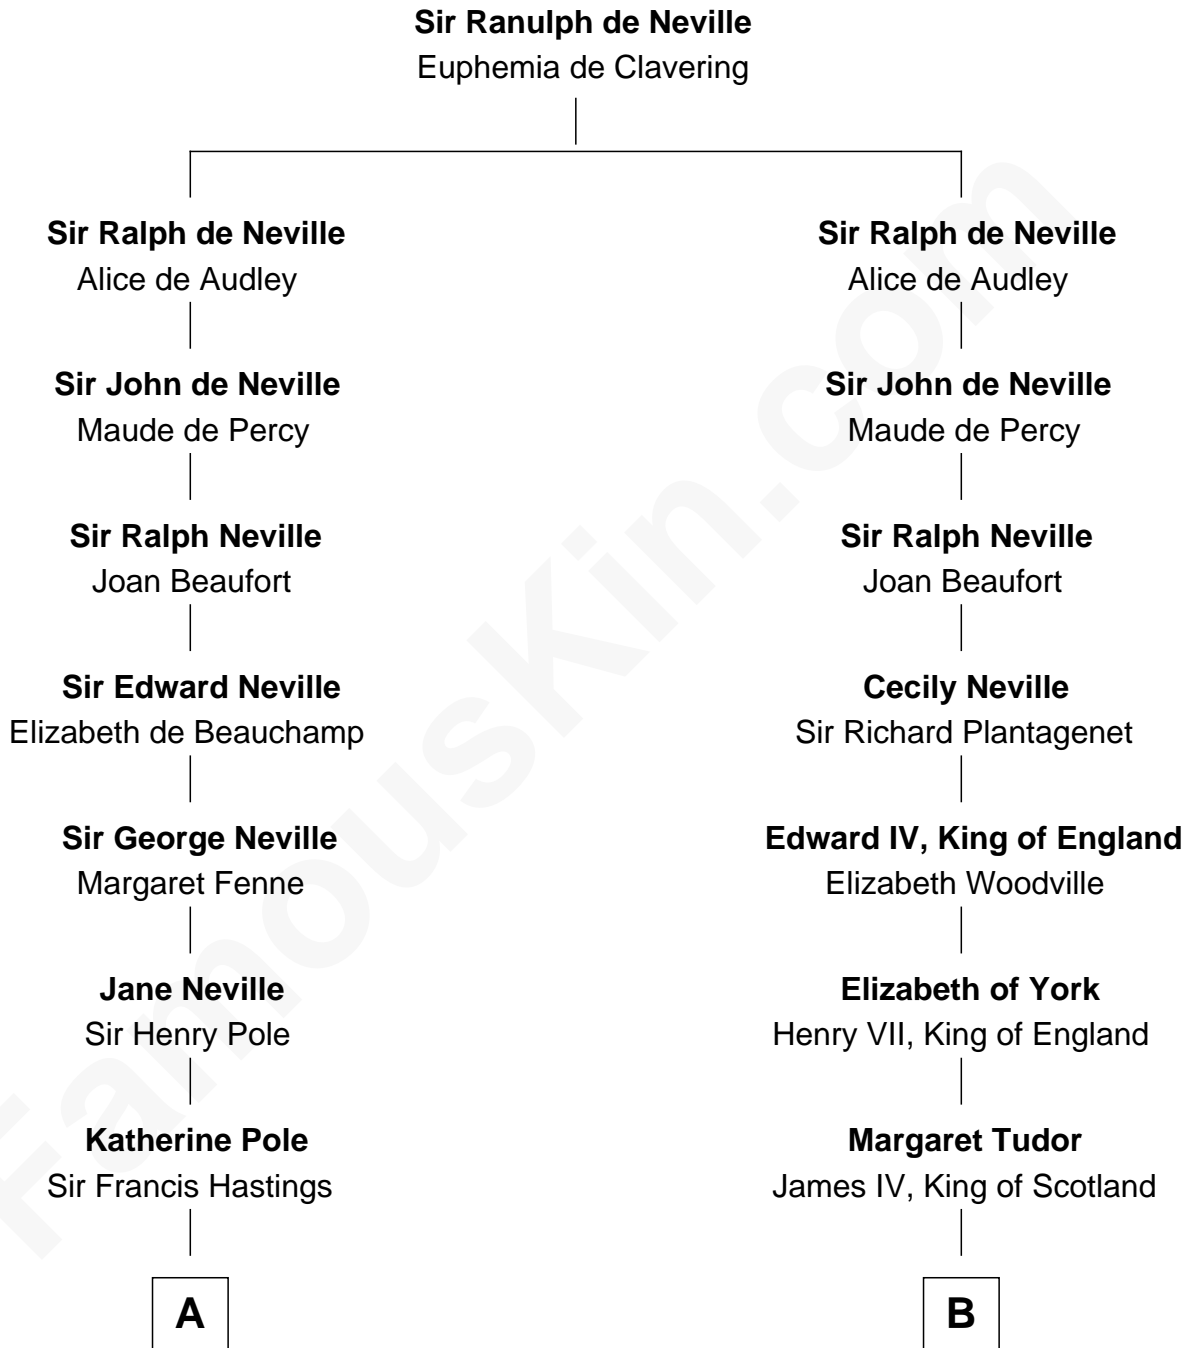

FamousKin.com

Relationship Chart of

Prince Harry

Duke of Sussex

18th cousin 2 times removed of

James Russell Lowell
American "Fireside" Poet

C

Albert Edward John Spencer
Cynthia Elinor Beatrix Hamilton

Edward John Spencer
Frances Ruth Burke Roche

Princess Diana Frances Spencer
Charles III, King of the United Kingdom

Prince Harry
Duke of Sussex

D

Harriet Brackett Spence
Rev. Charles Lowell

James Russell Lowell
American "Fireside" Poet