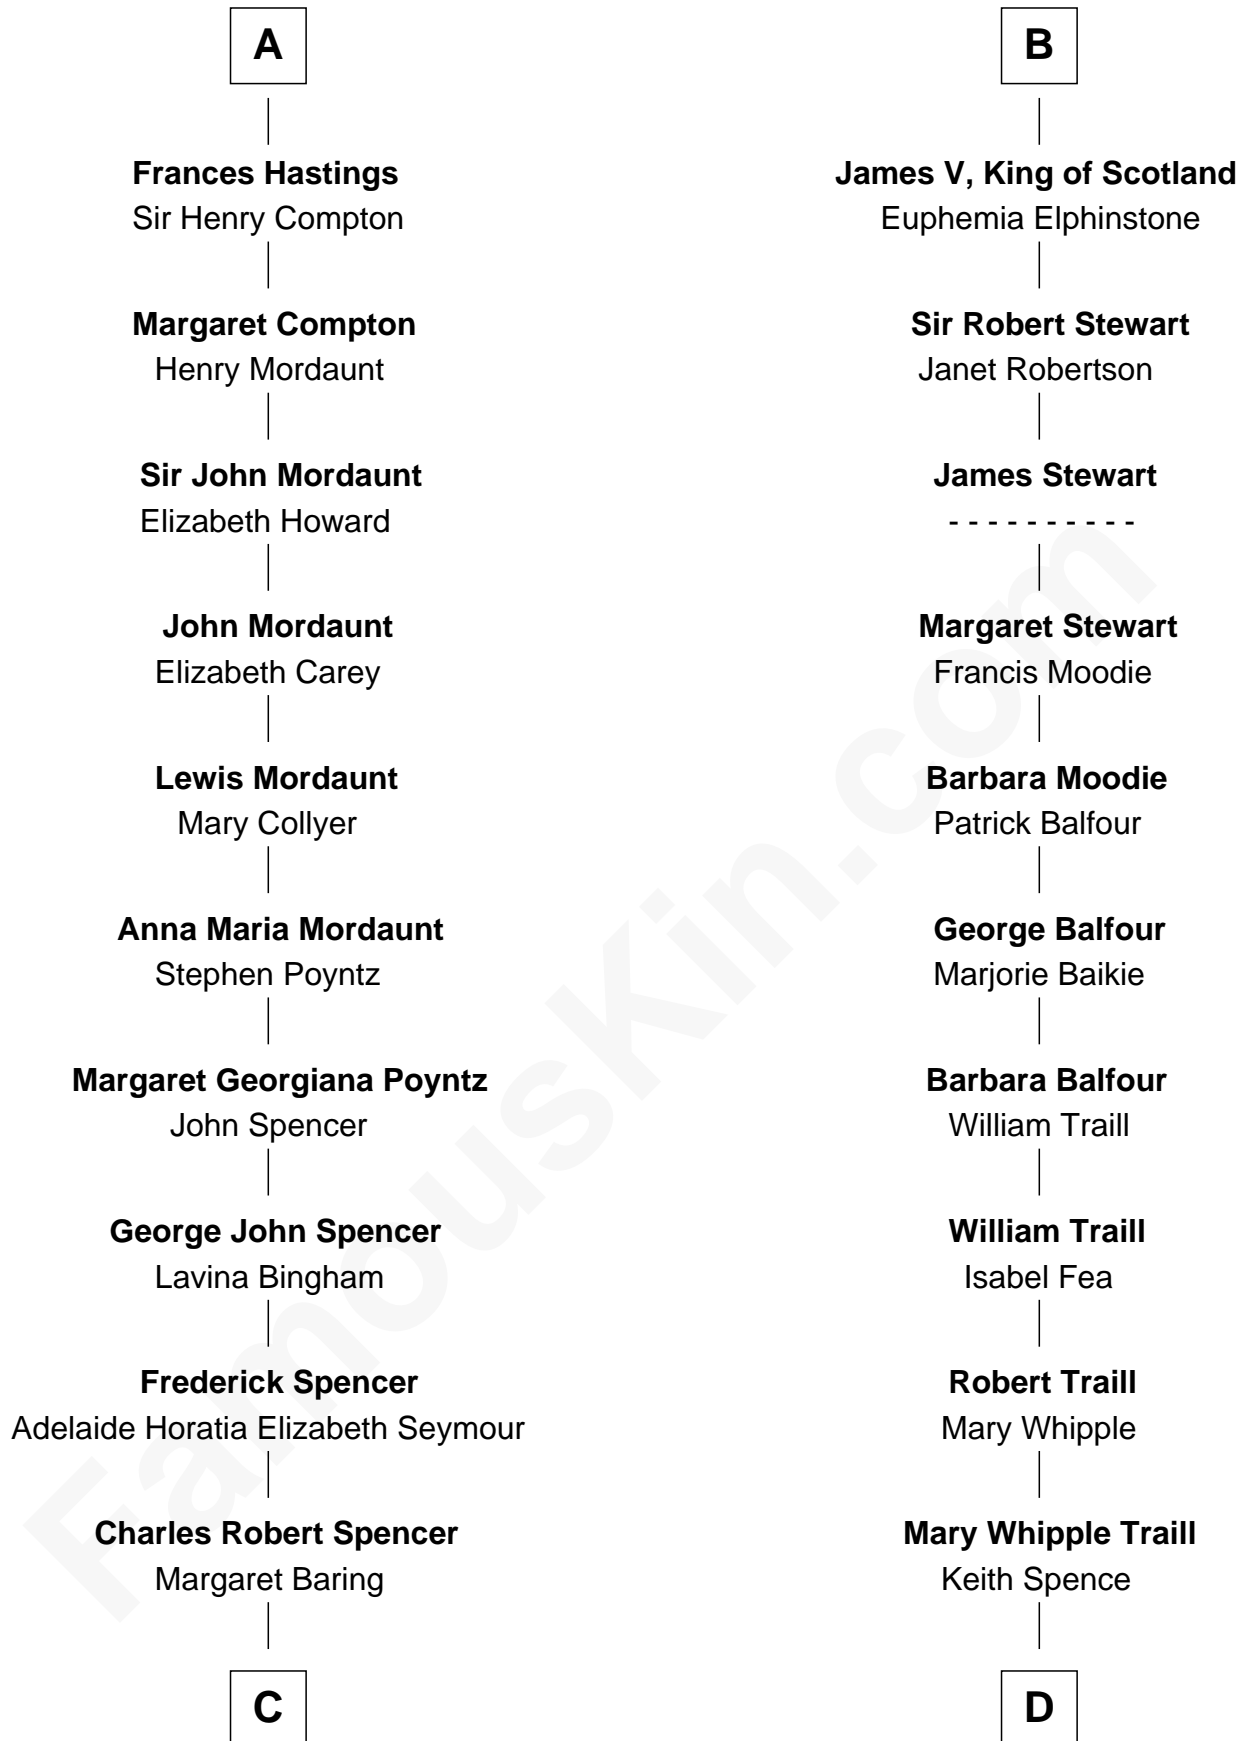

FamousKin.com

Relationship Chart of

Prince Harry

Duke of Sussex

18th cousin 2 times removed of

James Russell Lowell
American "Fireside" Poet

C

Albert Edward John Spencer
Cynthia Elinor Beatrix Hamilton

Edward John Spencer
Frances Ruth Burke Roche

Princess Diana Frances Spencer
Charles III, King of the United Kingdom

Prince Harry
Duke of Sussex

D

Harriet Brackett Spence
Rev. Charles Lowell

James Russell Lowell
American "Fireside" Poet