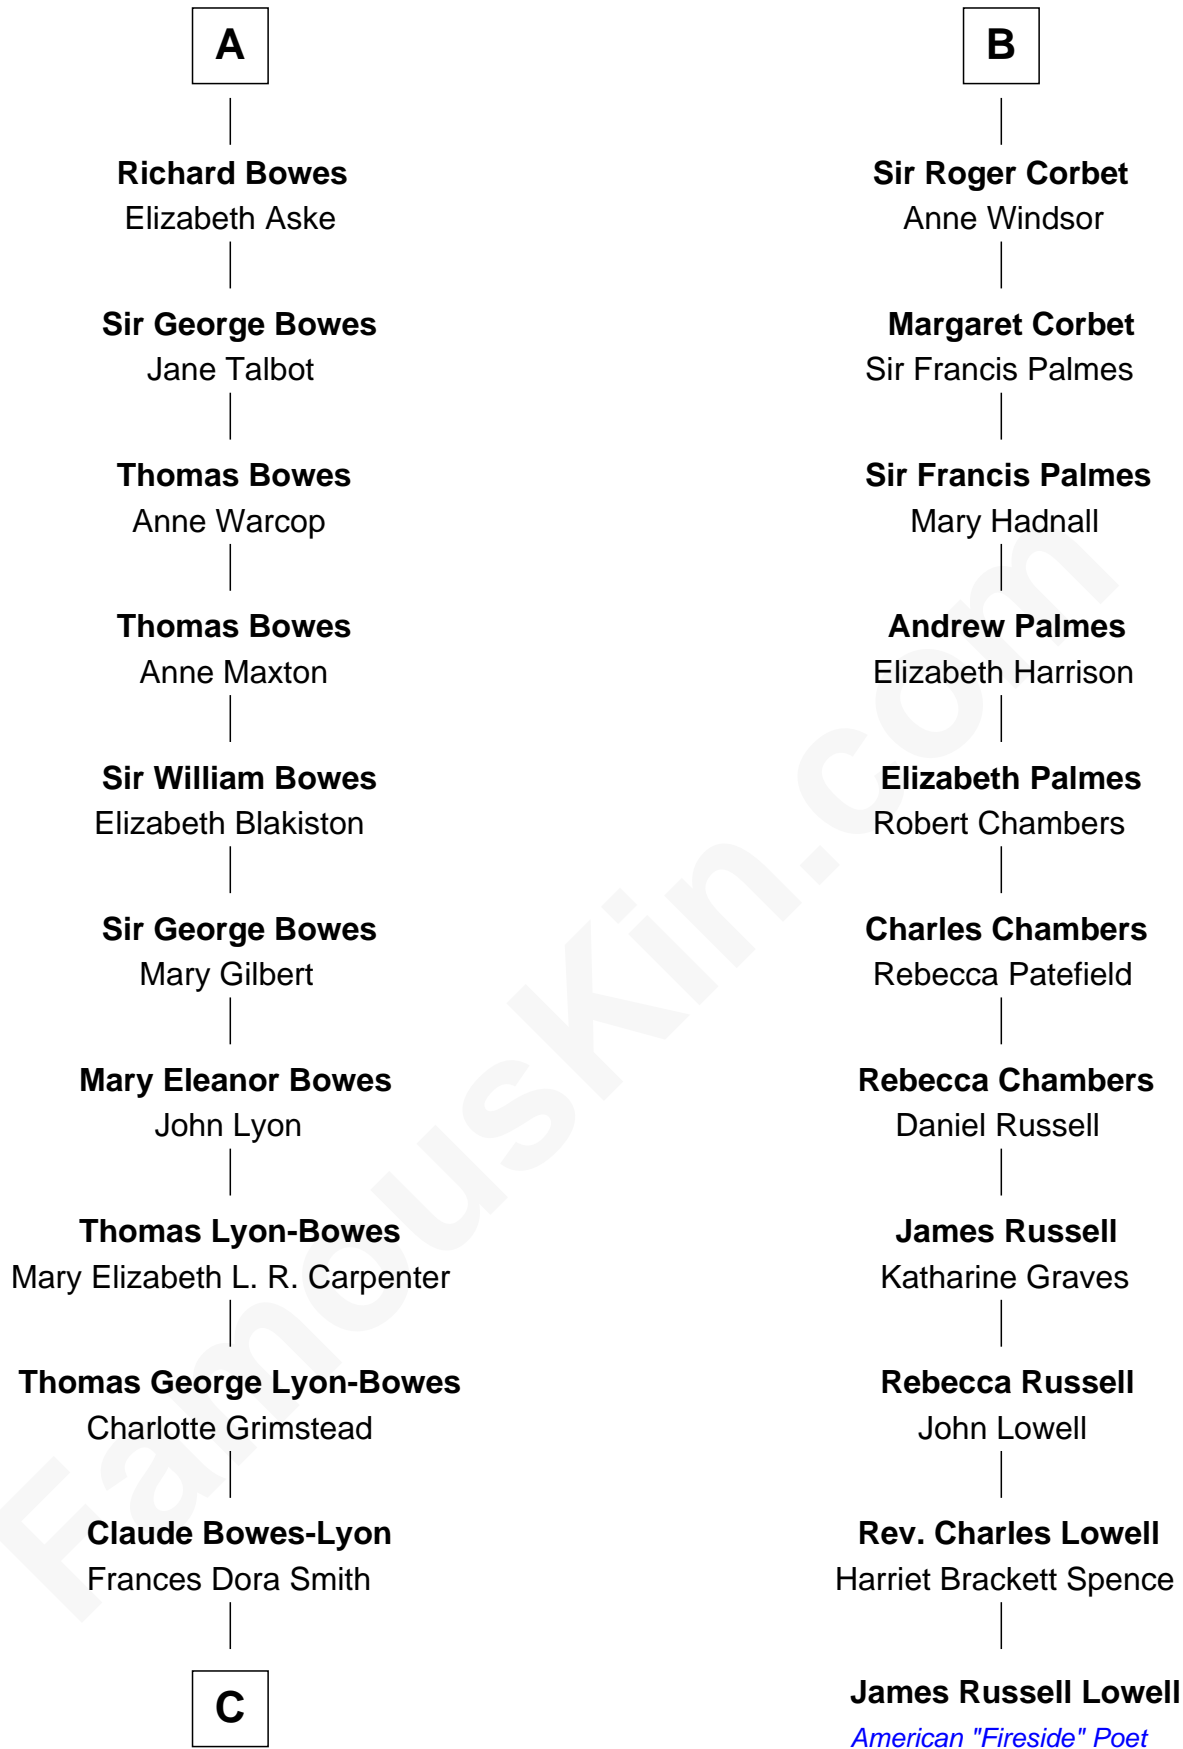

FamousKin.com Relationship Chart of

Prince Harry
Duke of Sussex

17th cousin 4 times removed of

James Russell Lowell
American "Fireside" Poet

C

Claude George Bowes-Lyon
Cecilia Nina Cavendish-Bentinck

Elizabeth Bowes-Lyon
George VI, King of the United Kingdom

Elizabeth II, Queen of the United Kingdom
Prince Philip of Edinburgh

Charles III, King of the United Kingdom
Princess Diana Frances Spencer

Prince Harry
Duke of Sussex

FamousKin.com