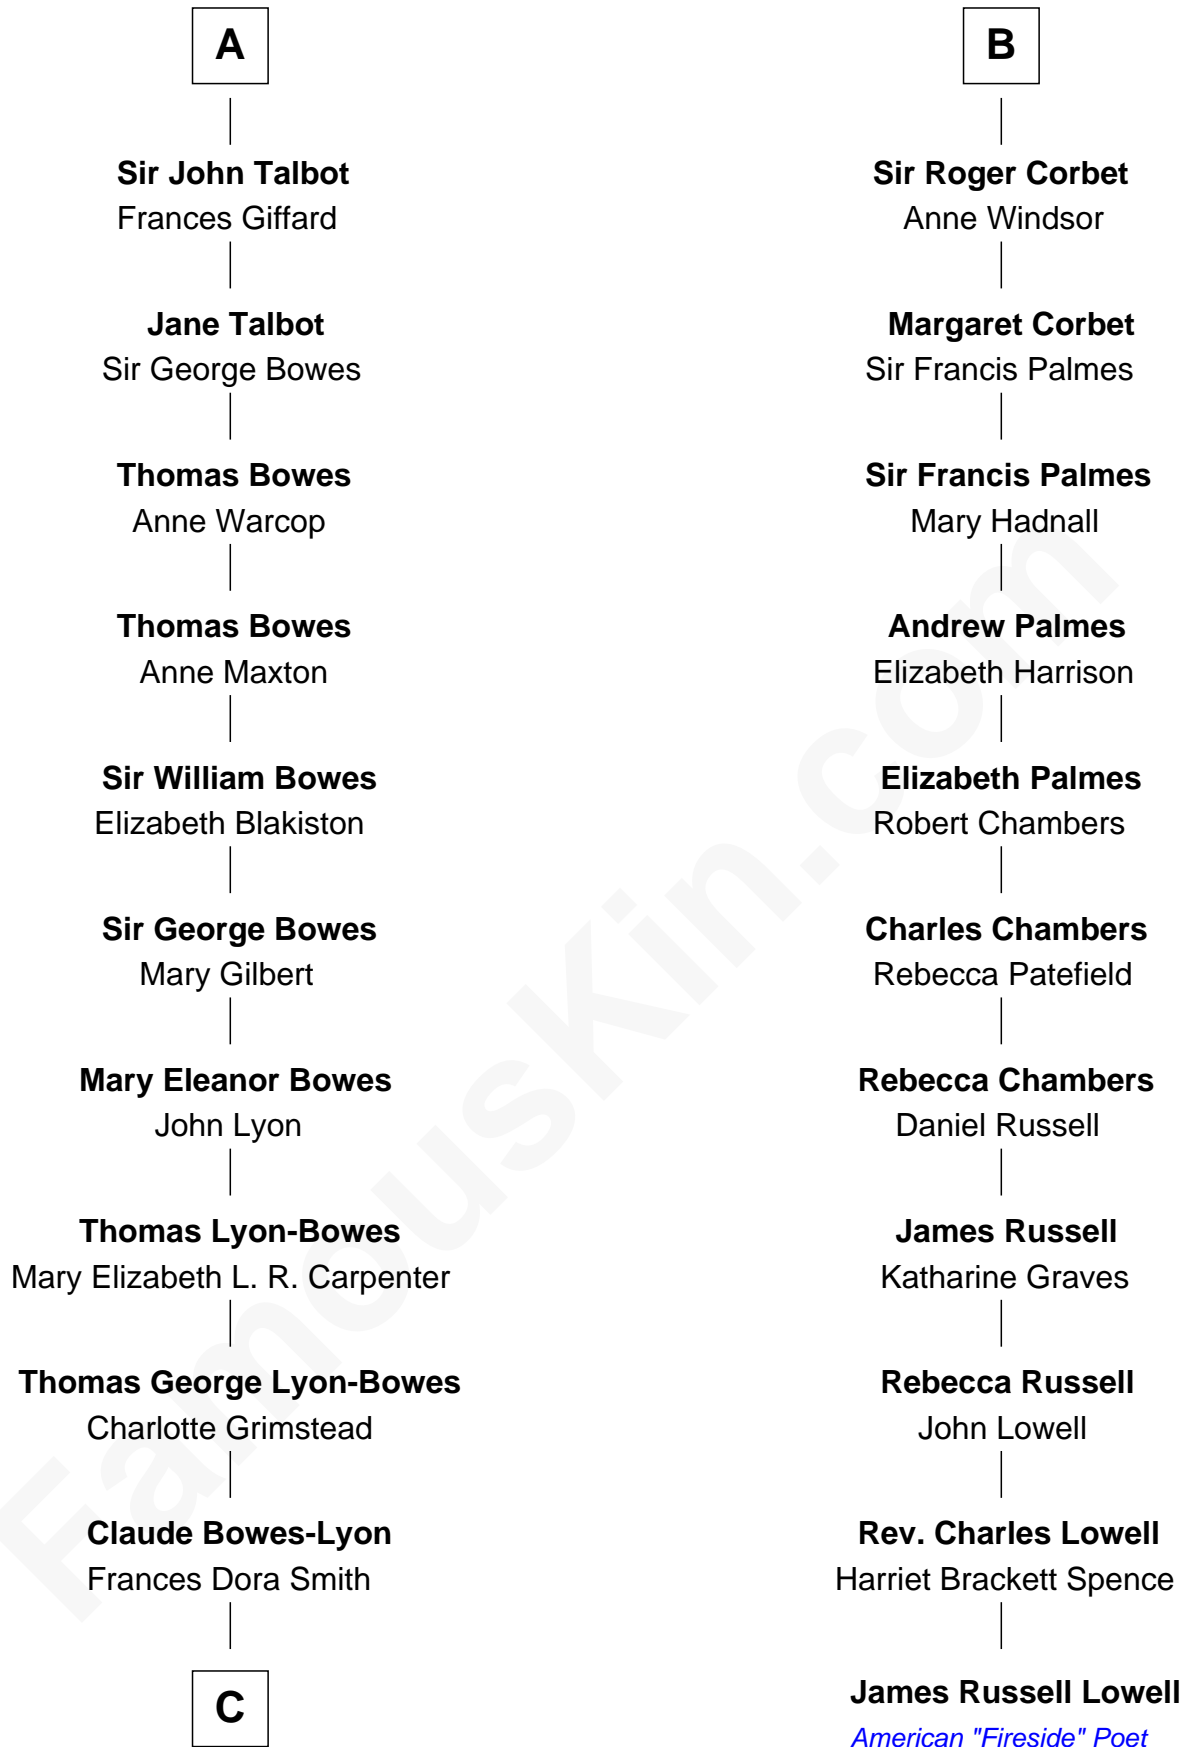

FamousKin.com

Relationship Chart of

Prince Harry

Duke of Sussex

17th cousin 4 times removed of

James Russell Lowell
American "Fireside" Poet

William de Ros
Maude de Vaux

Sir William de Ros
Margery de Badlesmere

Maud de Roos
John de Welles

Anne de Welles
James Butler

James Butler
Joan Beauchamp

Elizabeth Butler
John Talbot

Ann Talbot
Sir Henry Vernon

Elizabeth Vernon
Sir Robert Corbet

B

C