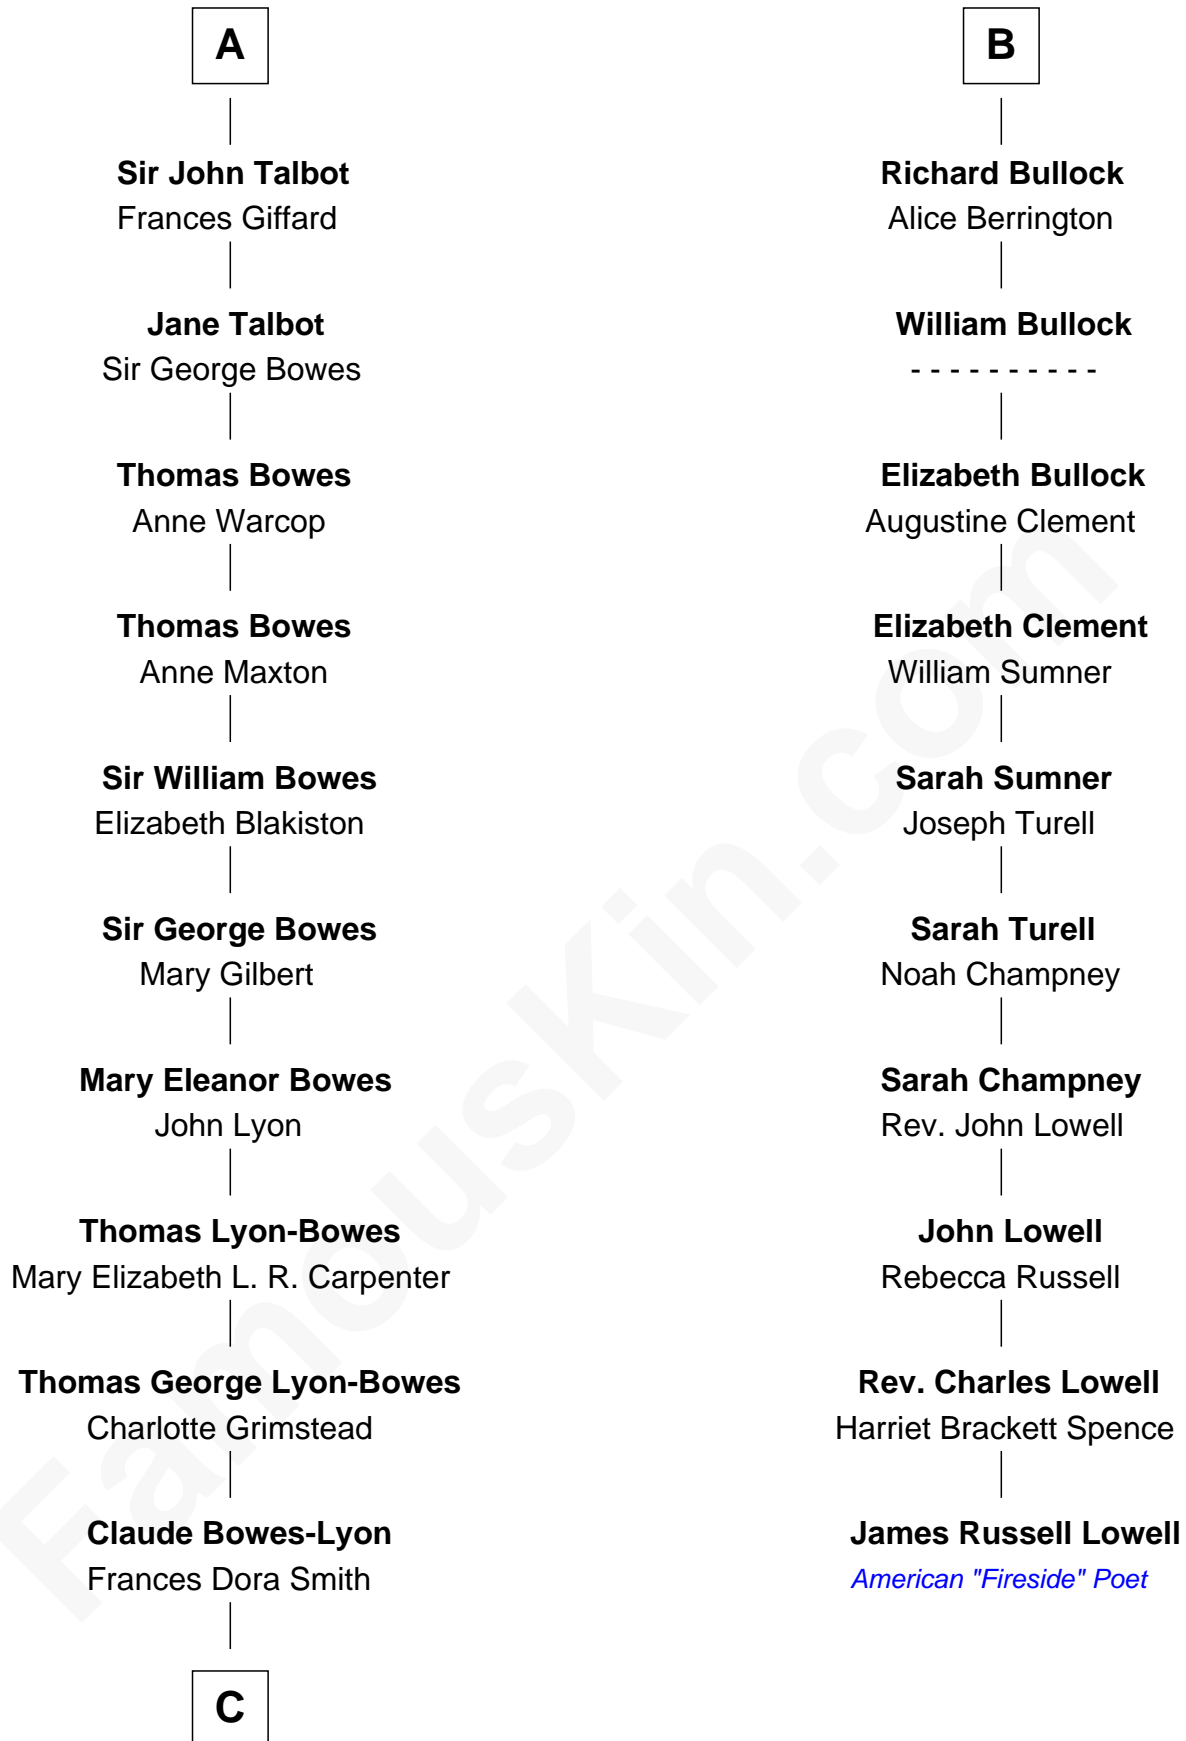

# FamousKin.com Relationship Chart of

**Prince Harry**  
*Duke of Sussex*

16th cousin 5 times removed of

**James Russell Lowell**  
*American "Fireside" Poet*

**Bartholomew de Badlesmere**  
Margaret de Clare

John de Vere

**Aubrey de Vere**

Alice FitzWalter

**Sir Richard de Vere**

Alice Sergeaux

**Sir John de Vere**

Elizabeth Howard

**Joan de Vere**

Sir William Norreys

**Margaret Norreys**

Gilbert Bullock

**Thomas Bullock**

Alice Kingsmill

**B**

**C**

**Claude George Bowes-Lyon**  
Cecilia Nina Cavendish-Bentinck

**Elizabeth Bowes-Lyon**  
George VI, King of the United Kingdom

**Elizabeth II, Queen of the United Kingdom**  
Prince Philip of Edinburgh

**Charles III, King of the United Kingdom**  
Princess Diana Frances Spencer