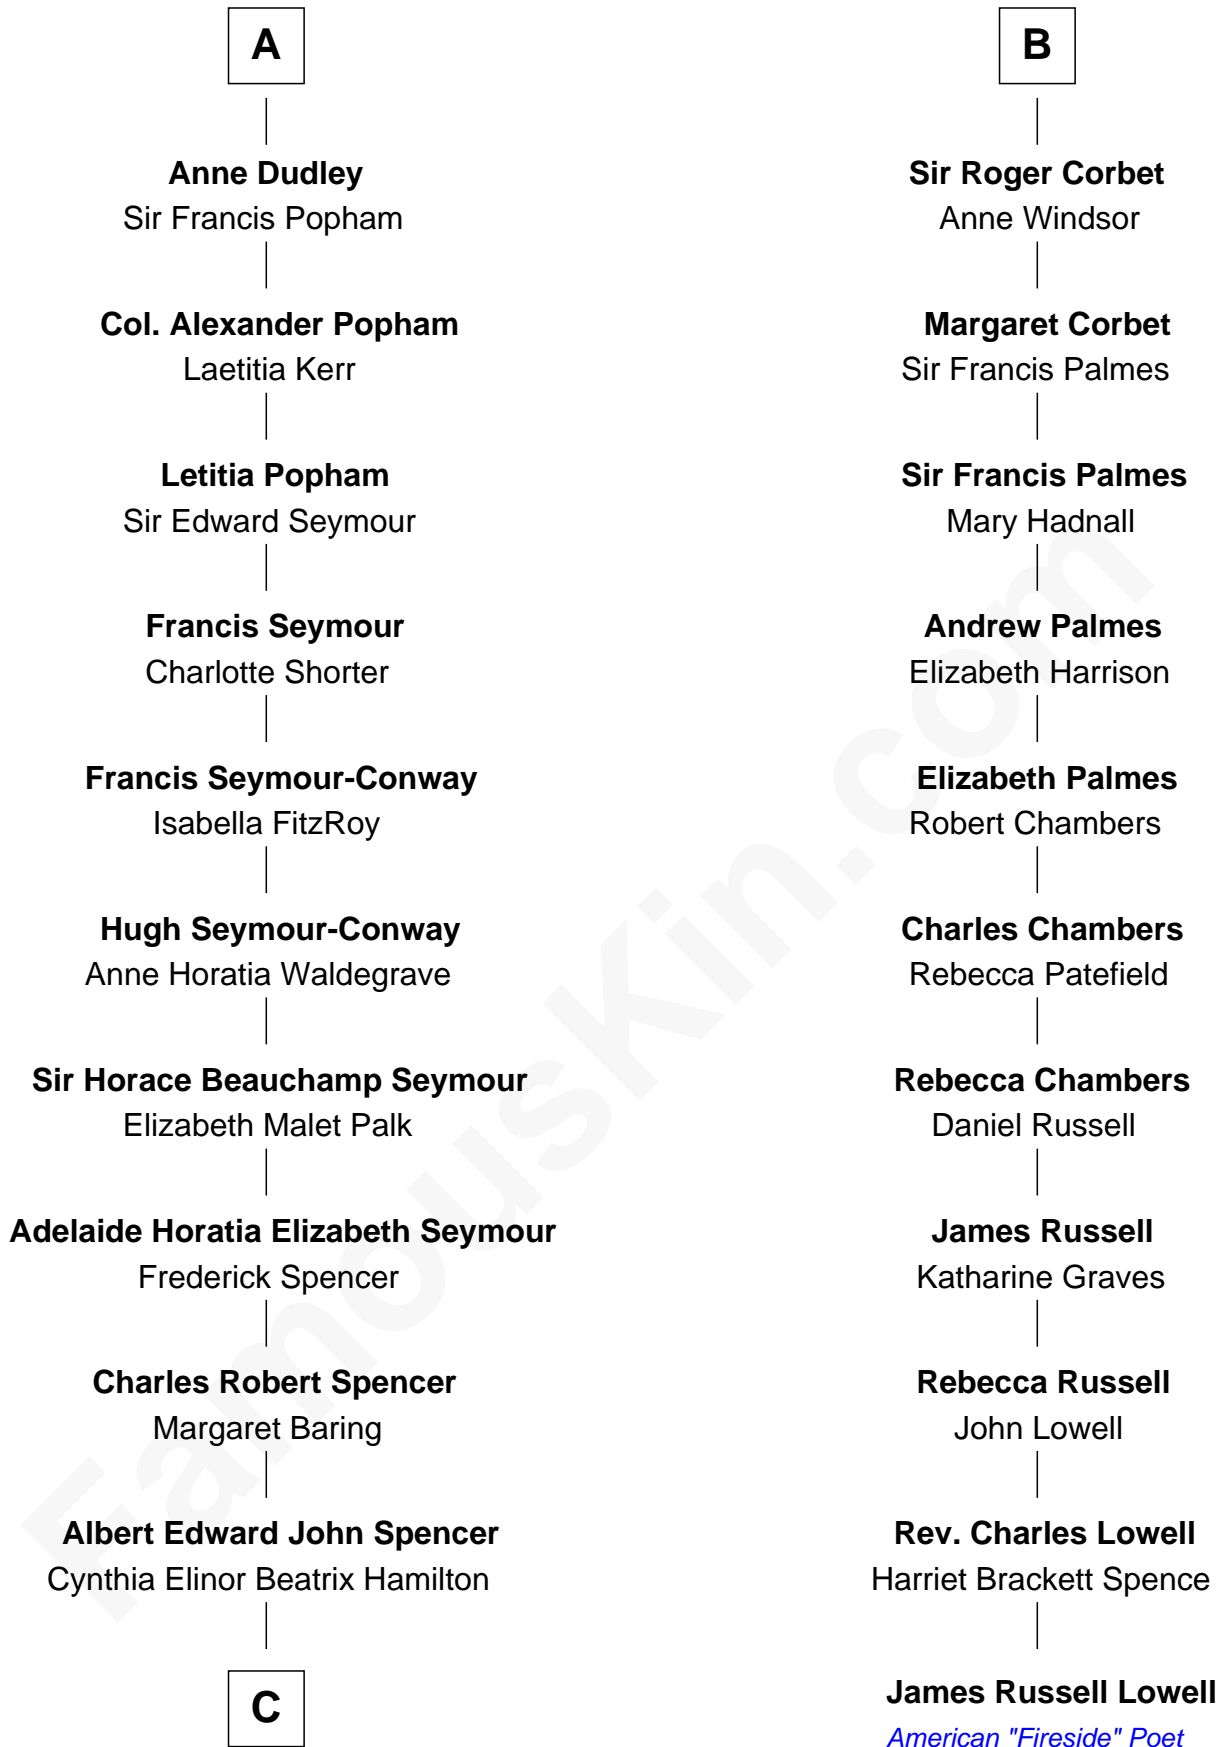

FamousKin.com Relationship Chart of

Prince Harry
Duke of Sussex

17th cousin 2 times removed of

James Russell Lowell
American "Fireside" Poet

Ralph de Stafford
Margaret de Audley

Sir Hugh de Stafford
Philippa de Beauchamp

Sir William Ferrers
Elizabeth Belknap

Matilda Clifford
Sir Edmund Sutton

Anne Ferrers
Sir Walter Devereux

Thomas Dudley
Grace Threlkeld

Elizabeth Devereux
Sir Richard Corbet

John Dudley
Elizabeth Gardiner

Sir Robert Corbet
Elizabeth Vernon

A

B

C

—
Edward John Spencer
Frances Ruth Burke Roche

—
Princess Diana Frances Spencer
Charles III, King of the United Kingdom

—
Prince Harry
Duke of Sussex

FamousKin.com