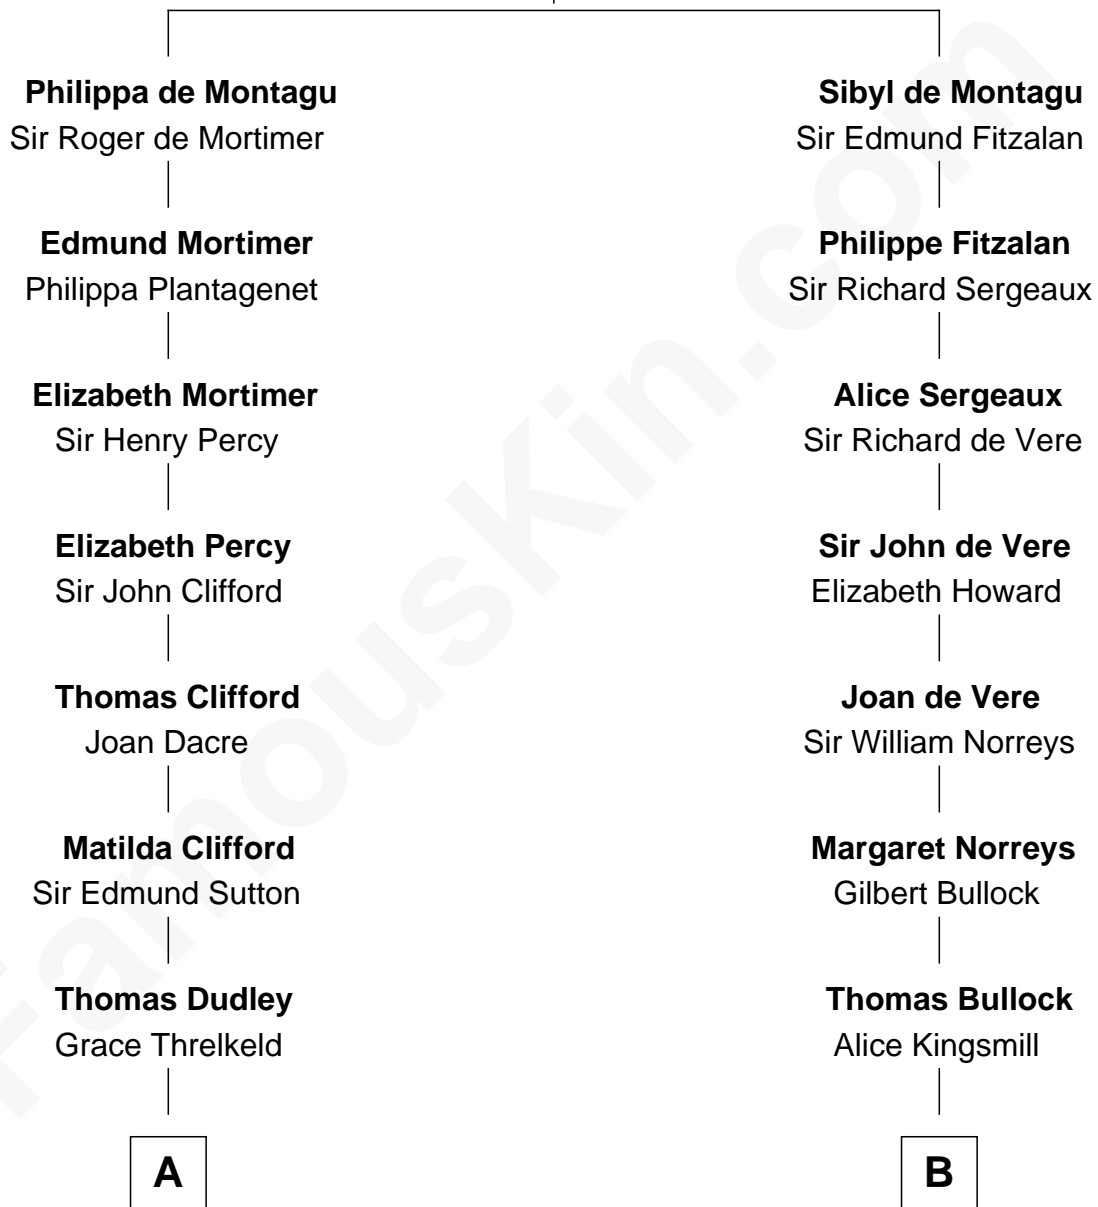

FamousKin.com Relationship Chart of

Prince Harry
Duke of Sussex

16th cousin 4 times removed of

James Russell Lowell
American "Fireside" Poet

William de Montagu
Katherine de Grandison

C

—
Albert Edward John Spencer

Cynthia Elinor Beatrix Hamilton

—
Edward John Spencer

Frances Ruth Burke Roche

—
Princess Diana Frances Spencer

Charles III, King of the United Kingdom

—
Prince Harry

Duke of Sussex

FamousKin.com