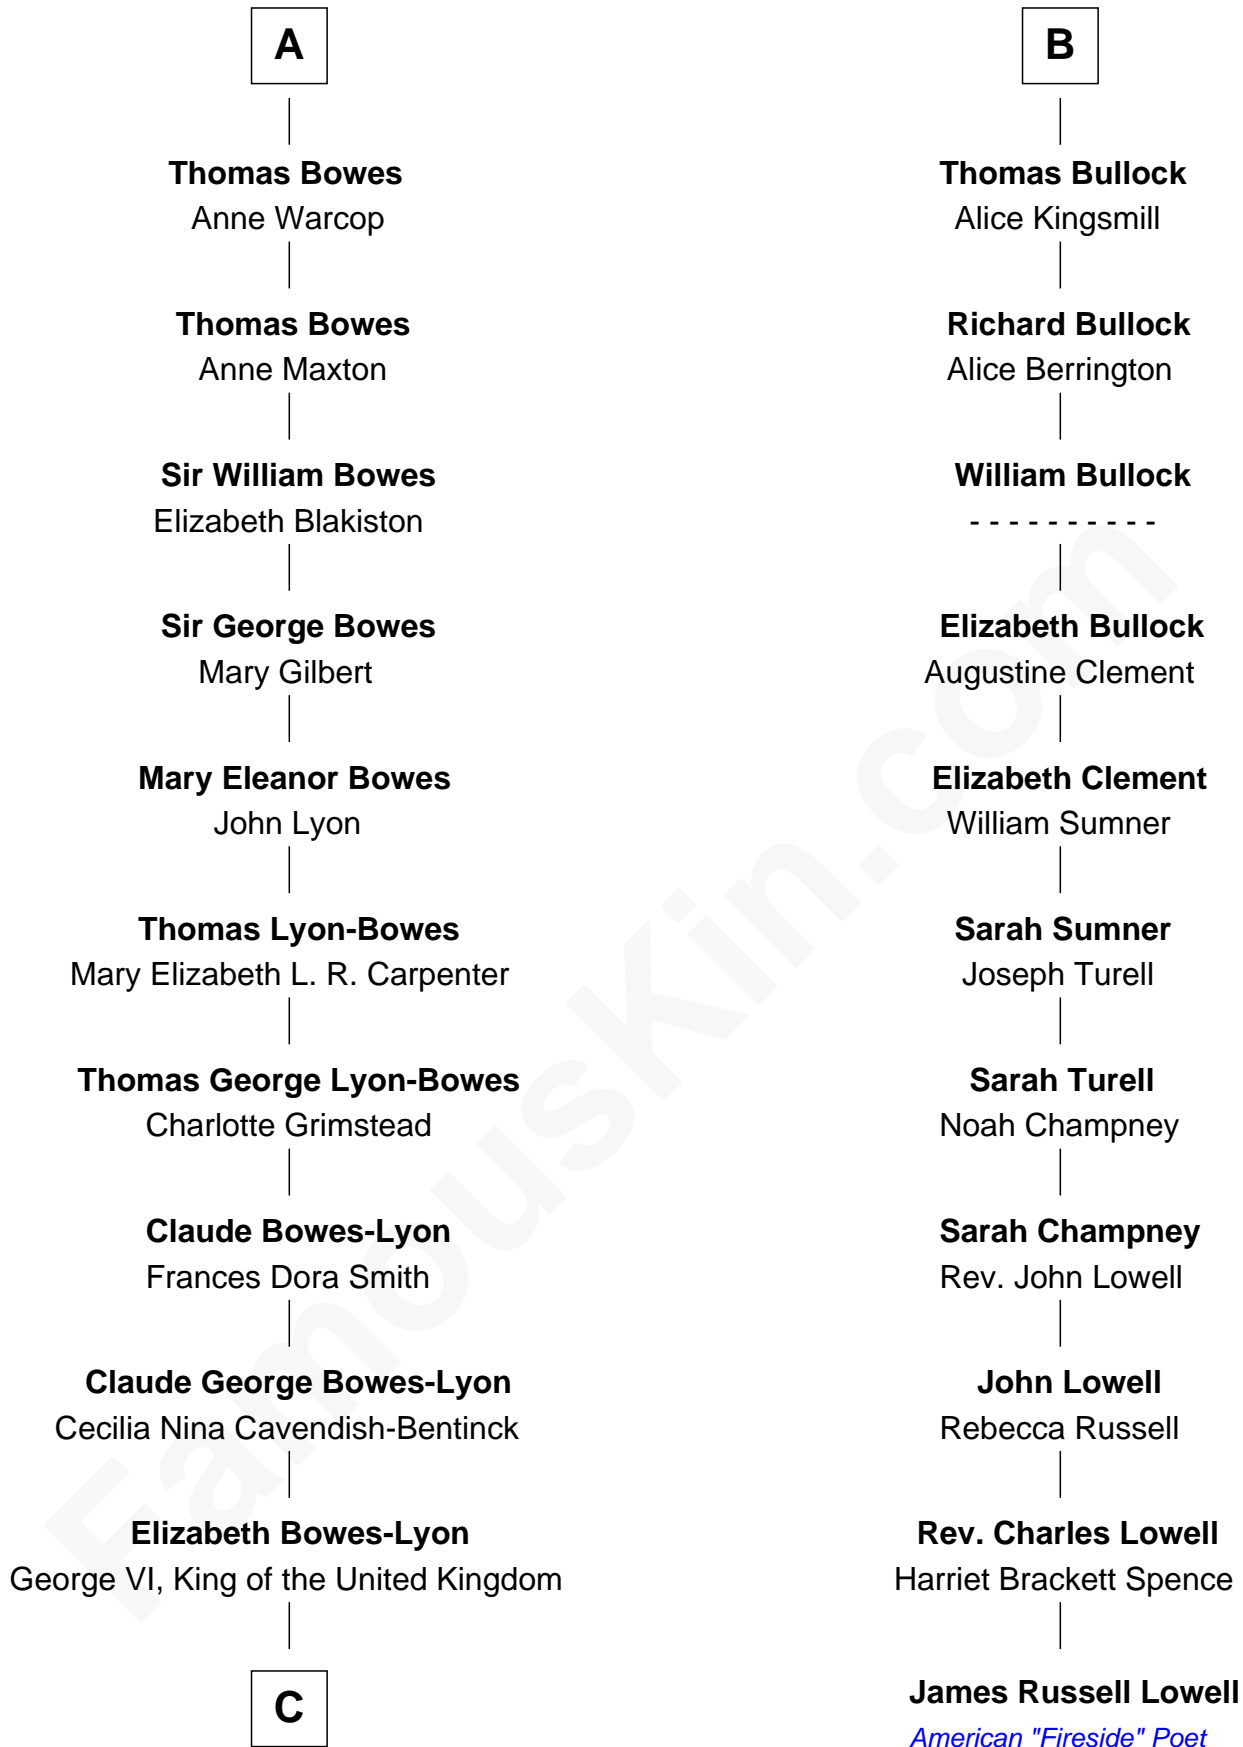

FamousKin.com

Relationship Chart of

Prince Harry

Duke of Sussex

17th cousin 2 times removed of

James Russell Lowell
American "Fireside" Poet

C

Elizabeth II, Queen of the United Kingdom

Prince Philip of Edinburgh

Charles III, King of the United Kingdom

Princess Diana Frances Spencer

Prince Harry

Duke of Sussex

FamousKin.com