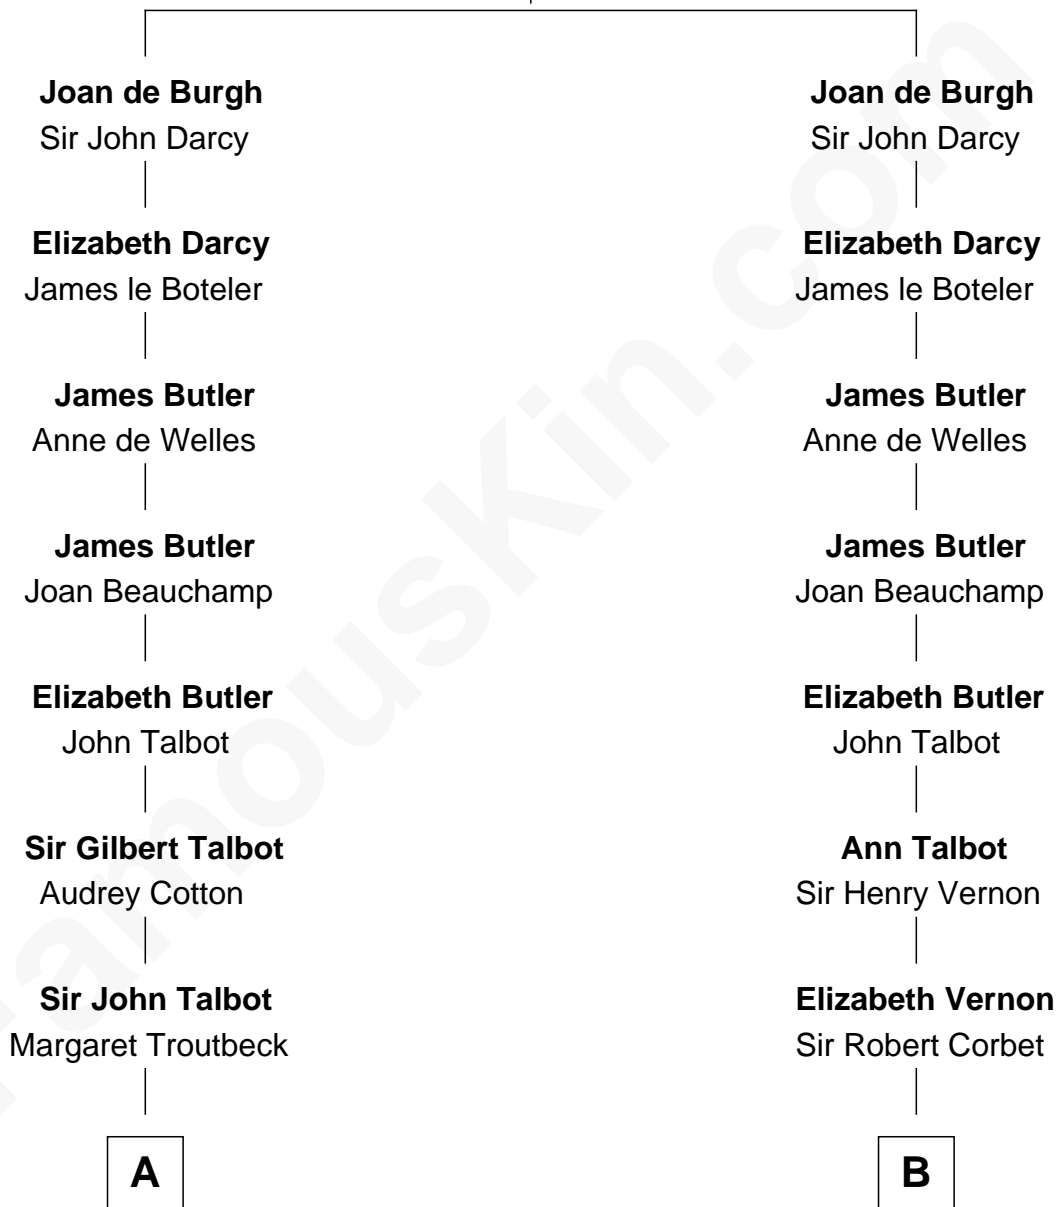

FamousKin.com Relationship Chart of

Prince Harry
Duke of Sussex

17th cousin 4 times removed of

James Russell Lowell
American "Fireside" Poet

Sir Richard de Burgh
Margaret - - - - -

C

Claude George Bowes-Lyon
Cecilia Nina Cavendish-Bentinck

Elizabeth Bowes-Lyon
George VI, King of the United Kingdom

Elizabeth II, Queen of the United Kingdom
Prince Philip of Edinburgh

Charles III, King of the United Kingdom
Princess Diana Frances Spencer

Prince Harry
Duke of Sussex