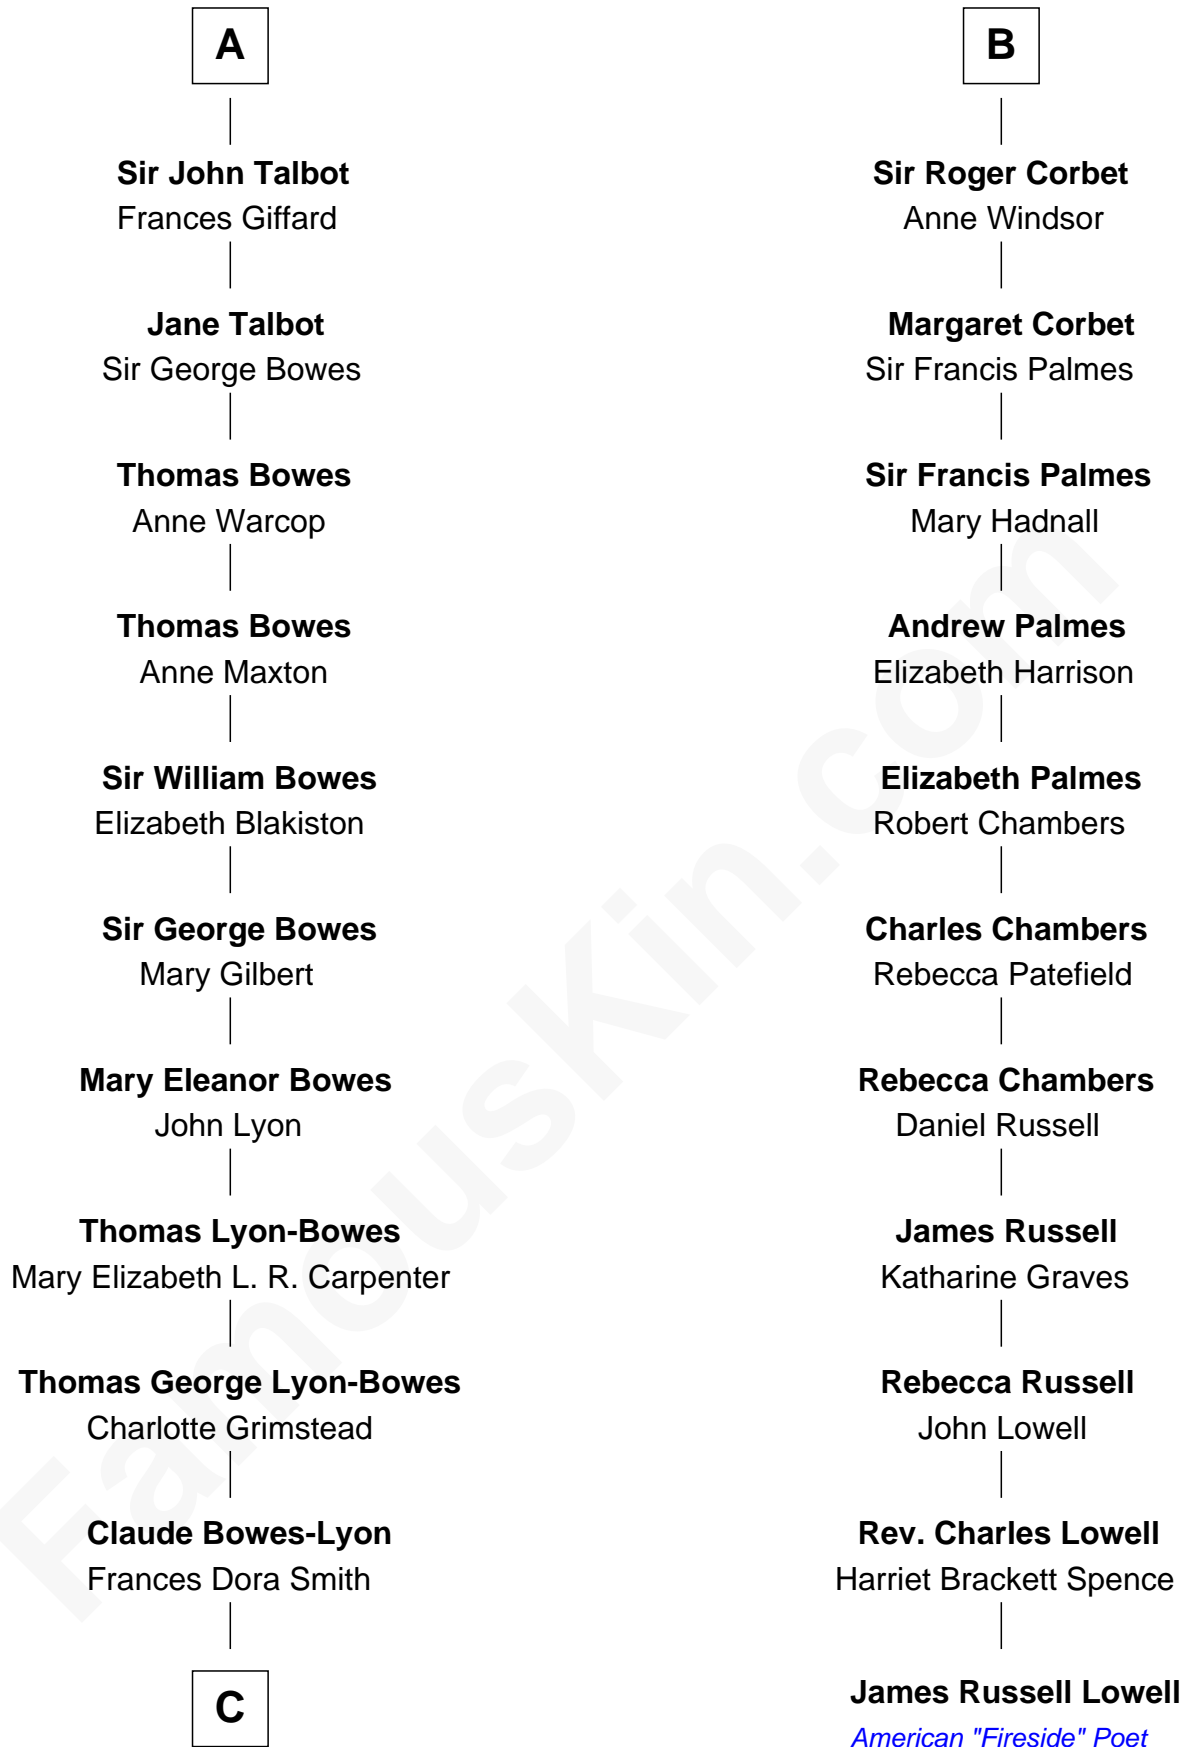

FamousKin.com Relationship Chart of

Prince Harry
Duke of Sussex

17th cousin 4 times removed of

James Russell Lowell
American "Fireside" Poet

Sir Richard de Burgh
Margaret - - - - -

C

Claude George Bowes-Lyon
Cecilia Nina Cavendish-Bentinck

Elizabeth Bowes-Lyon
George VI, King of the United Kingdom

Elizabeth II, Queen of the United Kingdom
Prince Philip of Edinburgh

Charles III, King of the United Kingdom
Princess Diana Frances Spencer

Prince Harry
Duke of Sussex