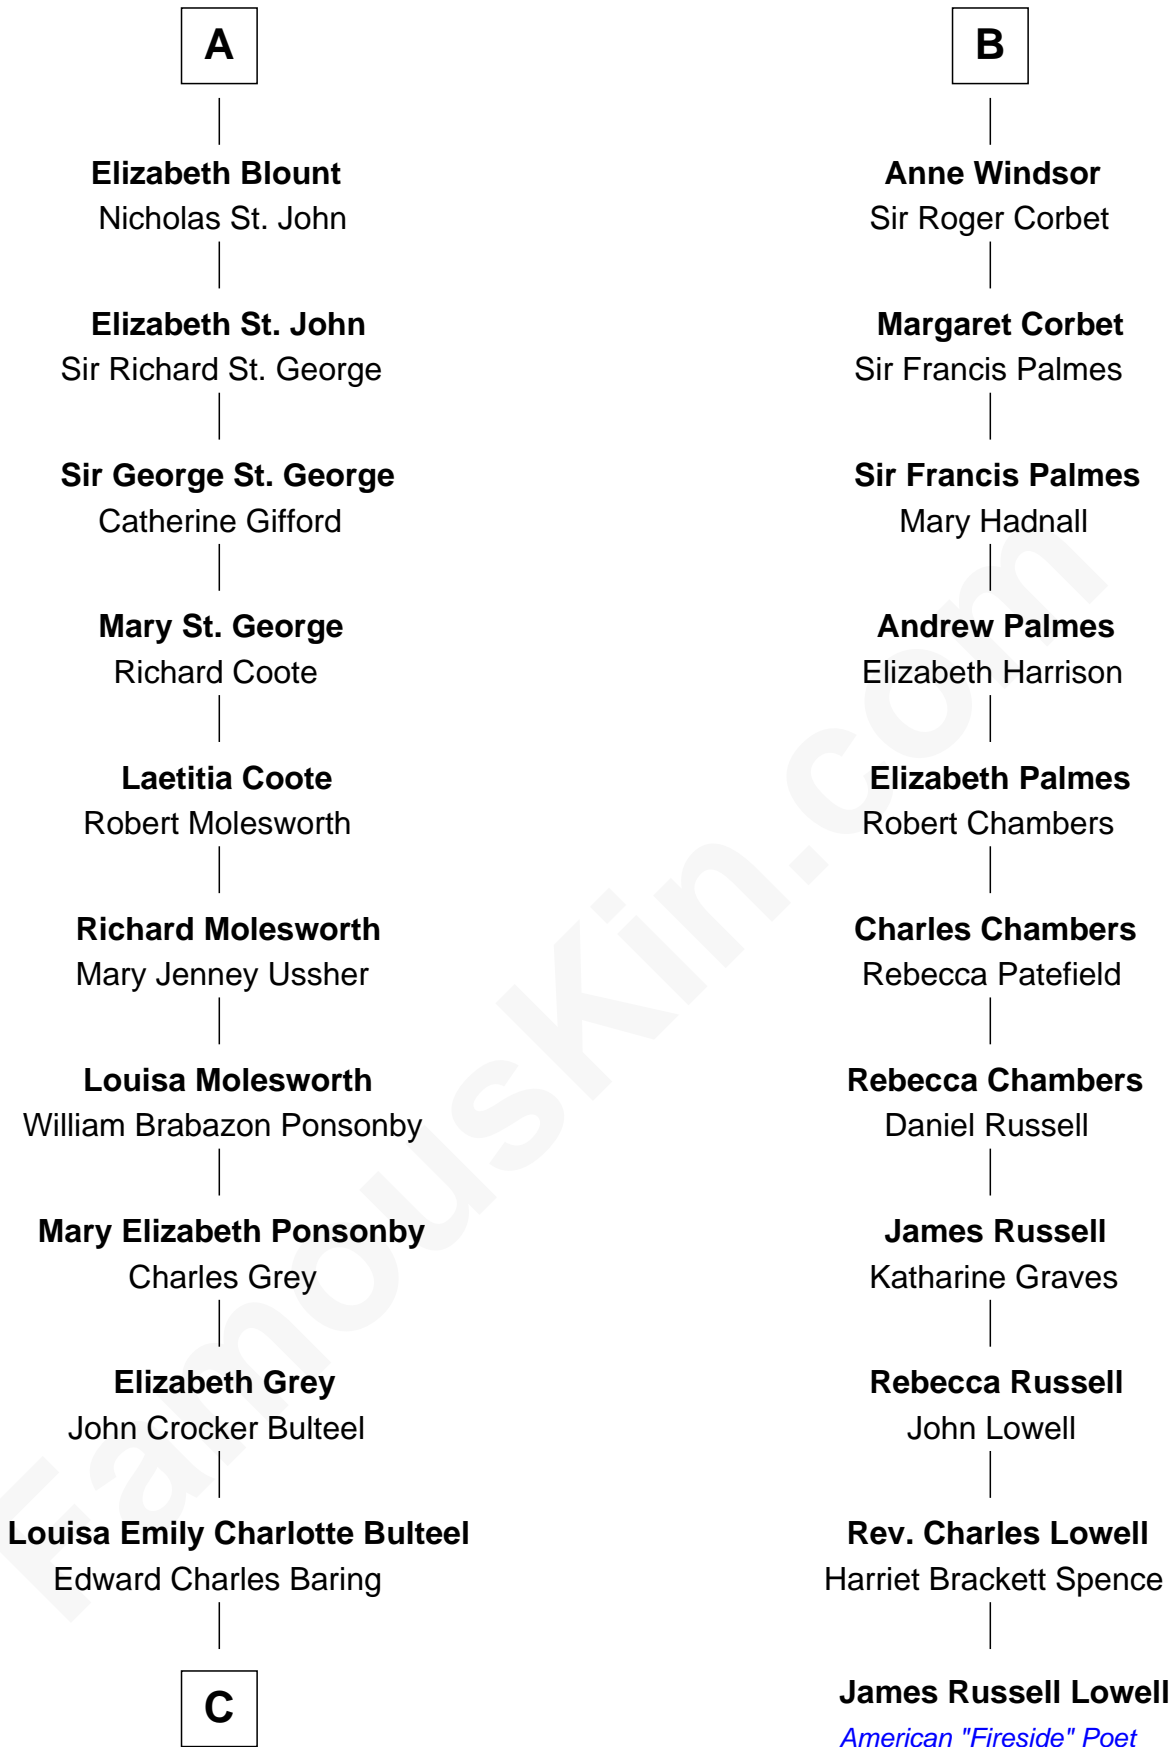

# FamousKin.com Relationship Chart of

**Prince Harry**  
*Duke of Sussex*

17th cousin 4 times removed of

**James Russell Lowell**  
*American "Fireside" Poet*

**Sir Thomas de Swynnerton**

**C**

—  
**Margaret Baring**

Charles Robert Spencer

—  
**Albert Edward John Spencer**

Cynthia Elinor Beatrix Hamilton

—  
**Edward John Spencer**

Frances Ruth Burke Roche

—  
**Princess Diana Frances Spencer**

Charles III, King of the United Kingdom

—  
**Prince Harry**

*Duke of Sussex*

FamousKin.com