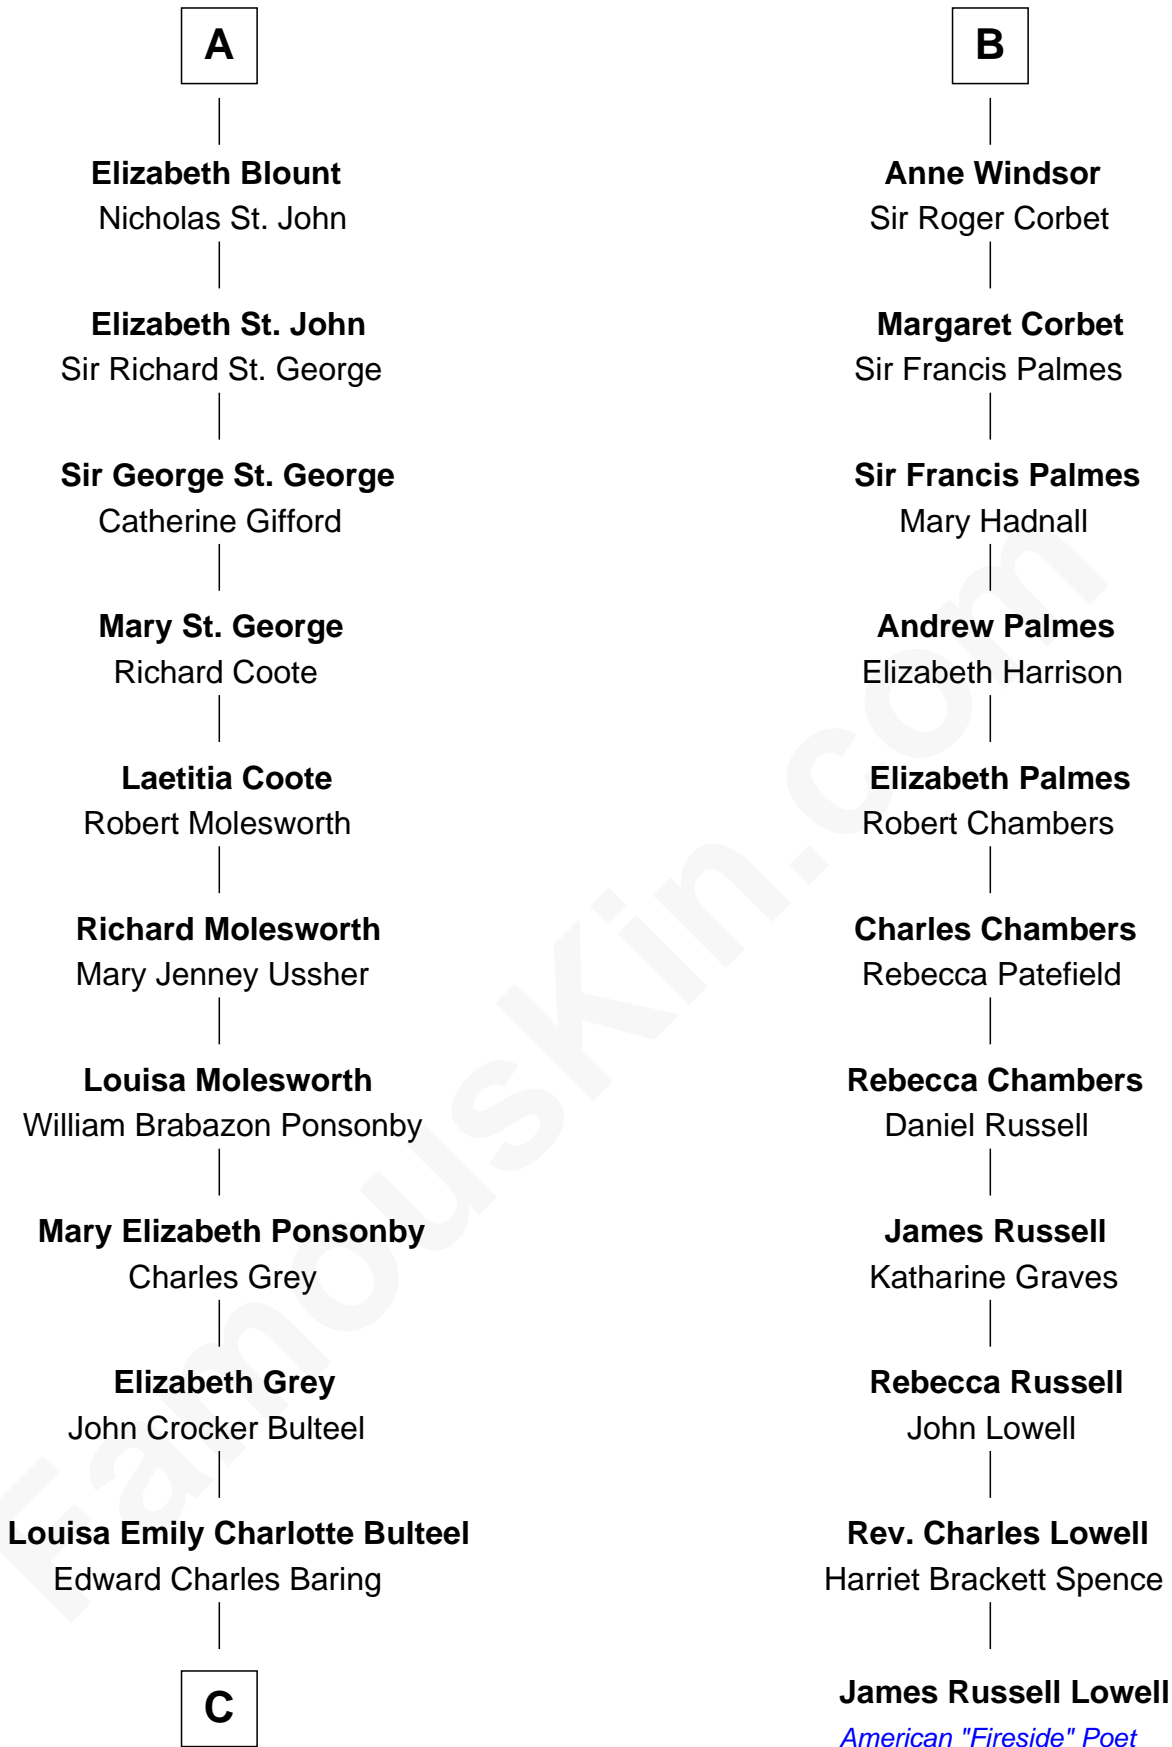

FamousKin.com Relationship Chart of

Prince Harry
Duke of Sussex

17th cousin 4 times removed of

James Russell Lowell
American "Fireside" Poet

Sir Geoffrey de Gresley
Margaret Gernon

Sir John de Gresley
Alice de Swynnerton

Sir John de Gresley
Alice de Swynnerton

Sir Nicholas de Gresley
Thomasine de Wastneys

Sir Nicholas de Gresley
Thomasine de Wastneys

Sir Thomas de Gresley
Margaret Walsh

Sir Thomas de Gresley
Margaret Walsh

Margaret de Gresley
Sir Thomas Blount

Margaret de Gresley
Sir Thomas Blount

Sir Thomas Blount
Catherine Clifton

Sir Walter Blount
Helena Byron

Richard Blount
Dorothy Delaford

Sir William Blount
Margaret Echyngnam

Sir Richard Blount
Elizabeth Lister

Elizabeth Blount
Sir Andrews de Windsor

A

B

C

—
Margaret Baring

Charles Robert Spencer

—
Albert Edward John Spencer