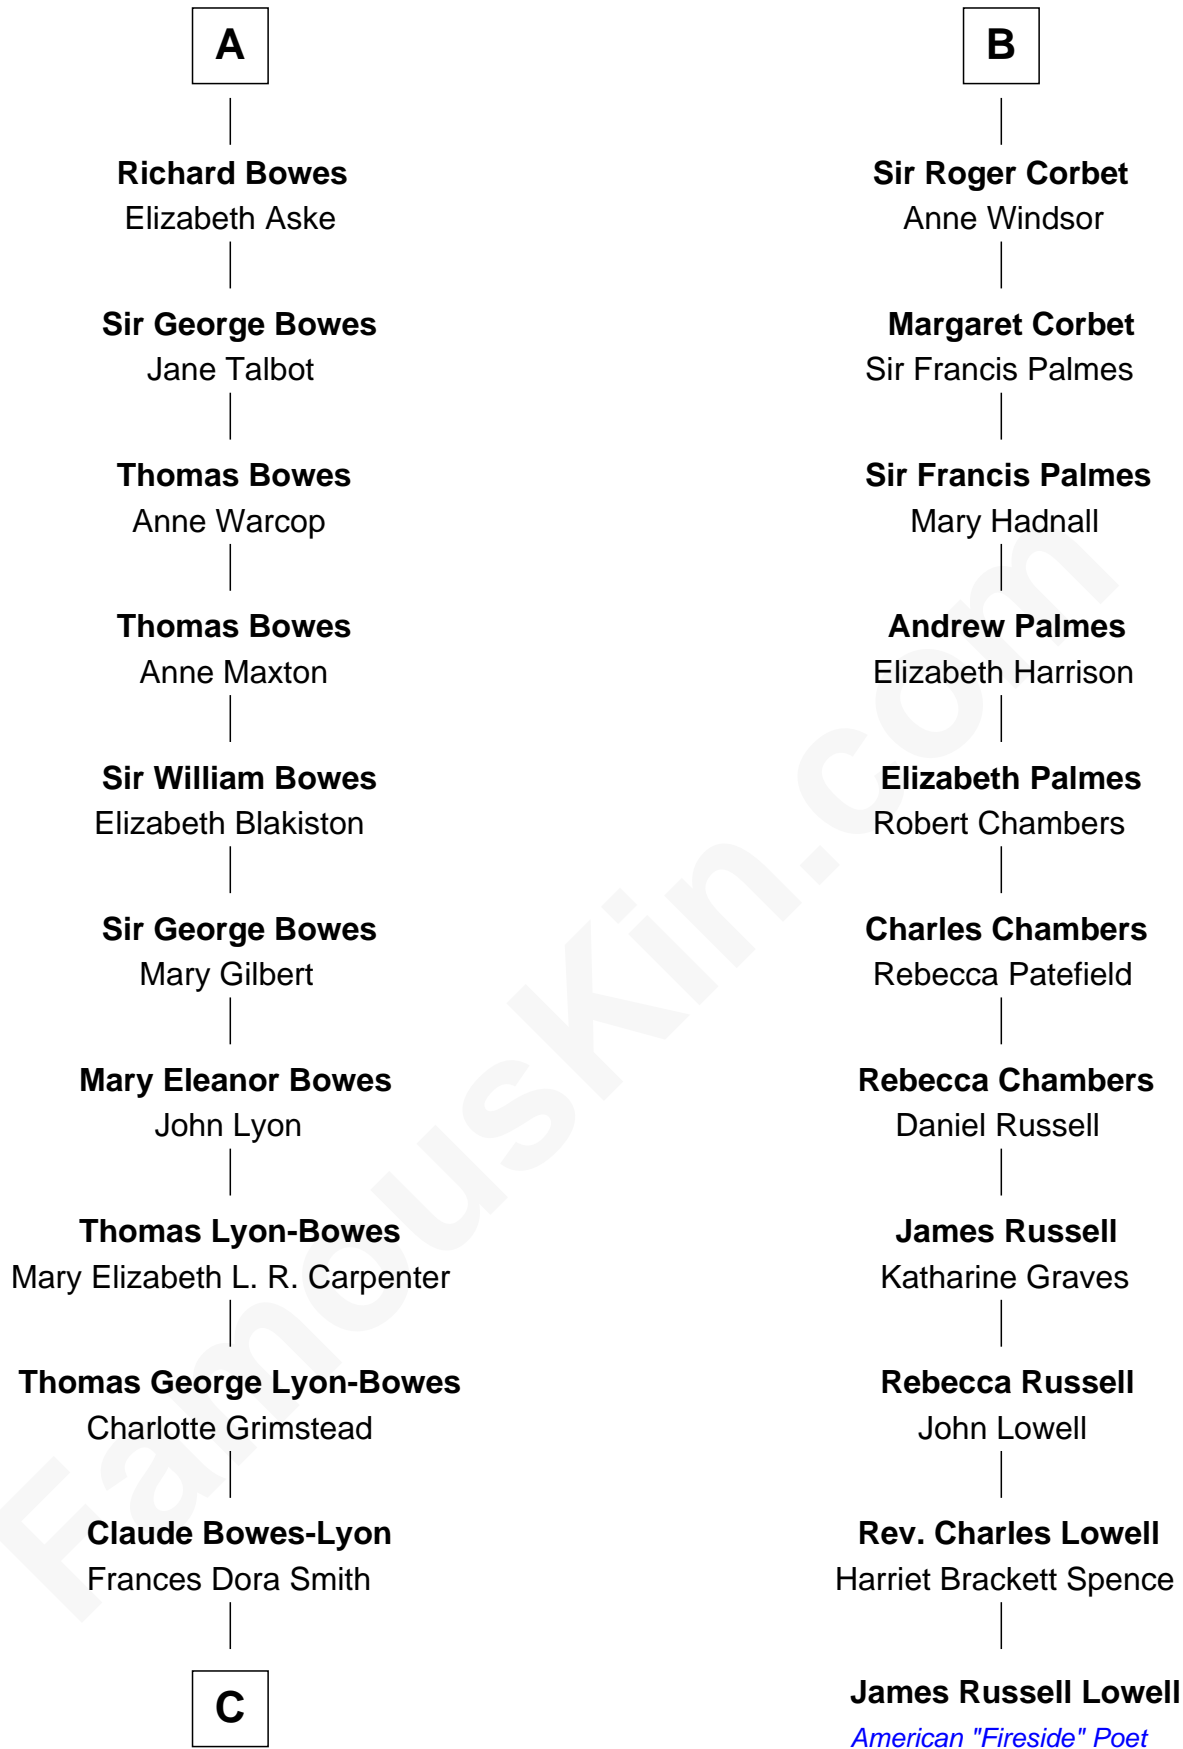

FamousKin.com Relationship Chart of

Prince Harry

Duke of Sussex

17th cousin 4 times removed of

James Russell Lowell

American "Fireside" Poet

Ralph VII de Toeni

Mary - - - - -

C

Claude George Bowes-Lyon
Cecilia Nina Cavendish-Bentinck

Elizabeth Bowes-Lyon
George VI, King of the United Kingdom

Elizabeth II, Queen of the United Kingdom
Prince Philip of Edinburgh

Charles III, King of the United Kingdom
Princess Diana Frances Spencer