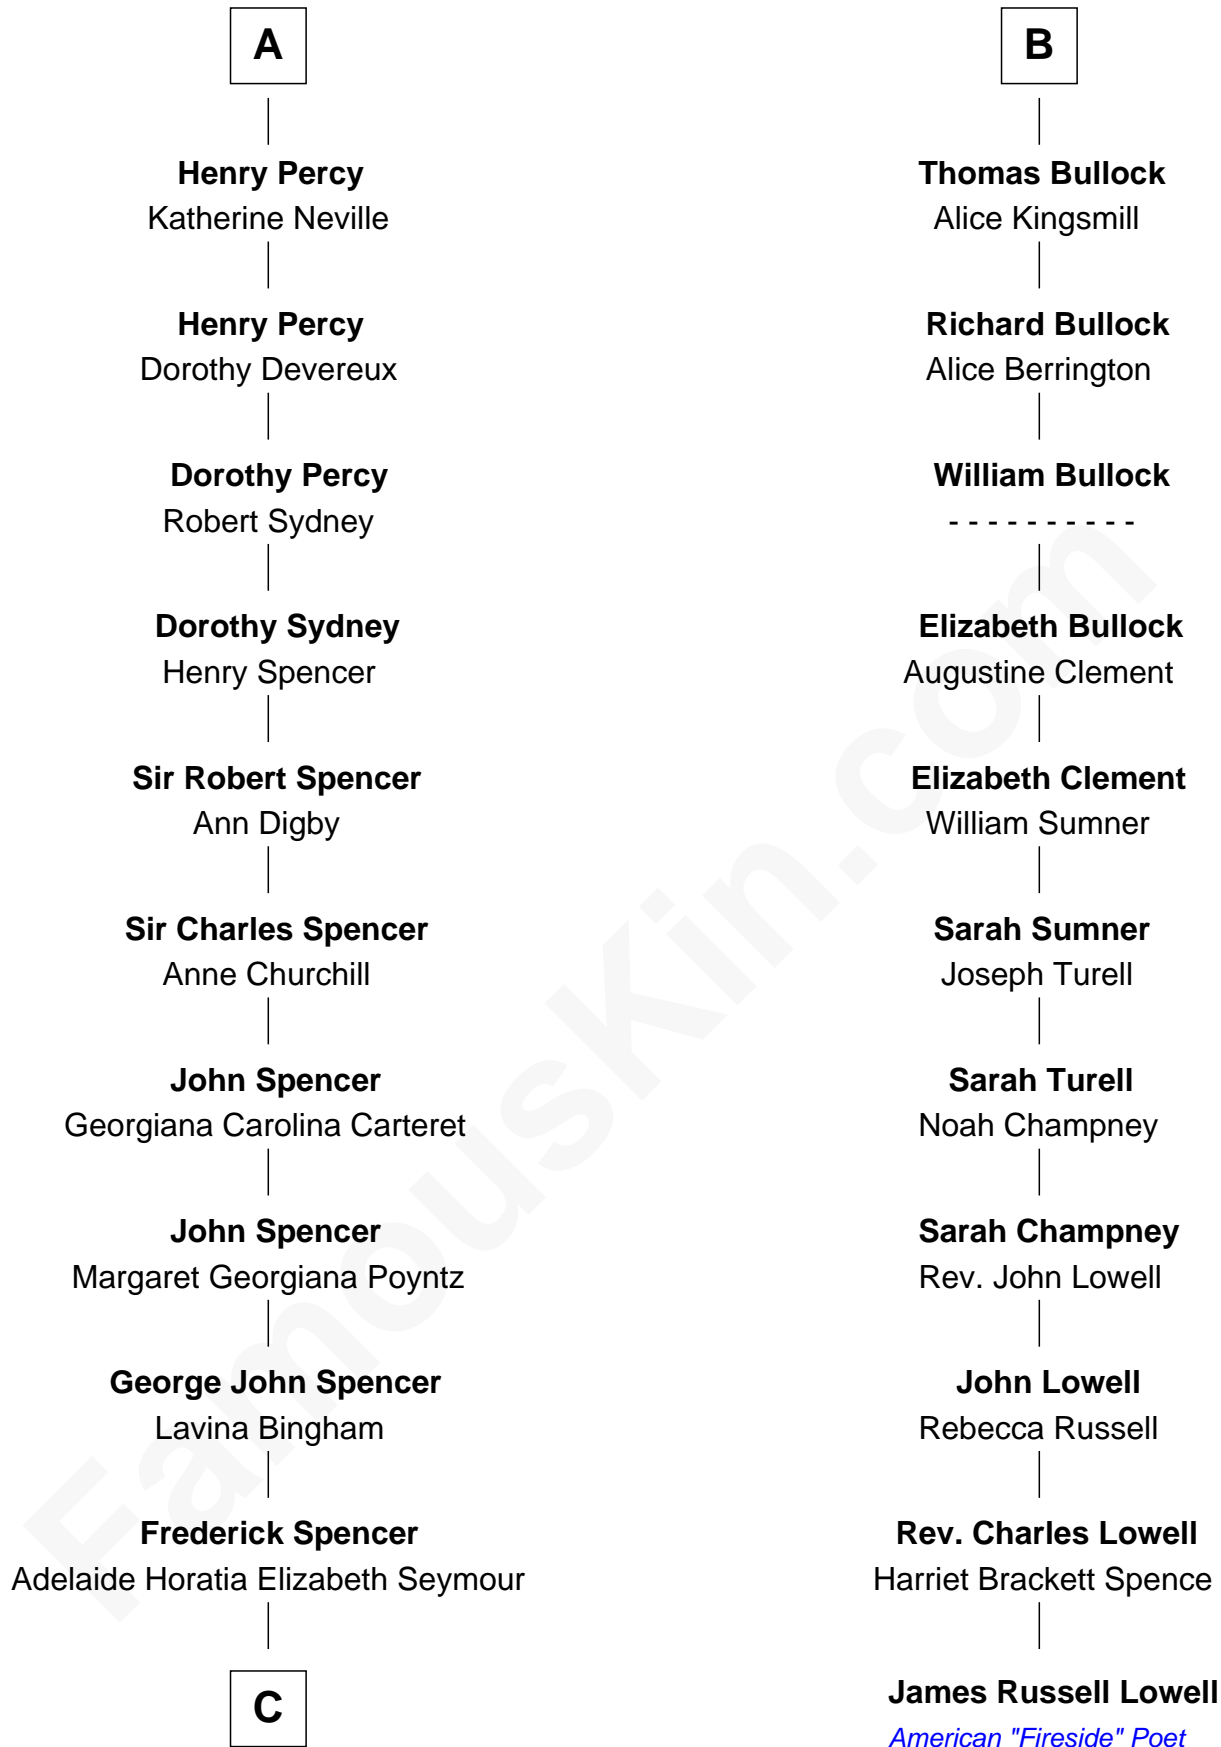

FamousKin.com Relationship Chart of

Prince Harry
Duke of Sussex

17th cousin 4 times removed of

James Russell Lowell
American "Fireside" Poet

Hugh le Despencer
Eleanor de Clare

Elizabeth le Despencer
Maurice de Berkeley

Thomas de Berkeley
Margaret de Lisle

Elizabeth de Berkeley
Richard de Beauchamp

Eleanor Beauchamp
Edmund Beaufort

Eleanor Beaufort
Sir Robert Spencer

Catherine Spencer
Henry Algernon Percy

Sir Thomas Percy
Eleanor Harbottle

A

Isabel le Despencer
Richard Fitzalan

Sir Edmund Fitzalan
Sibyl de Montagu

Philippe Fitzalan
Sir Richard Sergeaux

Alice Sergeaux
Sir Richard de Vere

Sir John de Vere
Elizabeth Howard

Joan de Vere
Sir William Norreys

Margaret Norreys
Gilbert Bullock

B

C

—
Charles Robert Spencer

Margaret Baring

—
Albert Edward John Spencer

Cynthia Elinor Beatrix Hamilton

—
Edward John Spencer