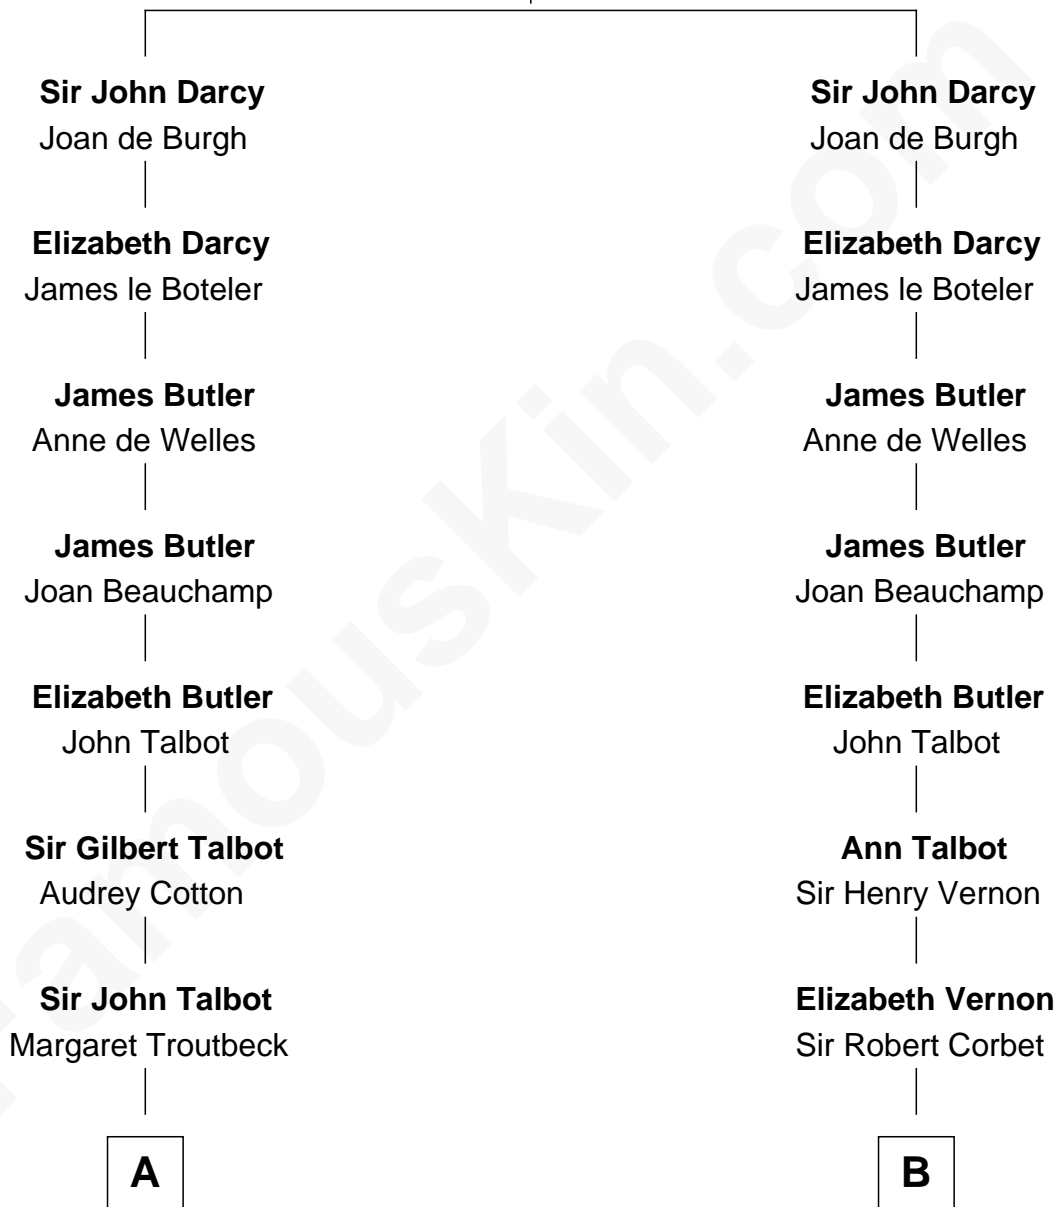

# FamousKin.com Relationship Chart of

**Prince Harry**  
*Duke of Sussex*

17th cousin 4 times removed of

**James Russell Lowell**  
*American "Fireside" Poet*

**Sir Roger Darcy**  
Isabel de Aton

**C**

**Claude George Bowes-Lyon**  
Cecilia Nina Cavendish-Bentinck

**Elizabeth Bowes-Lyon**  
George VI, King of the United Kingdom

**Elizabeth II, Queen of the United Kingdom**  
Prince Philip of Edinburgh

**Charles III, King of the United Kingdom**  
Princess Diana Frances Spencer

**Prince Harry**  
*Duke of Sussex*

FamousKin.com