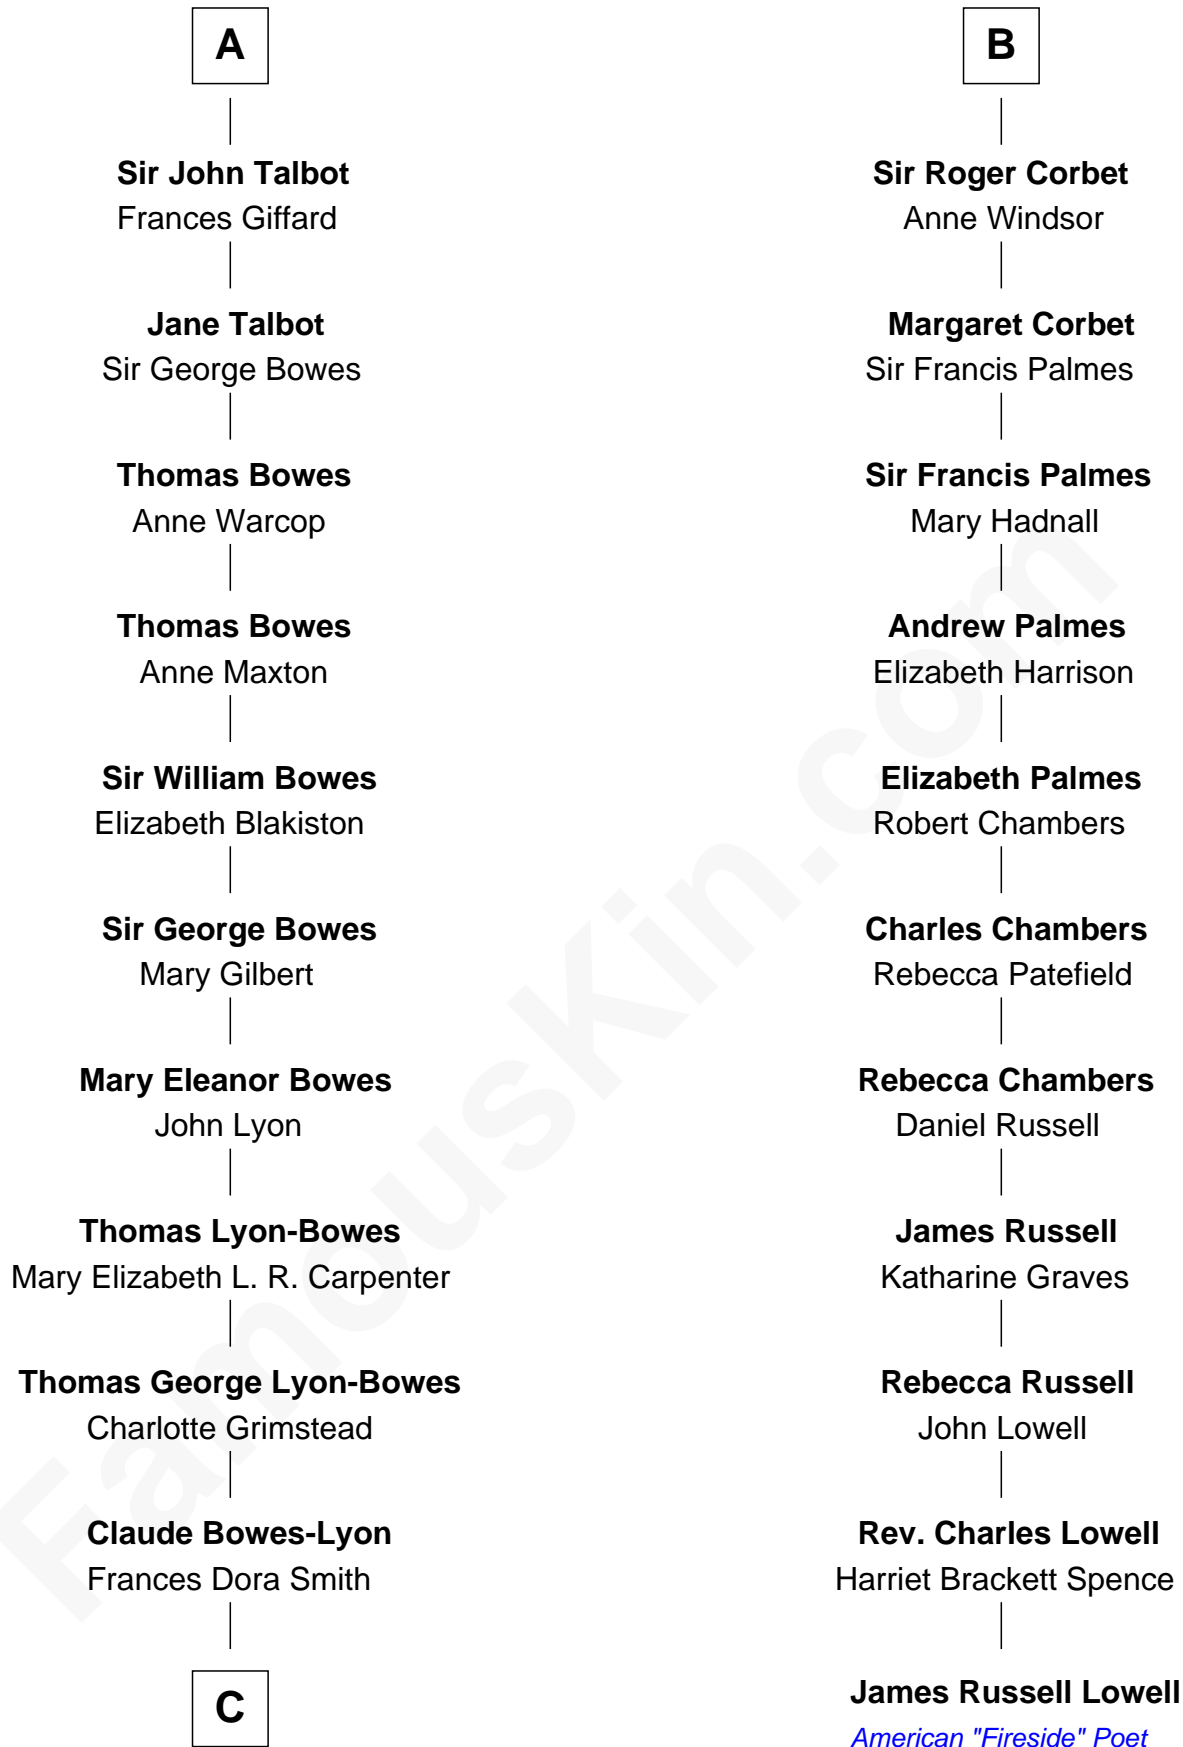

# FamousKin.com Relationship Chart of

**Prince Harry**  
*Duke of Sussex*

17th cousin 4 times removed of

**James Russell Lowell**  
*American "Fireside" Poet*

**Sir Roger Darcy**  
Isabel de Aton

**C**

**Claude George Bowes-Lyon**  
Cecilia Nina Cavendish-Bentinck

**Elizabeth Bowes-Lyon**  
George VI, King of the United Kingdom

**Elizabeth II, Queen of the United Kingdom**  
Prince Philip of Edinburgh

**Charles III, King of the United Kingdom**  
Princess Diana Frances Spencer

**Prince Harry**  
*Duke of Sussex*

FamousKin.com