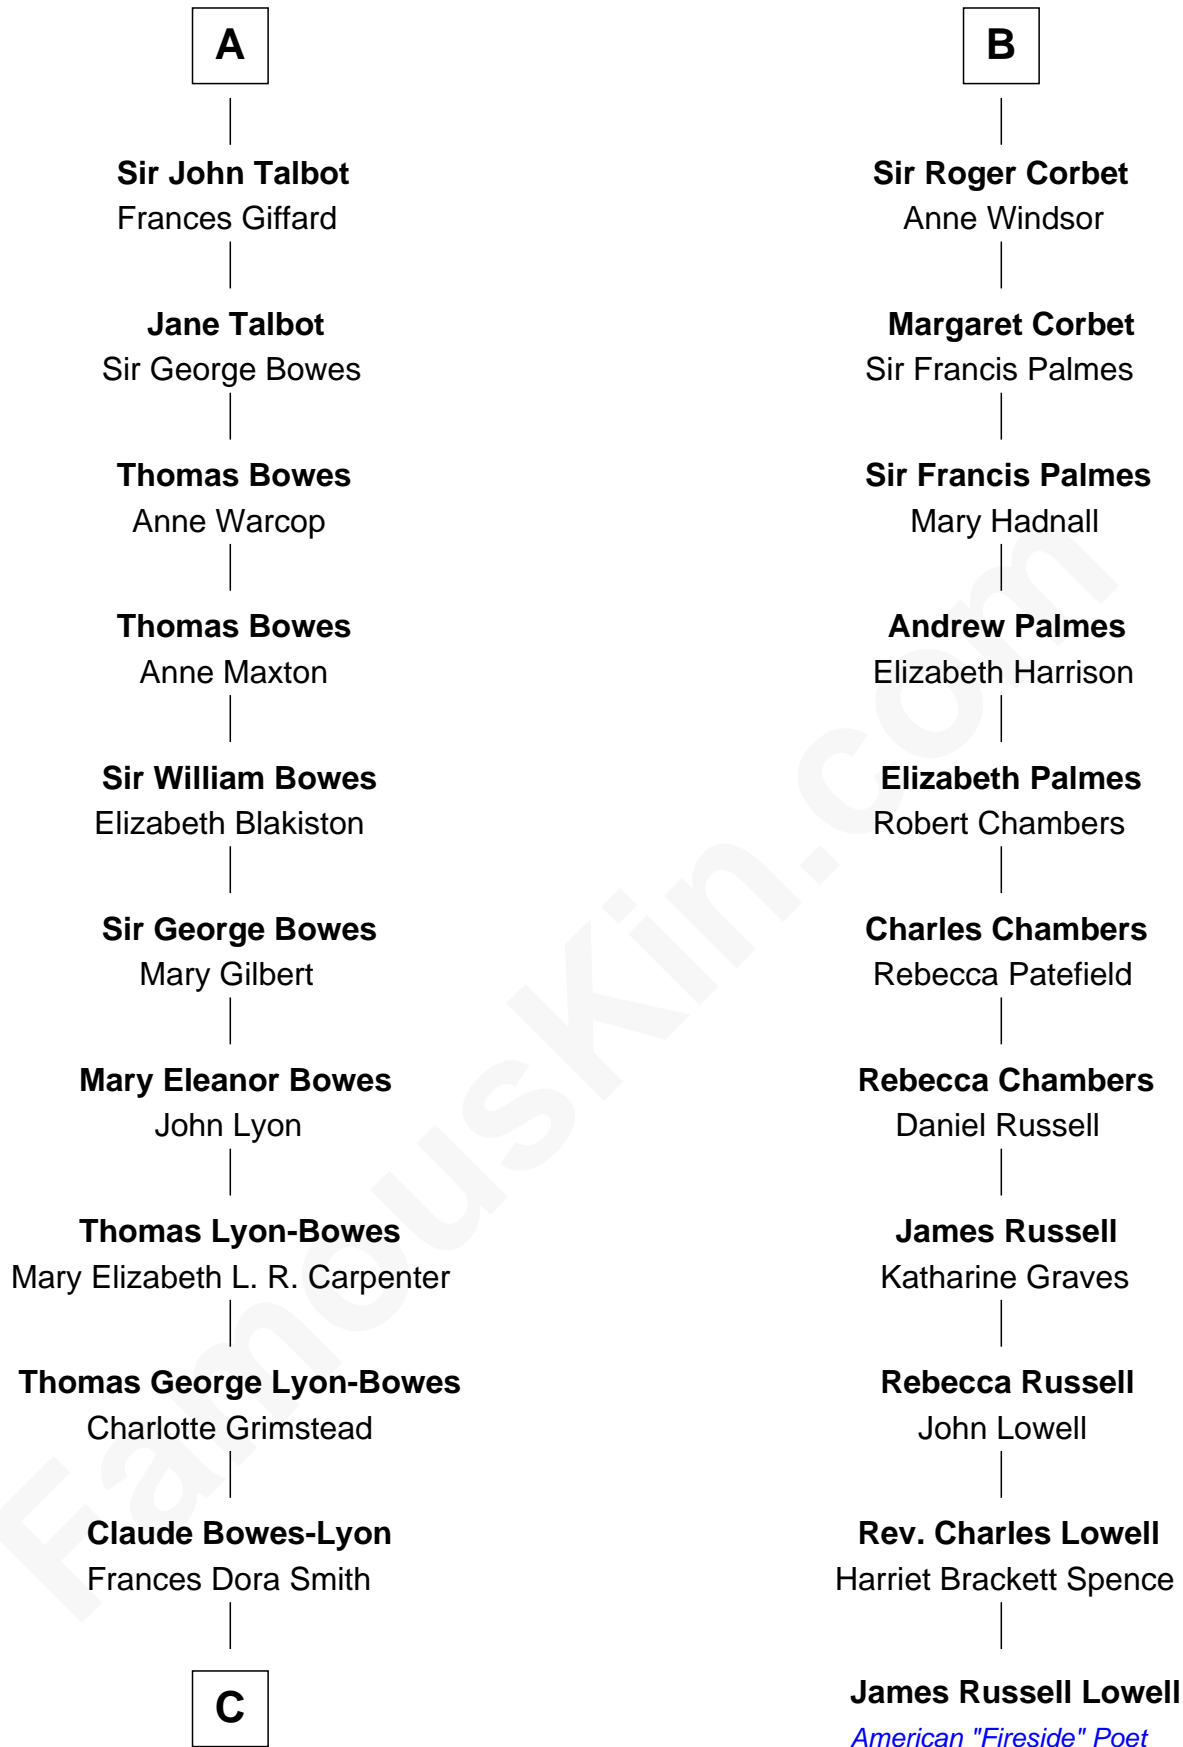

# FamousKin.com Relationship Chart of

**Prince Harry**  
*Duke of Sussex*

17th cousin 4 times removed of

**James Russell Lowell**  
*American "Fireside" Poet*

**Sir Edmund Boteler**  
Joan FitzGerald

**Sir James le Boteler**  
Eleanor de Bohun

**James le Boteler**  
Elizabeth Darcy

**James Butler**  
Anne de Welles

**James Butler**  
Joan Beauchamp

**Elizabeth Butler**  
John Talbot

**Sir Gilbert Talbot**  
Audrey Cotton

**Sir John Talbot**  
Margaret Troutbeck

**A**

**Sir James le Boteler**  
Eleanor de Bohun

**James le Boteler**  
Elizabeth Darcy

**James Butler**  
Anne de Welles

**James Butler**  
Joan Beauchamp

**Elizabeth Butler**  
John Talbot

**Ann Talbot**  
Sir Henry Vernon

**Elizabeth Vernon**  
Sir Robert Corbet

**B**

**C**

**Claude George Bowes-Lyon**  
Cecilia Nina Cavendish-Bentinck

**Elizabeth Bowes-Lyon**  
George VI, King of the United Kingdom

**Elizabeth II, Queen of the United Kingdom**  
Prince Philip of Edinburgh