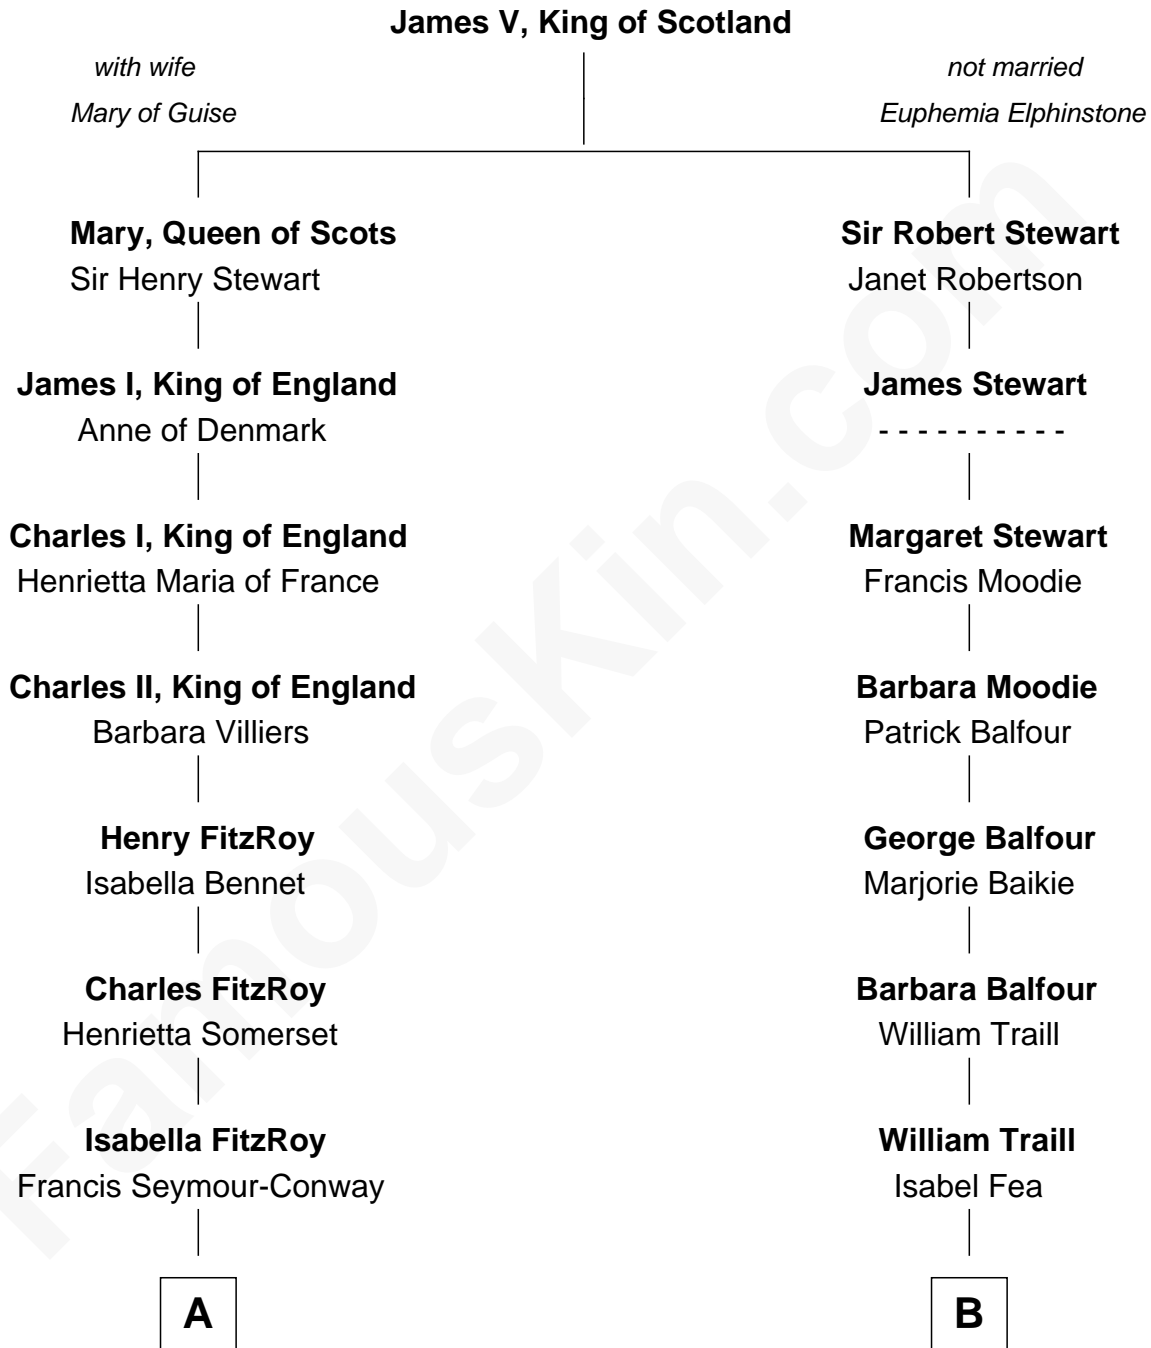

FamousKin.com

Relationship Chart of

Prince Harry

Duke of Sussex

10th cousin 4 times removed of

James Russell Lowell
American "Fireside" Poet

A

Hugh Seymour-Conway
Anne Horatia Waldegrave

Sir Horace Beauchamp Seymour
Elizabeth Malet Palk

Adelaide Horatia Elizabeth Seymour
Frederick Spencer

Charles Robert Spencer
Margaret Baring

Albert Edward John Spencer
Cynthia Elinor Beatrix Hamilton

Edward John Spencer
Frances Ruth Burke Roche