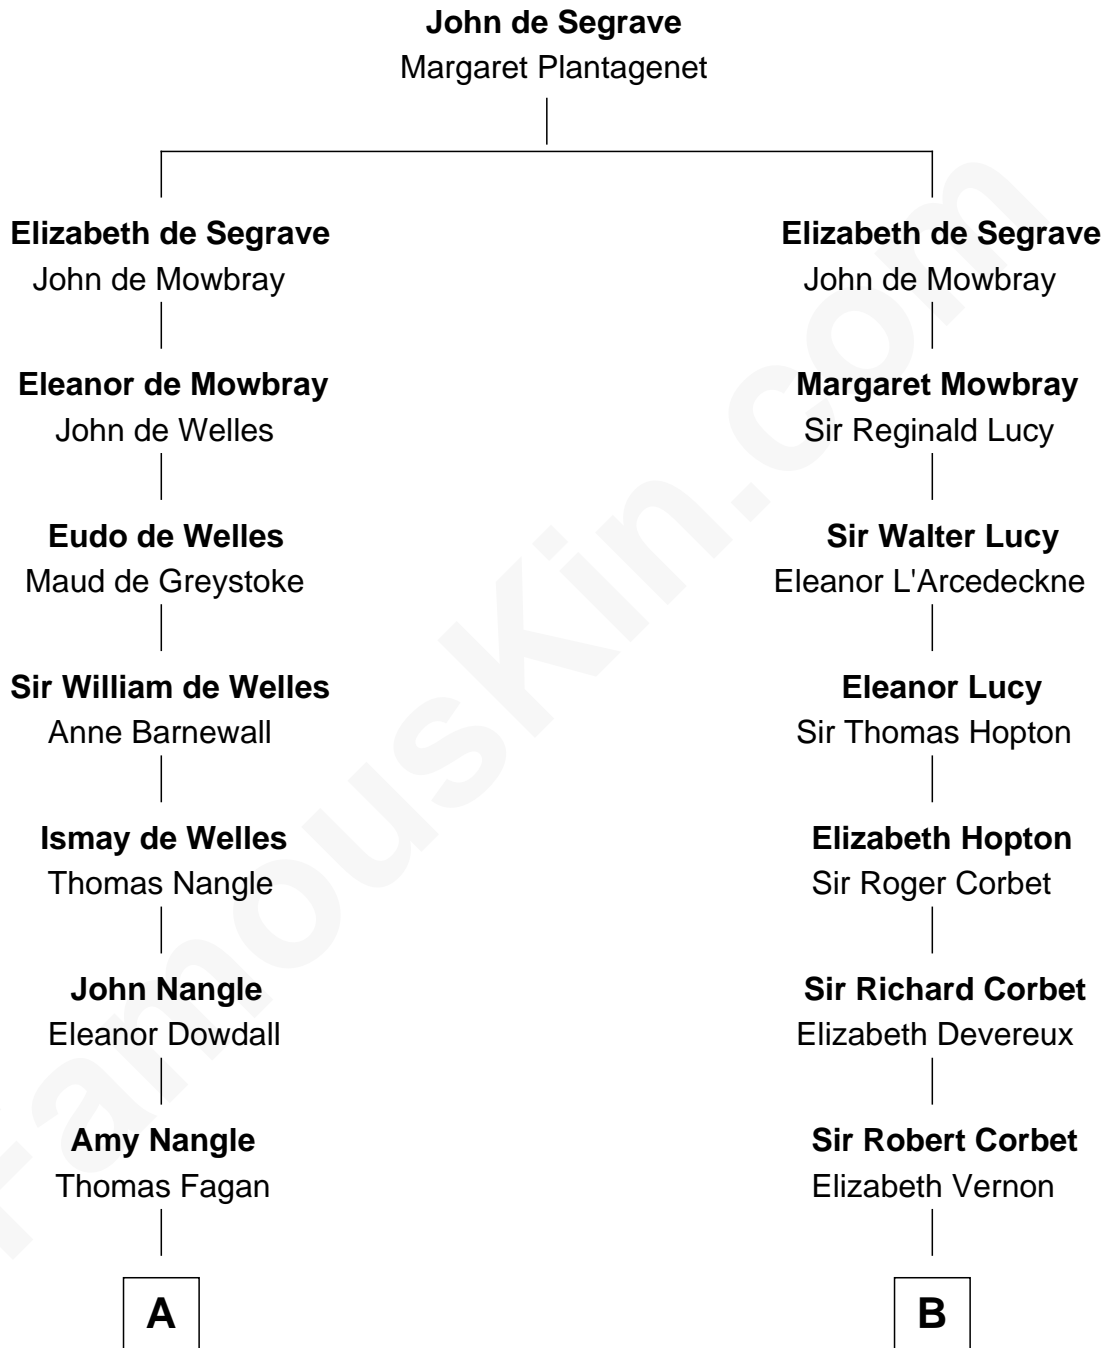

# FamousKin.com Relationship Chart of

**Prince Harry**  
*Duke of Sussex*

17th cousin 3 times removed of

**James Russell Lowell**  
*American "Fireside" Poet*

**A**

**Richard Fagan**  
Cecily Holmes

**John Fagan**  
Alice Segrave

**John Fagan**  
Beale Knowles

**Christopher Fagan**  
Mary Nagle

**Patrick Fagan**  
Christiana FitzMaurice

**Christopher Alexander Fagan**  
Hyacinthe Gabrielle Varis

**Hyacinthe Gabrielle Fagan**  
Sir Richard Colley Wellesley