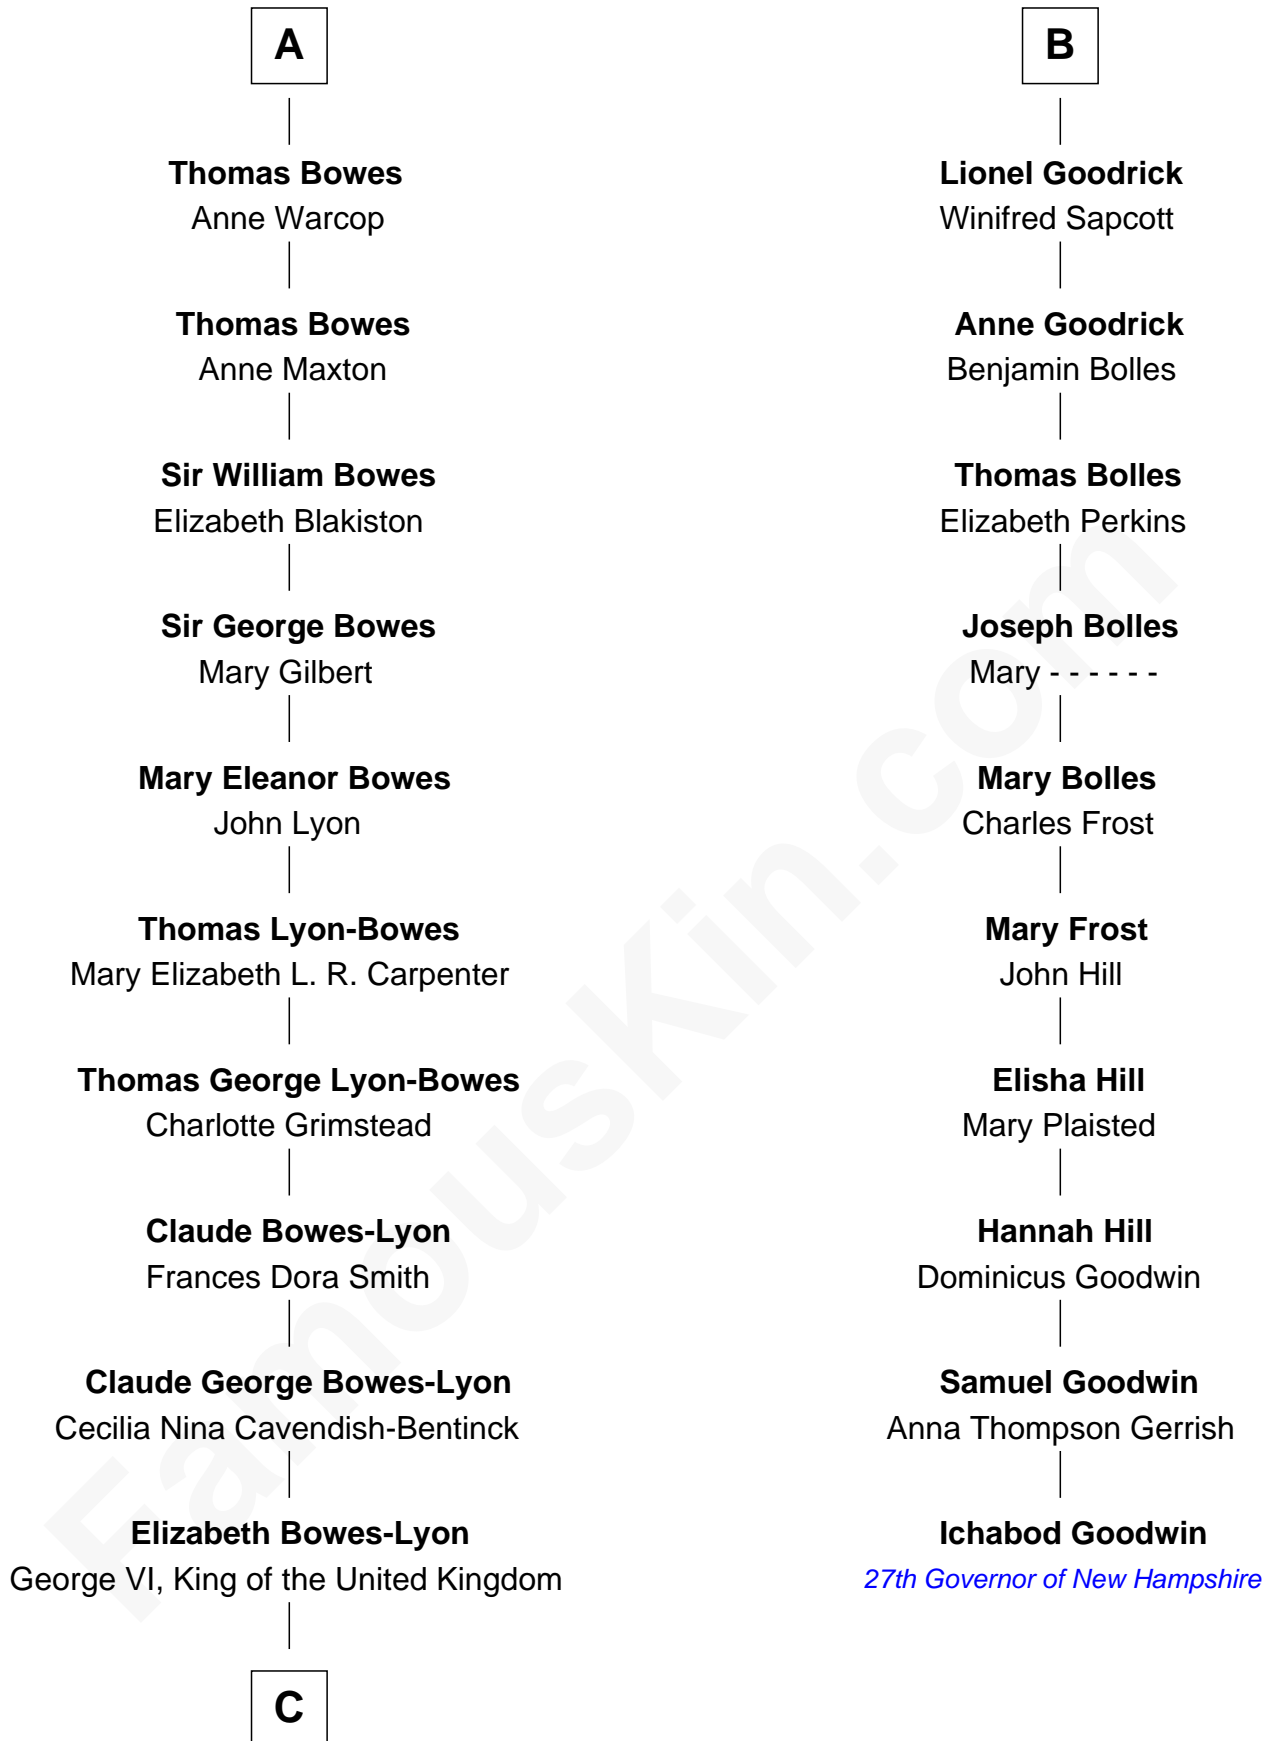

FamousKin.com Relationship Chart of

Prince Harry

Duke of Sussex

16th cousin 3 times removed of

Ichabod Goodwin

27th Governor of New Hampshire

Sir Robert de Clifford

Isabel de Berkeley

C

Elizabeth II, Queen of the United Kingdom

Prince Philip of Edinburgh

Charles III, King of the United Kingdom

Princess Diana Frances Spencer

Prince Harry

Duke of Sussex

FamousKin.com