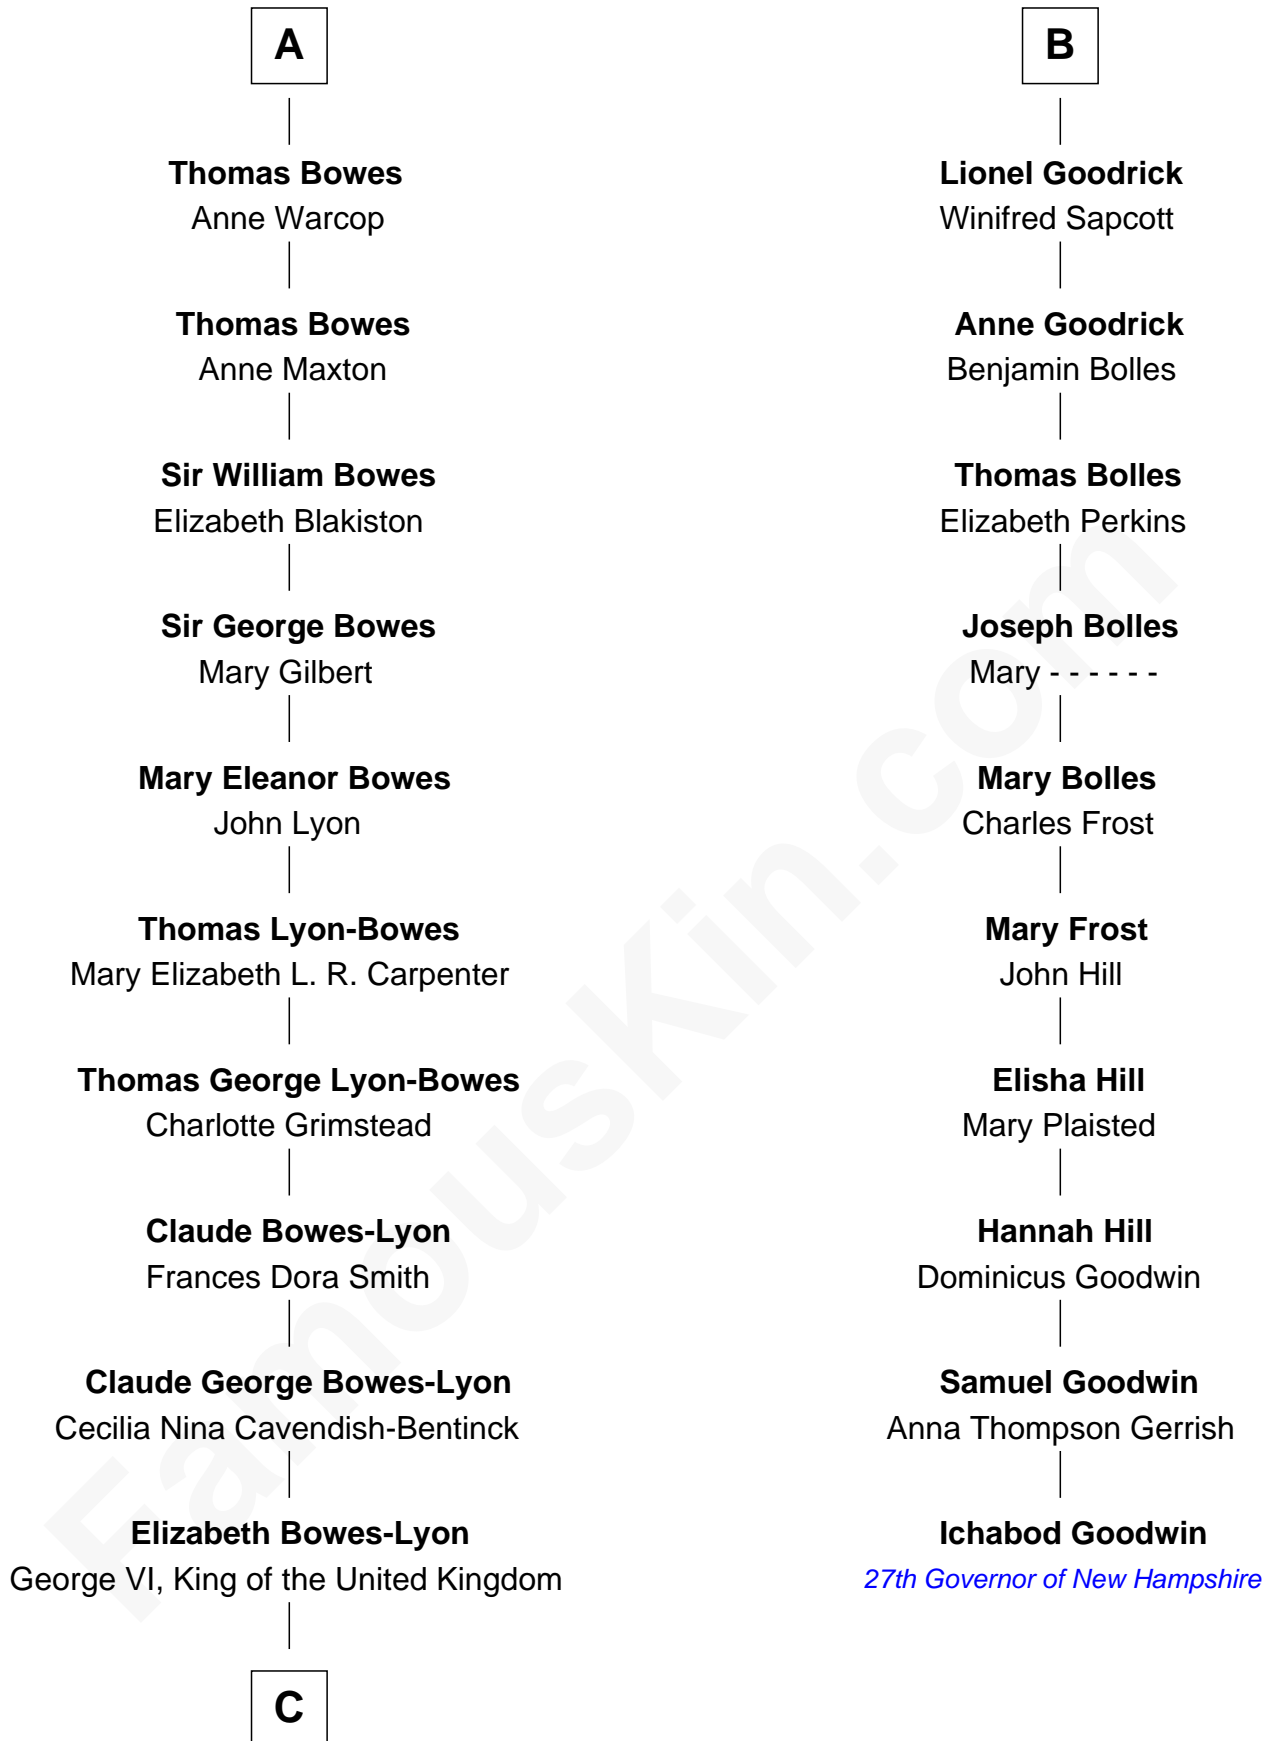

FamousKin.com Relationship Chart of

Prince Harry

Duke of Sussex

16th cousin 3 times removed of

Ichabod Goodwin

27th Governor of New Hampshire

Sir Thomas de Beauchamp

Katherine de Mortimer

C

Elizabeth II, Queen of the United Kingdom

Prince Philip of Edinburgh

Charles III, King of the United Kingdom

Princess Diana Frances Spencer

Prince Harry

Duke of Sussex

FamousKin.com