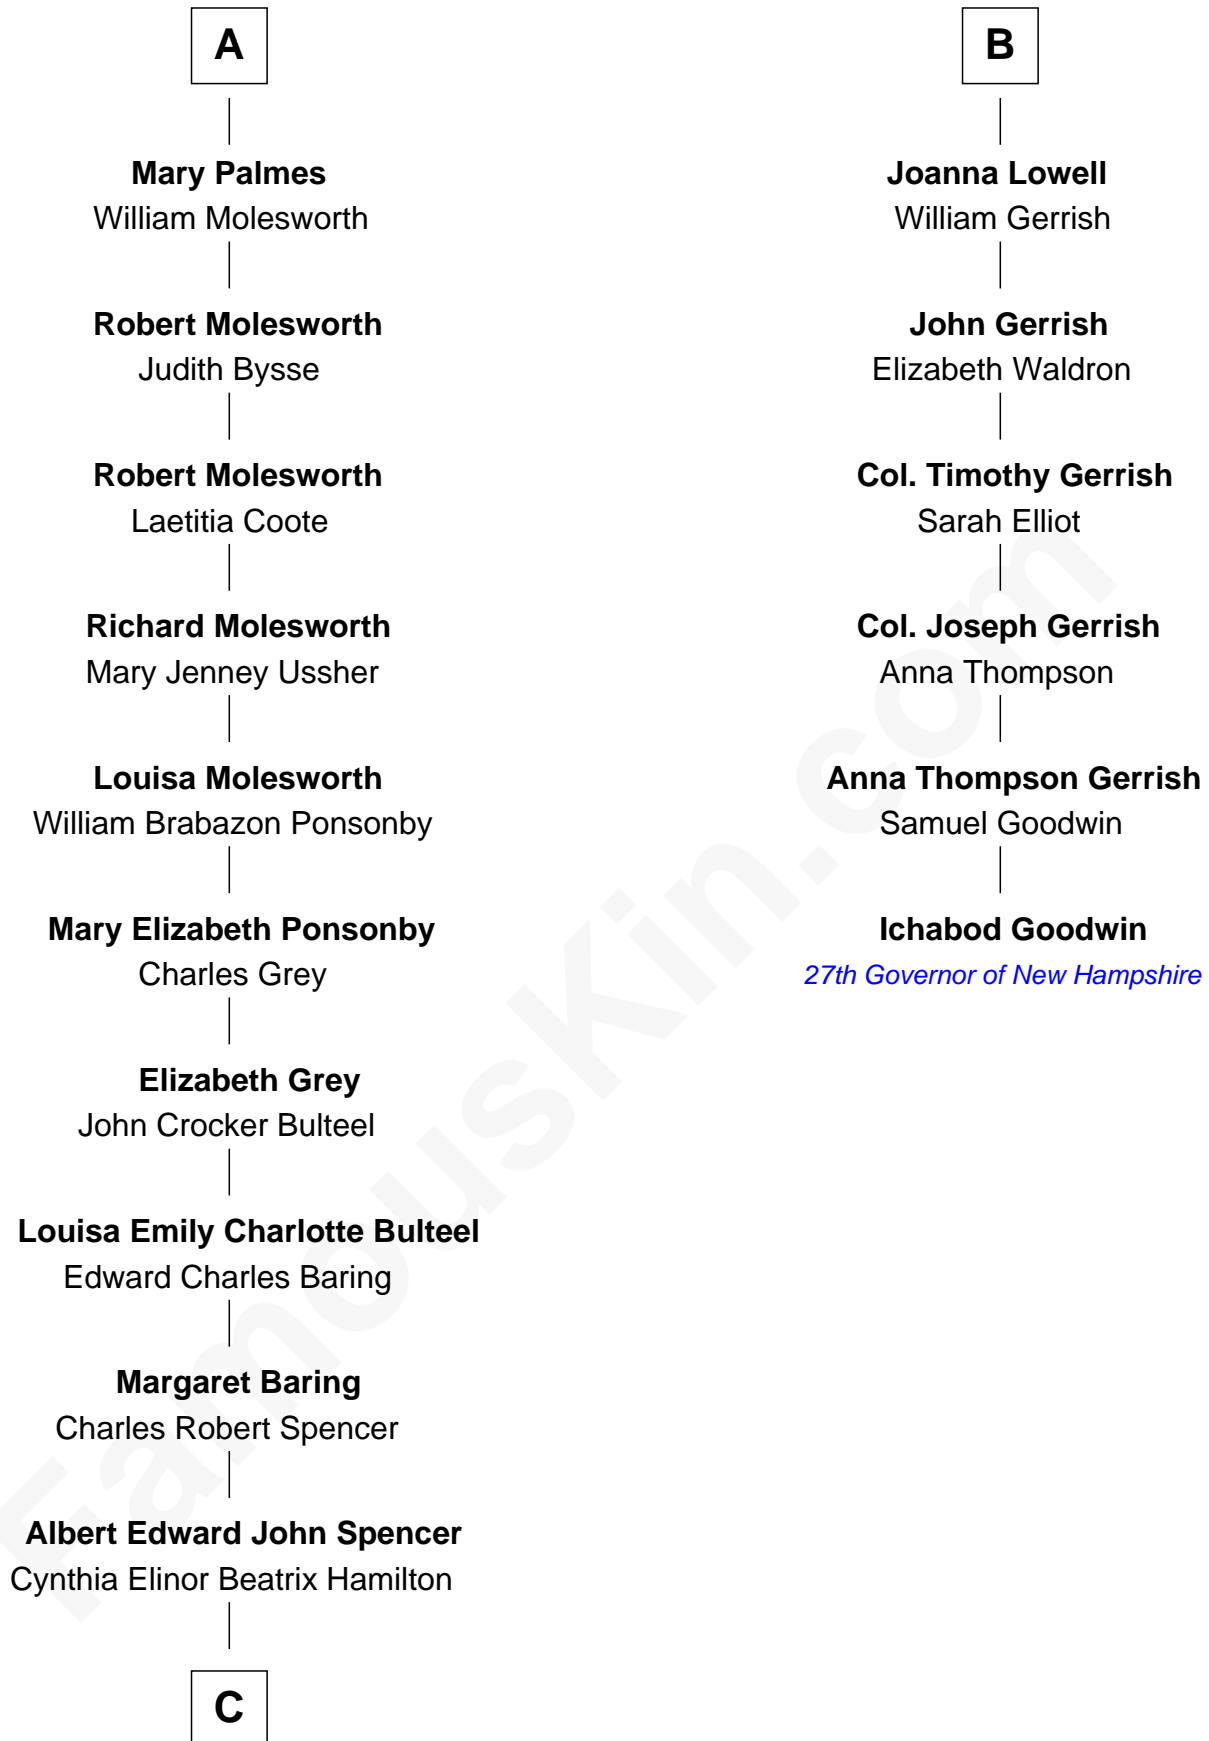

# FamousKin.com Relationship Chart of

**Prince Harry**  
*Duke of Sussex*

12th cousin 7 times removed of

**Ichabod Goodwin**  
*27th Governor of New Hampshire*

**Sir Hugh Luttrell**  
Catherine de Beaumont

**C**

**Edward John Spencer**  
Frances Ruth Burke Roche

**Princess Diana Frances Spencer**  
Charles III, King of the United Kingdom

**Prince Harry**  
*Duke of Sussex*

FamousKin.com