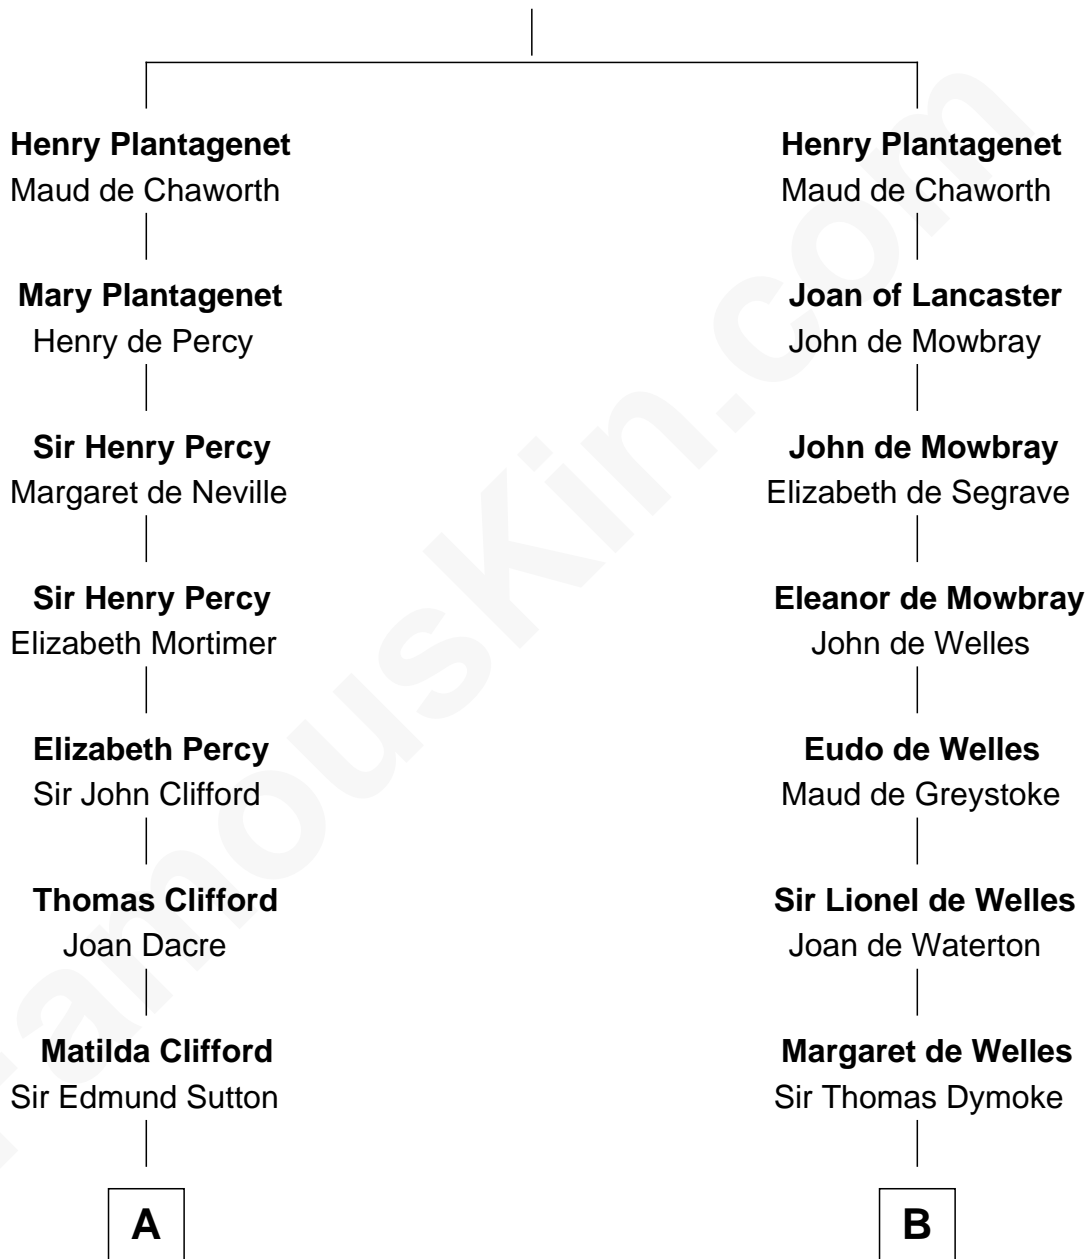

# FamousKin.com Relationship Chart of

**Prince Harry**  
*Duke of Sussex*

18th cousin 3 times removed of

**Ichabod Goodwin**  
*27th Governor of New Hampshire*

**Edmund Plantagenet**  
Blanche of Artois

**C**

**Charles Robert Spencer**

Margaret Baring

**Albert Edward John Spencer**

Cynthia Elinor Beatrix Hamilton

**Edward John Spencer**

Frances Ruth Burke Roche

**Princess Diana Frances Spencer**

Charles III, King of the United Kingdom

**Prince Harry**

*Duke of Sussex*

**D**

**Samuel Goodwin**

Anna Thompson Gerrish

**Ichabod Goodwin**

*27th Governor of New Hampshire*

FamousKin.com