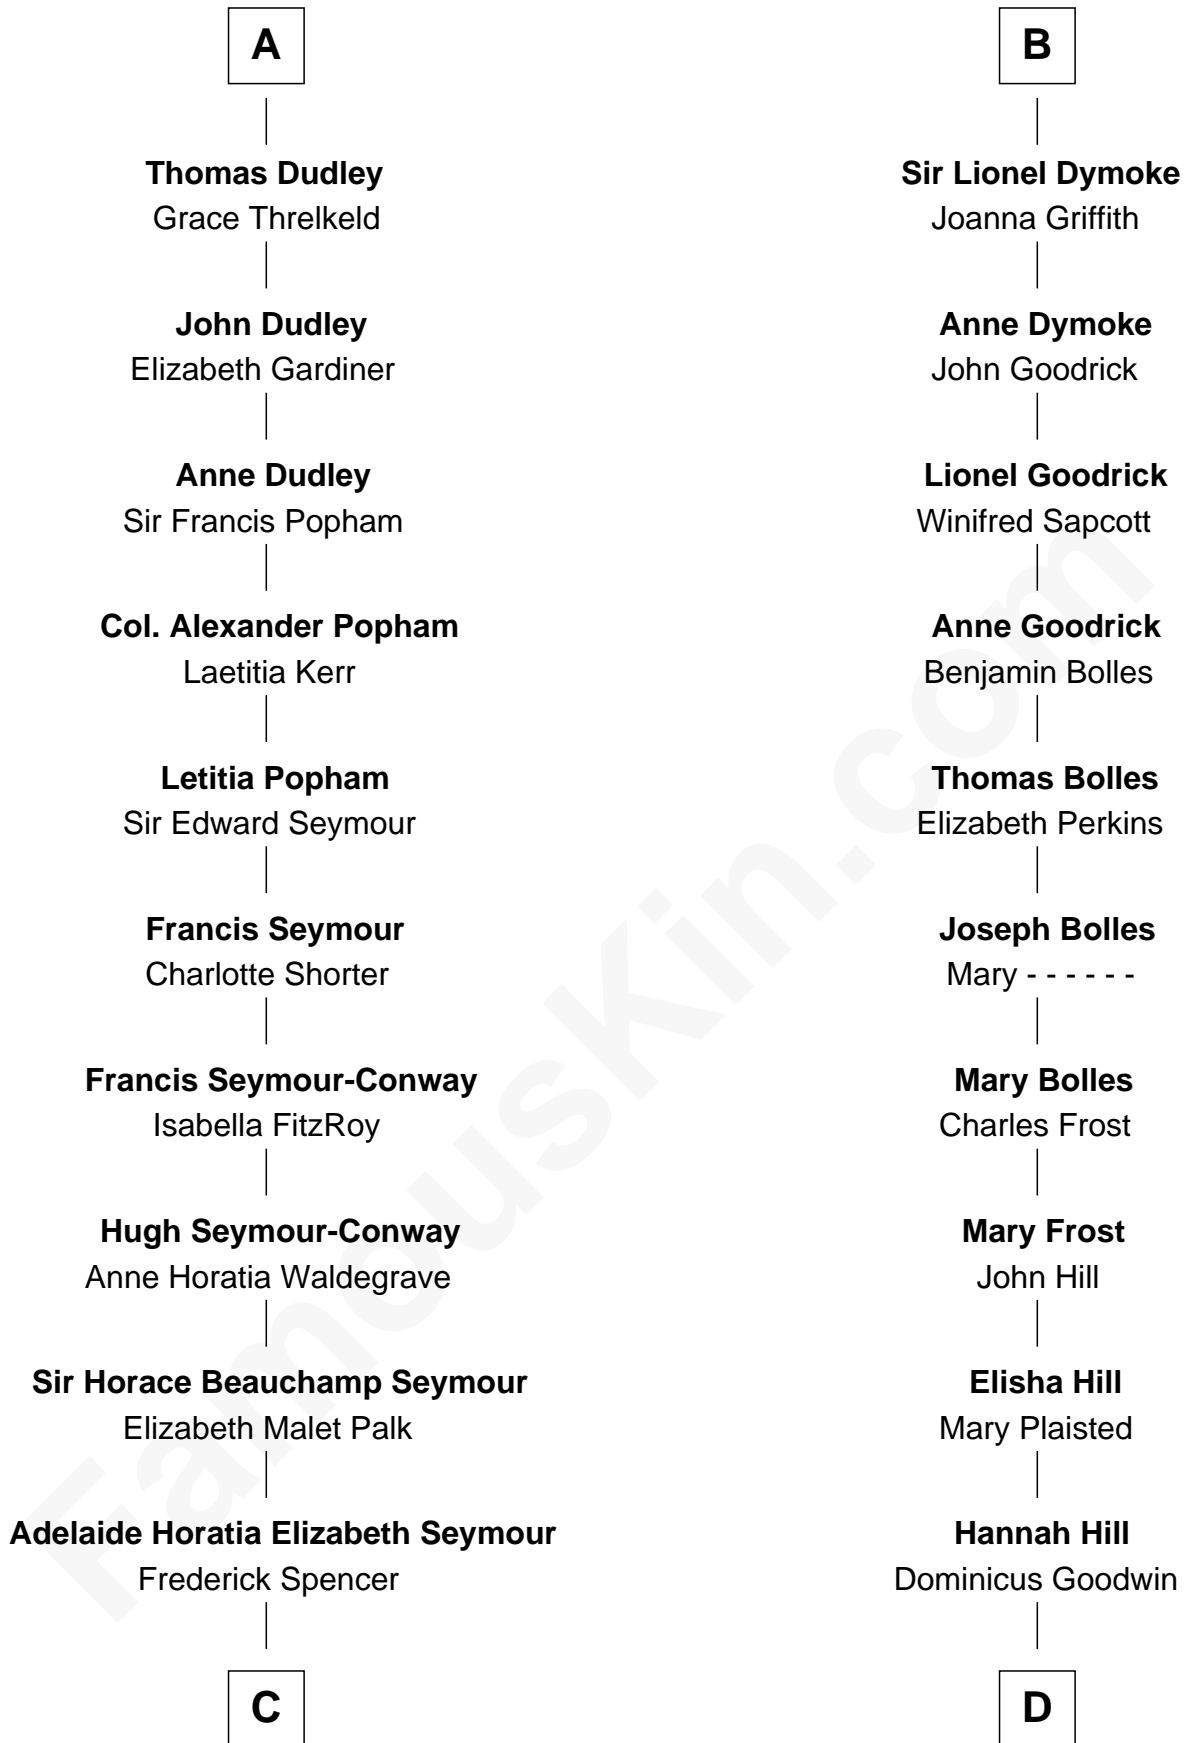

# FamousKin.com Relationship Chart of

**Prince Harry**  
*Duke of Sussex*

18th cousin 3 times removed of

**Ichabod Goodwin**  
*27th Governor of New Hampshire*

**Edmund Plantagenet**  
Blanche of Artois

**C**

**Charles Robert Spencer**

Margaret Baring

**Albert Edward John Spencer**

Cynthia Elinor Beatrix Hamilton

**Edward John Spencer**

Frances Ruth Burke Roche

**Princess Diana Frances Spencer**

Charles III, King of the United Kingdom

**Prince Harry**

*Duke of Sussex*

**D**

**Samuel Goodwin**

Anna Thompson Gerrish

**Ichabod Goodwin**

*27th Governor of New Hampshire*

FamousKin.com