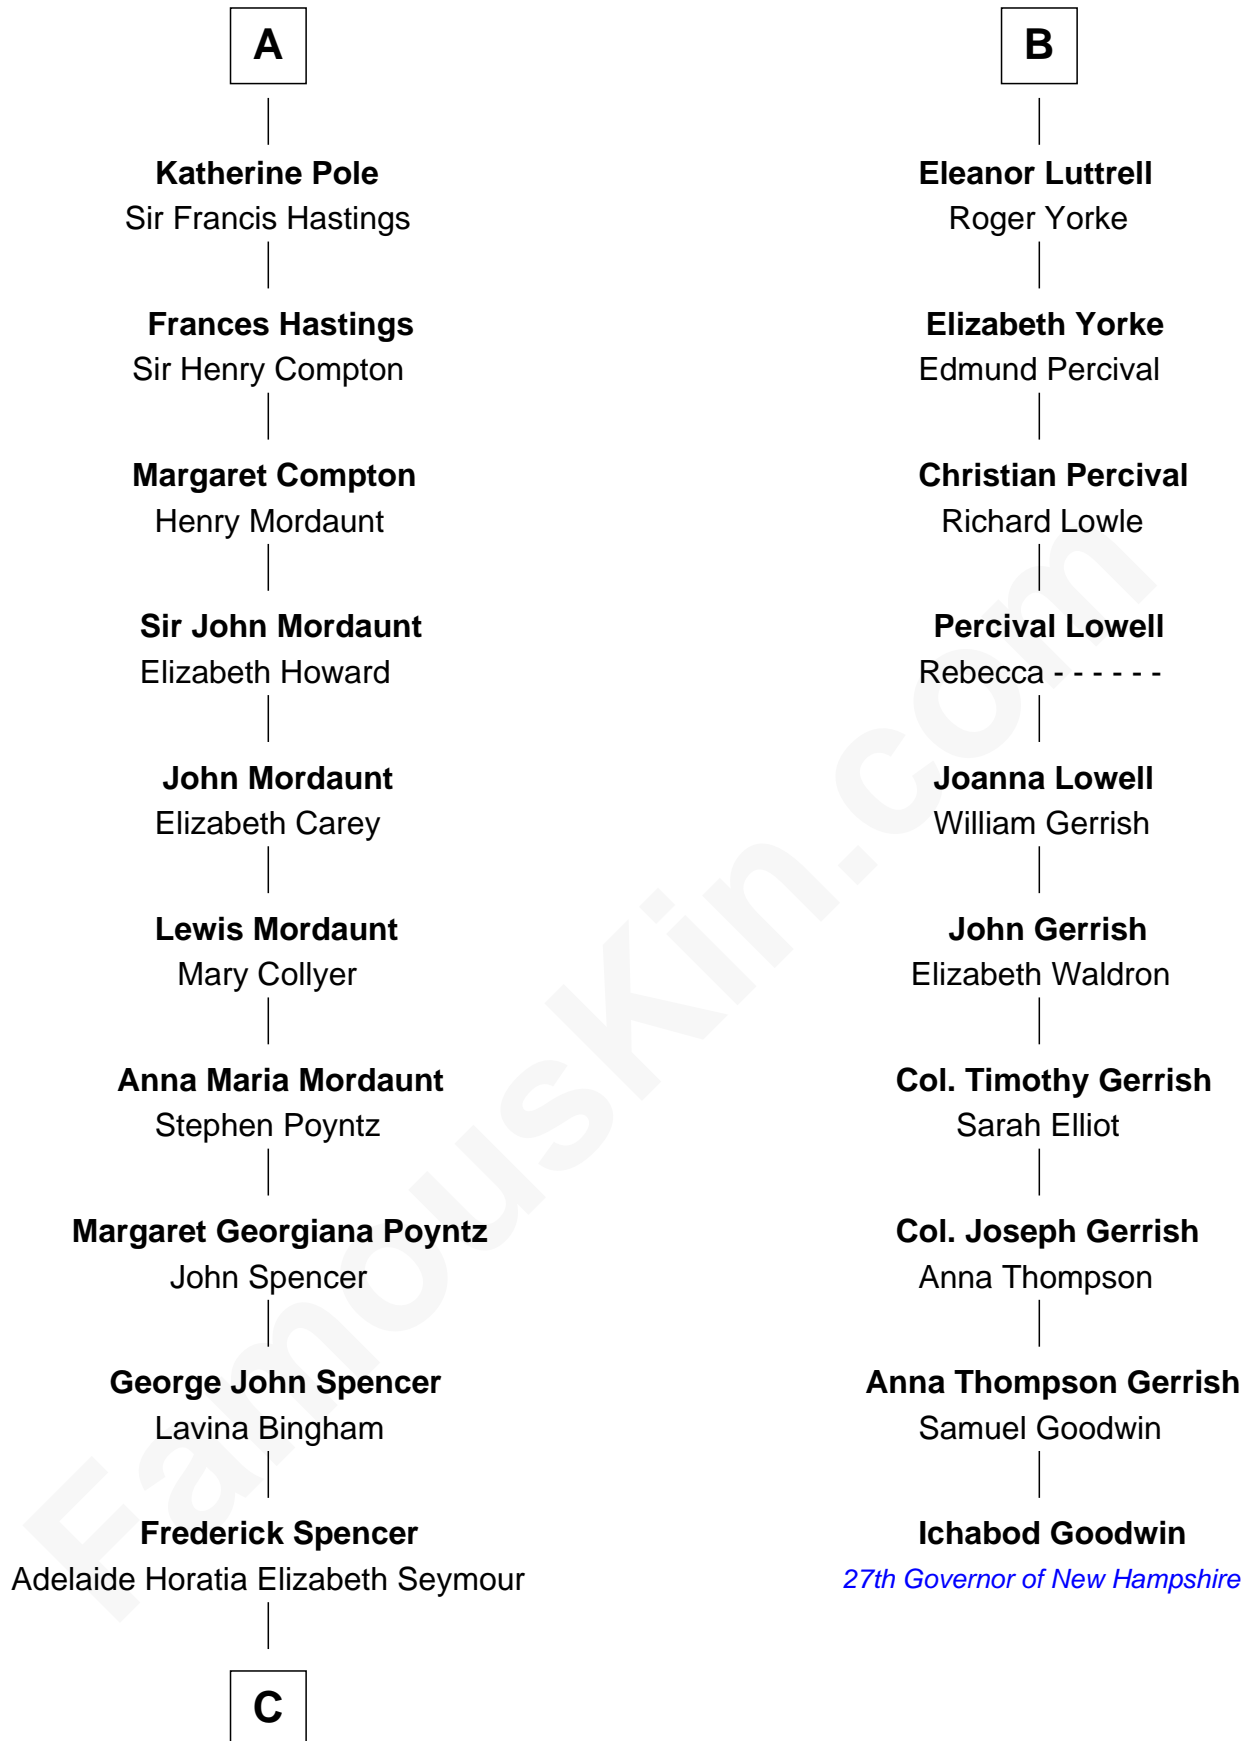

FamousKin.com Relationship Chart of

Prince Harry
Duke of Sussex

16th cousin 5 times removed of

Ichabod Goodwin
27th Governor of New Hampshire

C

—
Charles Robert Spencer

Margaret Baring

—
Albert Edward John Spencer

Cynthia Elinor Beatrix Hamilton

—
Edward John Spencer

Frances Ruth Burke Roche

—
Princess Diana Frances Spencer

Charles III, King of the United Kingdom

—
Prince Harry

Duke of Sussex

FamousKin.com