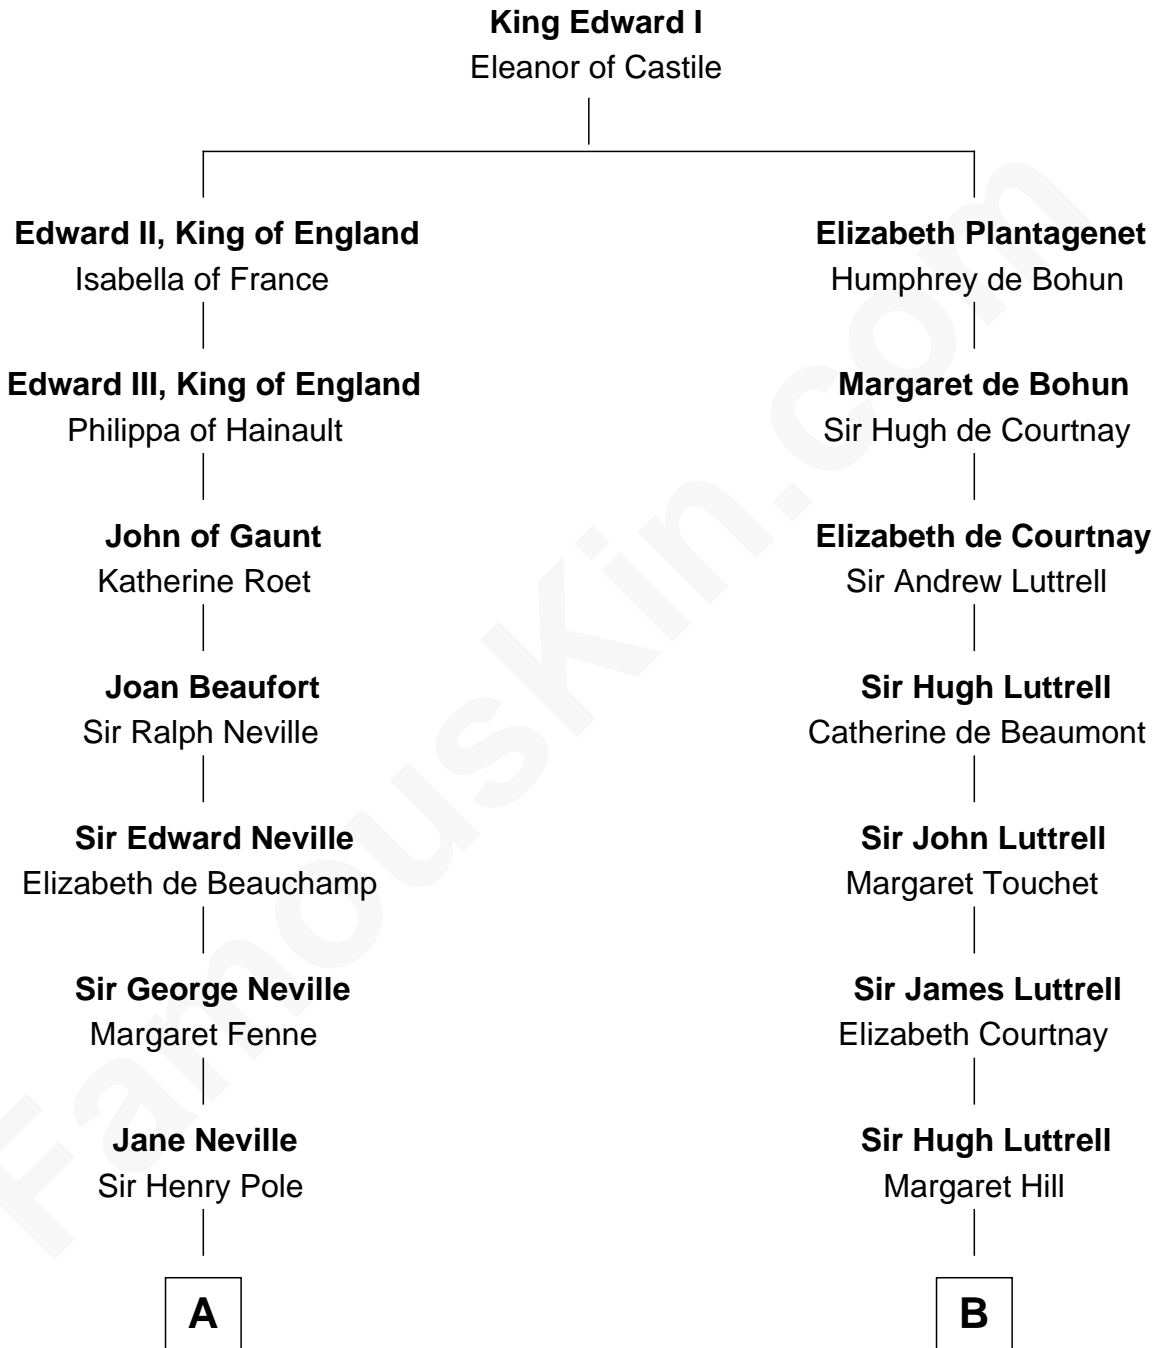

FamousKin.com Relationship Chart of

Prince Harry
Duke of Sussex

16th cousin 5 times removed of

Ichabod Goodwin
27th Governor of New Hampshire

C

—
Charles Robert Spencer

Margaret Baring

—
Albert Edward John Spencer

Cynthia Elinor Beatrix Hamilton

—
Edward John Spencer

Frances Ruth Burke Roche

—
Princess Diana Frances Spencer

Charles III, King of the United Kingdom

—
Prince Harry

Duke of Sussex

FamousKin.com