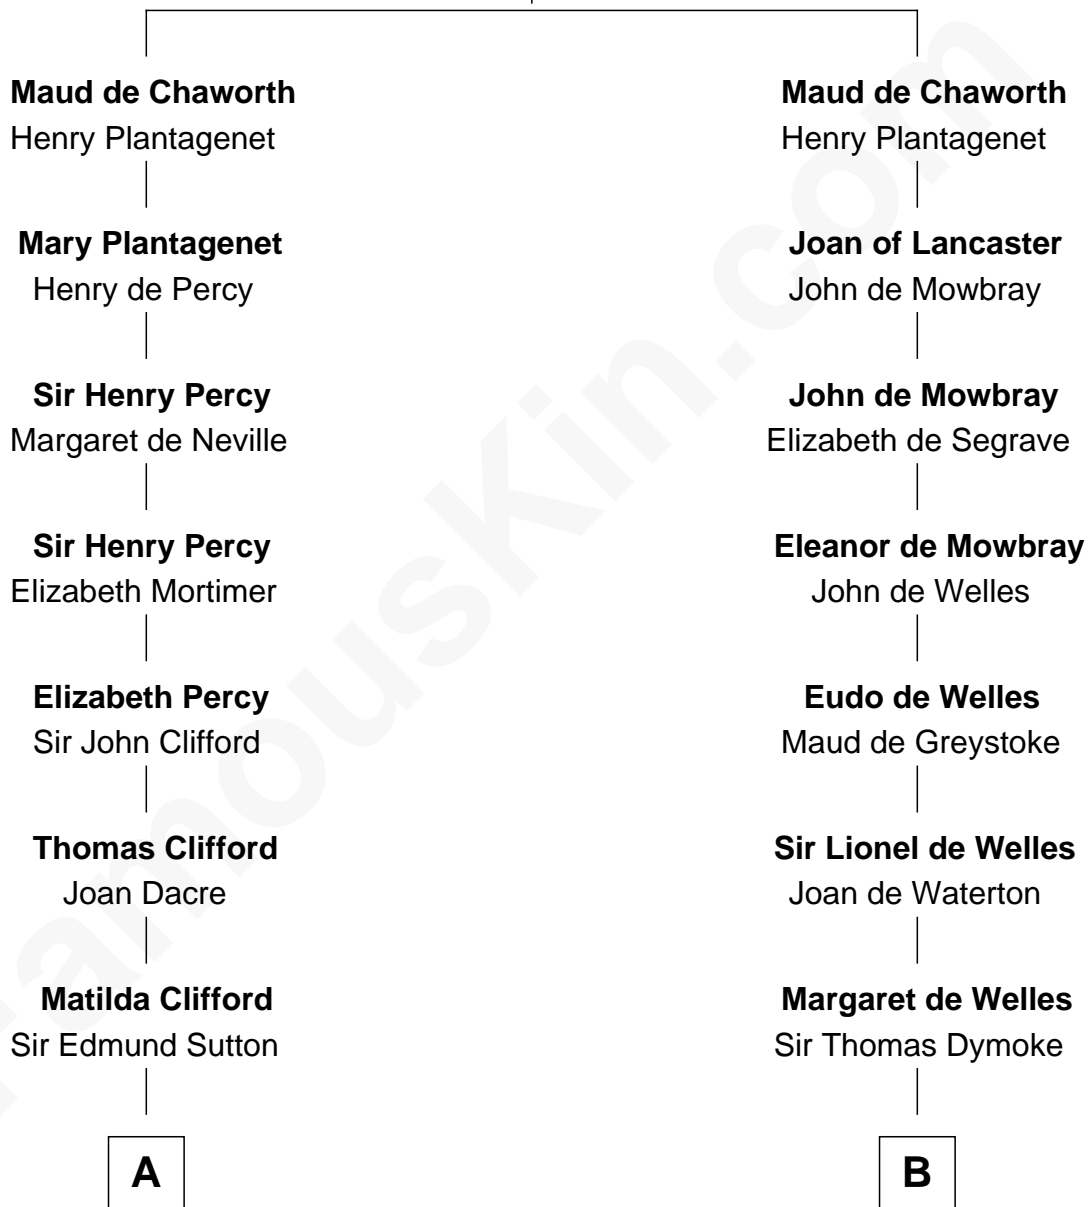

FamousKin.com Relationship Chart of

Prince Harry
Duke of Sussex

18th cousin 3 times removed of

Ichabod Goodwin
27th Governor of New Hampshire

Sir Patrick de Chaworth
Isabella de Beauchamp

C

Charles Robert Spencer

Margaret Baring

Albert Edward John Spencer

Cynthia Elinor Beatrix Hamilton

Edward John Spencer

Frances Ruth Burke Roche

Princess Diana Frances Spencer

Charles III, King of the United Kingdom

Prince Harry

Duke of Sussex

D

Samuel Goodwin

Anna Thompson Gerrish

Ichabod Goodwin

27th Governor of New Hampshire

FamousKin.com