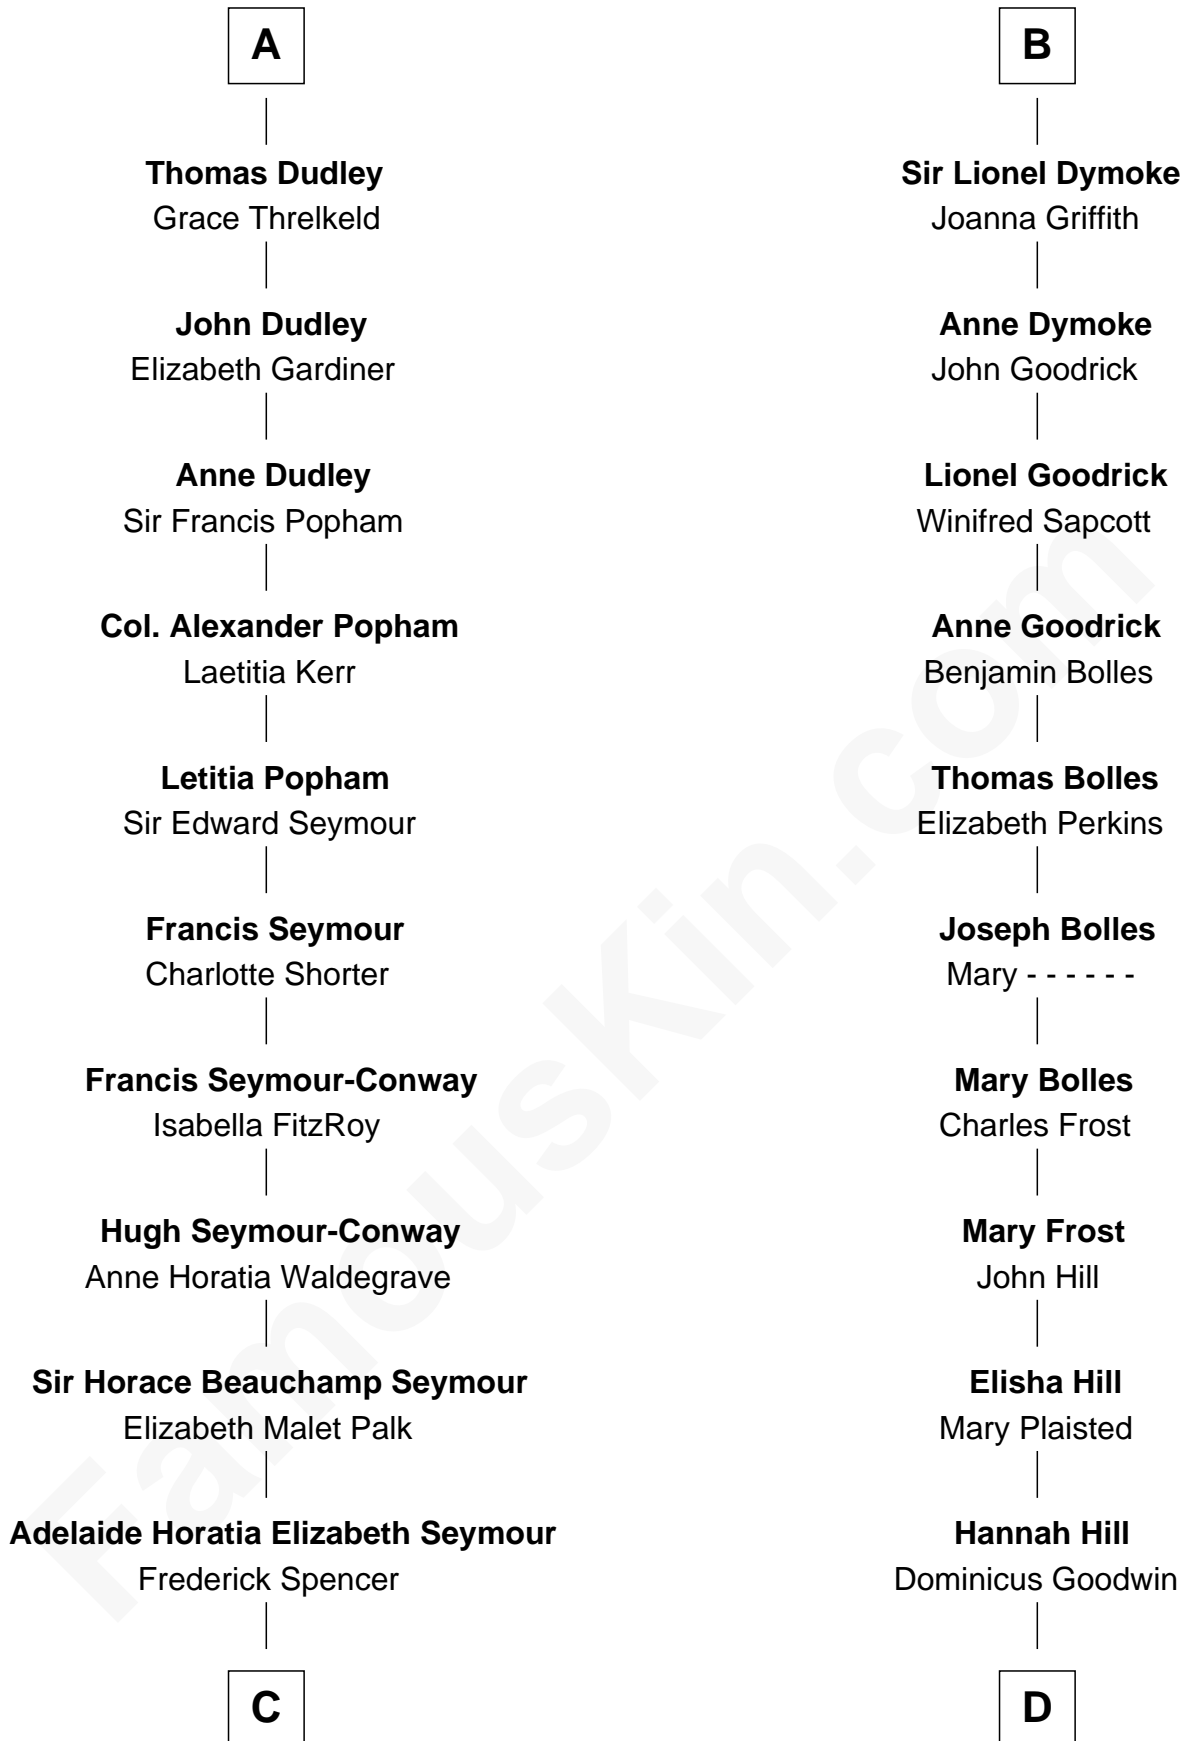

FamousKin.com Relationship Chart of

Prince Harry
Duke of Sussex

18th cousin 3 times removed of

Ichabod Goodwin
27th Governor of New Hampshire

Sir Patrick de Chaworth
Isabella de Beauchamp

C

Charles Robert Spencer

Margaret Baring

Albert Edward John Spencer

Cynthia Elinor Beatrix Hamilton

Edward John Spencer

Frances Ruth Burke Roche

Princess Diana Frances Spencer

Charles III, King of the United Kingdom

Prince Harry

Duke of Sussex

D

Samuel Goodwin

Anna Thompson Gerrish

Ichabod Goodwin

27th Governor of New Hampshire

FamousKin.com